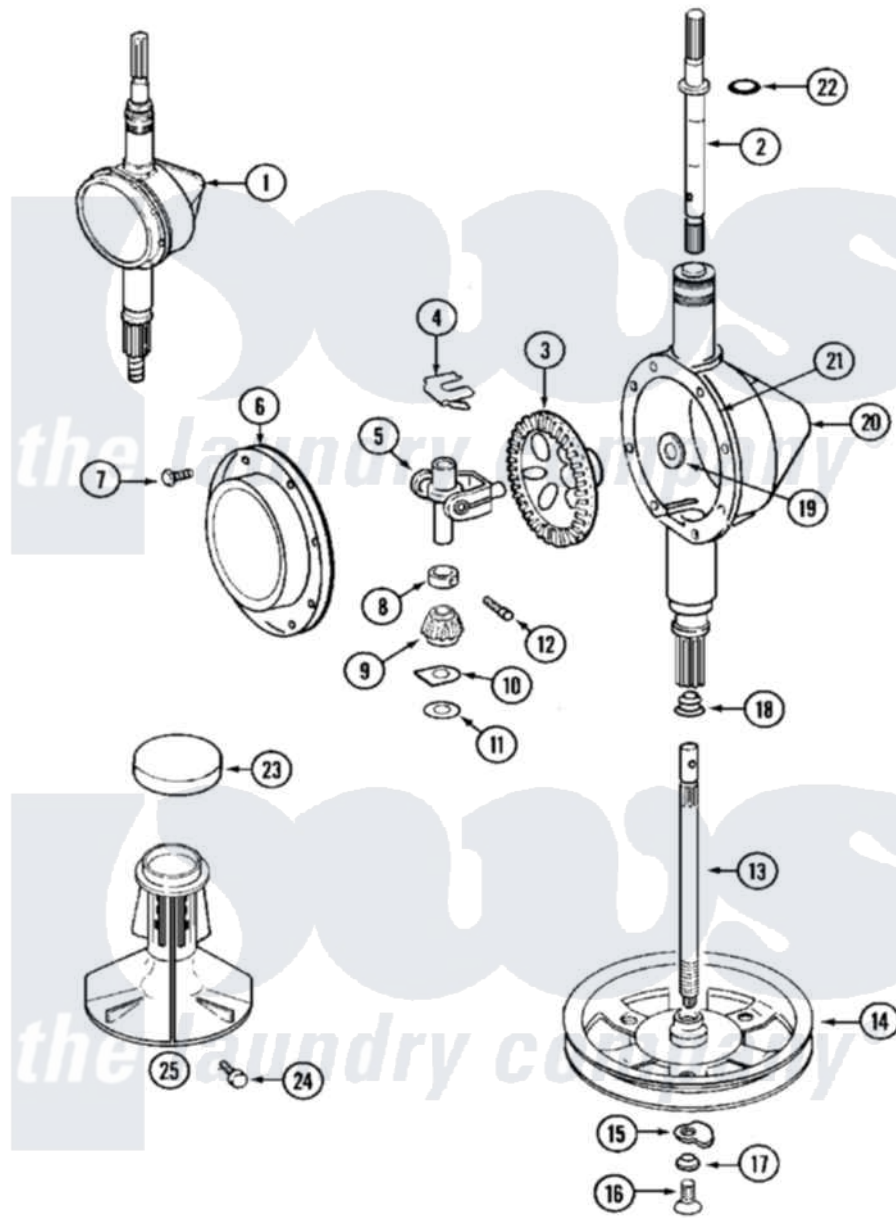

Maytag MAT25CSAGG 08 - TRANSMISSION

Maytag [Residential Maytag MAT25CSAGG Washer Parts](#) Parts Diagram 08 - TRANSMISSION
 Click on the part number to view part

Item	Original Part Number	Replaced By	Status	Part Description
001	206708	6-2097790		Transmison
002	207153	6-2097820		Kit- Shaft
003	206713	6-2067130		Gear- Beve
004	215581			Spring, Agitator Shaft
005	206685	6-2066850		Yoke
006	206628			Cover, Transmission
007	215417		Not Available	SCREW, TRANSMISSION COVER
008	215415		Not Available	COLLAR, LOWER
009	215401	W10221114		Pinion
010	215395			Plate, Clutch
011	211483	6-2114830		Washer- SP
012	Y206629			Pin, Collar
013	NLA		Not Available	SHAFT, CENTER
014	211059	6-2301530		Pulley
015	211089			Lug, Stop Pulley
016	211375	681582		Screw

017	211090	22003555	Washer, Stop Lug
018	206602	207843	Lip Seal Repair Kit
019	215394		Washer, Bevel Gear
020	206625	6-2097790	Transmison
021	Y058700	675652	Adhesive
022	210690		Seal, Rubber
023	213081		Cap, Dispenser
"	215532		Cap, Agitator
024	206478	Not Available	SCREW & WASHER FOR AGITATOR
025	207119	207228	Agitator W/Lock Screw