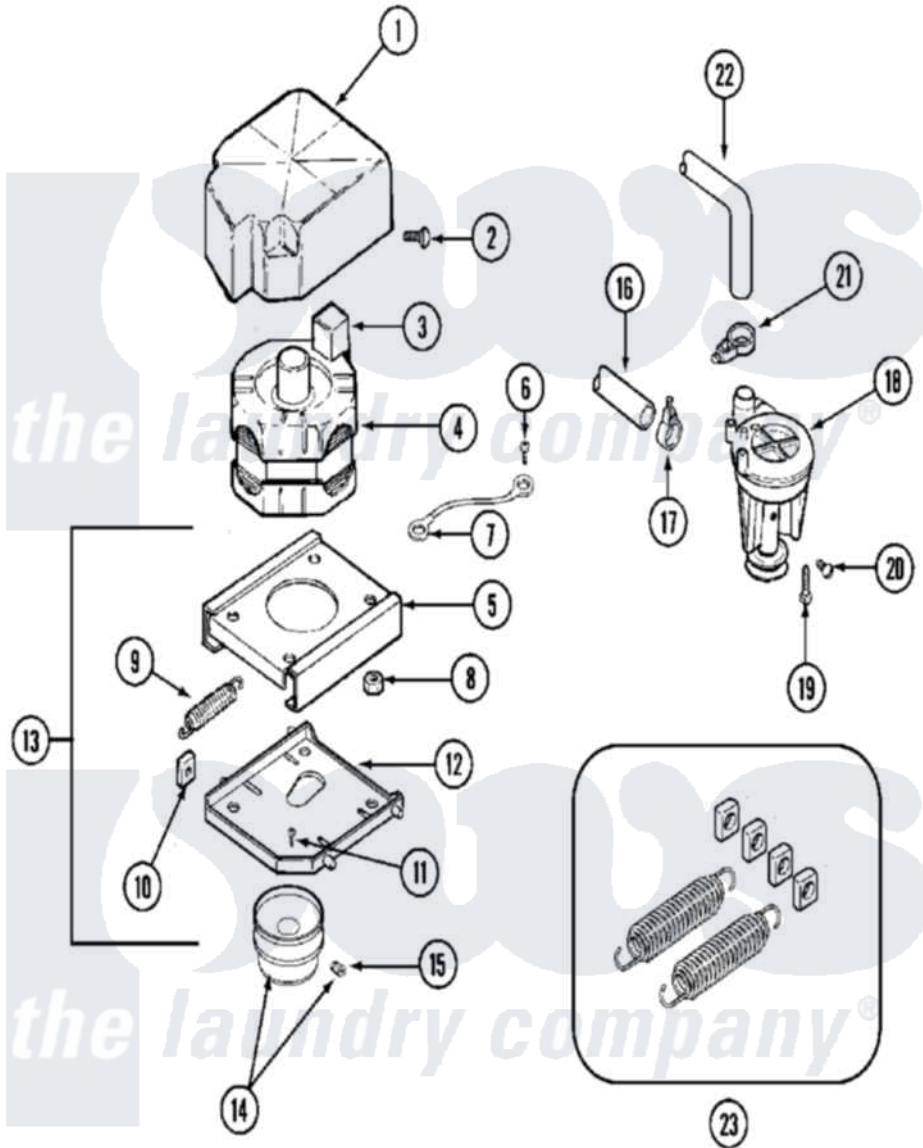

# Maytag MAT25CSAGG 11 - MOTOR & PUMP

Maytag Residential Maytag MAT25CSAGG Washer Parts Parts Diagram 11 - MOTOR & PUMP  
 Click on the part number to view part

Item	Original Part Number	Replaced By	Status	Part Description
001	<a href="#">215098</a>			Shield, Motor
002	213121	<a href="#">3400111</a>		Screw, 12-14 X 5/8
003	205132		Not Available	SWITCH, MOTOR EXTERNAL START No.201664-14,205463-4 & 201800-4
"	205133		Not Available	(PROD. IDNo. 2-1664-8 & 2-5463)
"	206505		Not Available	PROD. No.201664-15, & No.205463-3.
"	NLA		Not Available	(PROD. ID NOS. 2-1664-8
004	<a href="#">200803</a>			Green Wire, Motor To Capacitor
"	202157	<a href="#">12002352</a>		Motor-Drive
005	<a href="#">214956</a>			Motor Mount Assembly
006	210186	<a href="#">3370225</a>		Screw
007	<a href="#">901220</a>			Ground Wire
008	Y311426	<a href="#">3400029</a>		Nut, Adapter Plate
009	<a href="#">202718</a>			Springs, Tension

010	Y204998	<a href="#">205000</a>	Roller And Spring Kit 4+Spr
011	<a href="#">Y313561</a>		Screw---NA
012	<a href="#">205908</a>		Motor Mount Assembly
013	<a href="#">205999</a>		Motor Mount Assembly
014	<a href="#">Y202496</a>		Pulley, Motor
015	<a href="#">Y053241</a>		Set Screw, Motor Pulley
016	215057	<a href="#">211704</a>	Hose, Drain
017	200461	<a href="#">285655</a>	Clamp, Hose
018	202203	<a href="#">6-2022030</a>	Pump As Pa
019	<a href="#">211880</a>		Screw, HeX Head No.10 X 1/2 Inc
020	Y015408	<a href="#">22003235</a>	Screw, Bearing Insert
021	202574	<a href="#">3367052</a>	Clamp, Hose
022	<a href="#">Y212989</a>		Hose, Outer Tub To Pump
023	<a href="#">205000</a>		Roller And Spring Kit 4+Spr