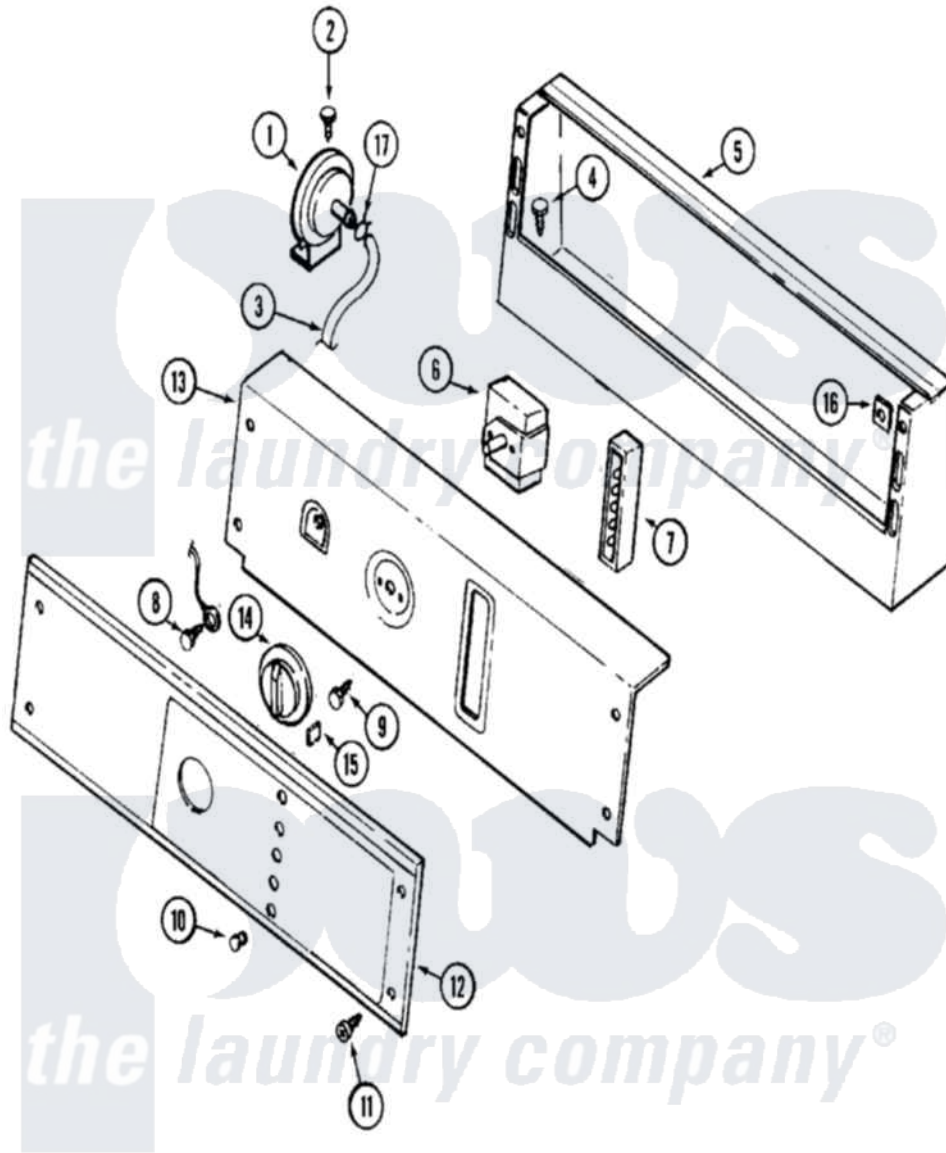

# Maytag MAT25CSAGL 01 - CONTROL PANEL

Maytag Residential Maytag MAT25CSAGL Washer Parts Parts Diagram 01 - CONTROL PANEL  
 Click on the part number to view part

Item	Original Part Number	Replaced By	Status	Part Description
001	<a href="#">203970</a>			Switch, Water Level
002	211294	<a href="#">90767</a>		Screw, 8A X 3/8 HeX Washer Head Tapping
003	212942	<a href="#">22001619</a>		Tube, Water Level Switch
004	212276	<a href="#">W10116760</a>		Screw
005	<a href="#">206780</a>			Control Cover Assembly
"	206780L	<a href="#">206780</a>		Control Cover Assembly
"	NLA		Not Available	(H. WHEAT)
006	<a href="#">205353</a>			Switch, DiAl-A-Fabric
007	206882	<a href="#">W10133276</a>		Indicator, Five Light
008	Y314322	<a href="#">211251</a>		Screw, Transformer
009	Y313588	<a href="#">488234</a>		Screw 8-32 X 1/4
010	<a href="#">215564</a>			Lens, Indicator Light
011	<a href="#">215506</a>			Screw, Control Panel Overlay
012	NLA		Not Available	CONTROL PANEL W/LENS
013	215570	<a href="#">22001592</a>		(WHT)
"	NLA		Not Available	(ALM)

014	<a href="#">206894</a>		Knob, Selector
015	215561	<a href="#">206894</a>	Knob, Selector
016	<a href="#">215003</a>		Fastener, Panel And Bracket
017	410296	<a href="#">596669</a>	Clamp, Manifold