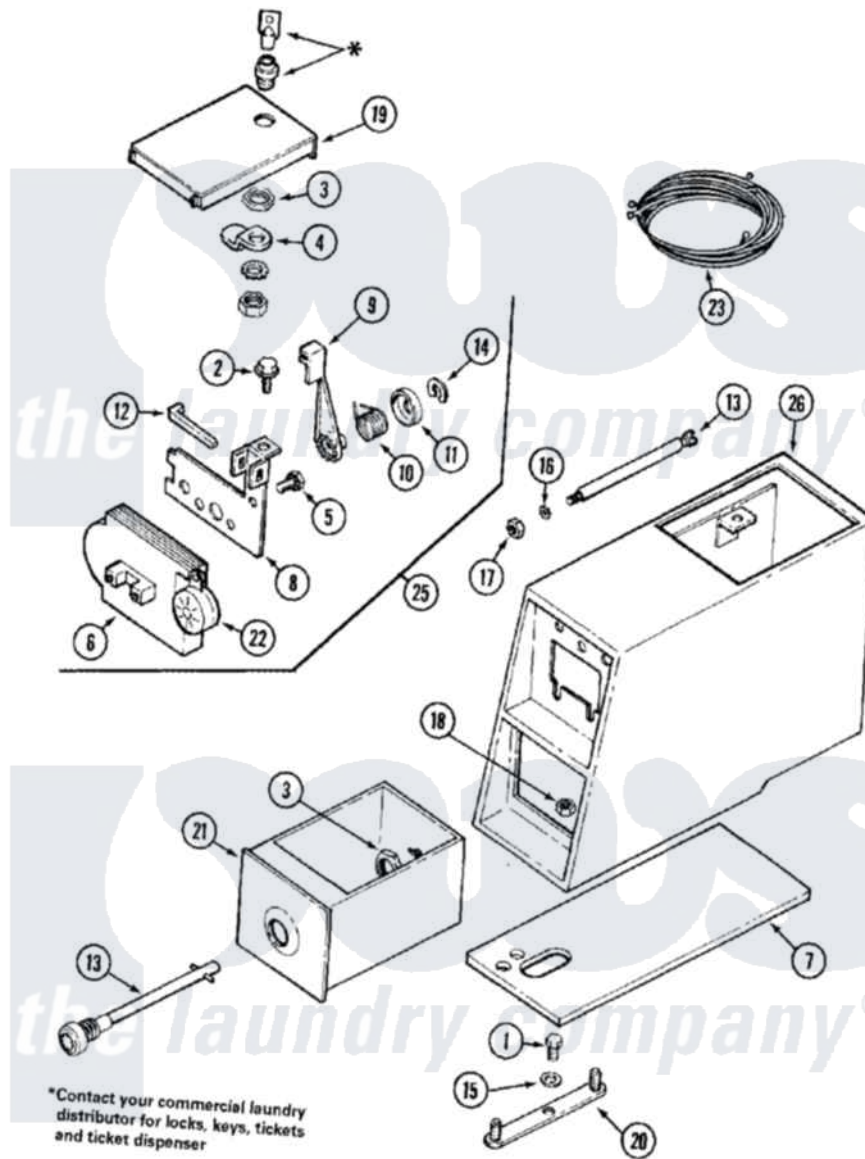

Maytag MAT25CSAGL 03 - CS CONTROL CENTER

Maytag [Residential Maytag MAT25CSAGL Washer Parts](#) Parts Diagram 03 - CS CONTROL CENTER
 Click on the part number to view part

Item	Original Part Number	Replaced By	Status	Part Description
001	211294	90767		Screw, 8A X 3/8 HeX Washer Head Tapping
002	212276	W10116760		Screw
003	212328	W10139762		Hex Nut, 3/4-27
004	213750	W10133266		Cam-Lock
005	213966	3400014		Screw
006	214410			Label, Timer Caution
007	214660			Gasket, Control Center
008	214661			Bracket For Timer
009	214662	22001042		Pivot Arm, Timer
010	214663			Spring For Timer Lever
011	214664	22001398		Retainer, Spring---NA
012	214666	216442		Rod, Actuator
013	215559			Bolt, Coin Slide Locking
014	Y312270			Clip, Spring Retainer
015	910309			Washer, Mounting Strap
016	910387			Lockwasher, Vault Assembly

017	Y052721		Nut, Terminal Block Plate
018	Y052740	62739	Nut, Lock
019	203188		Not Available
"	203188L		Not Available
"	203188M		Not Available
020	NLA		Not Available
021	207913	208883	Coin Box K
"	NLA		Not Available
022	205706	Y208603	Motor- Tim
023	NLA		Not Available
024	206934	208317	Kit- Timer
"	208224		Timer
025	206917		Not Available
026	206956	22001405	Case, Coin Slide
"	206956L	22001405	Case, Coin Slide
"	206956M	22001405	Case, Coin Slide