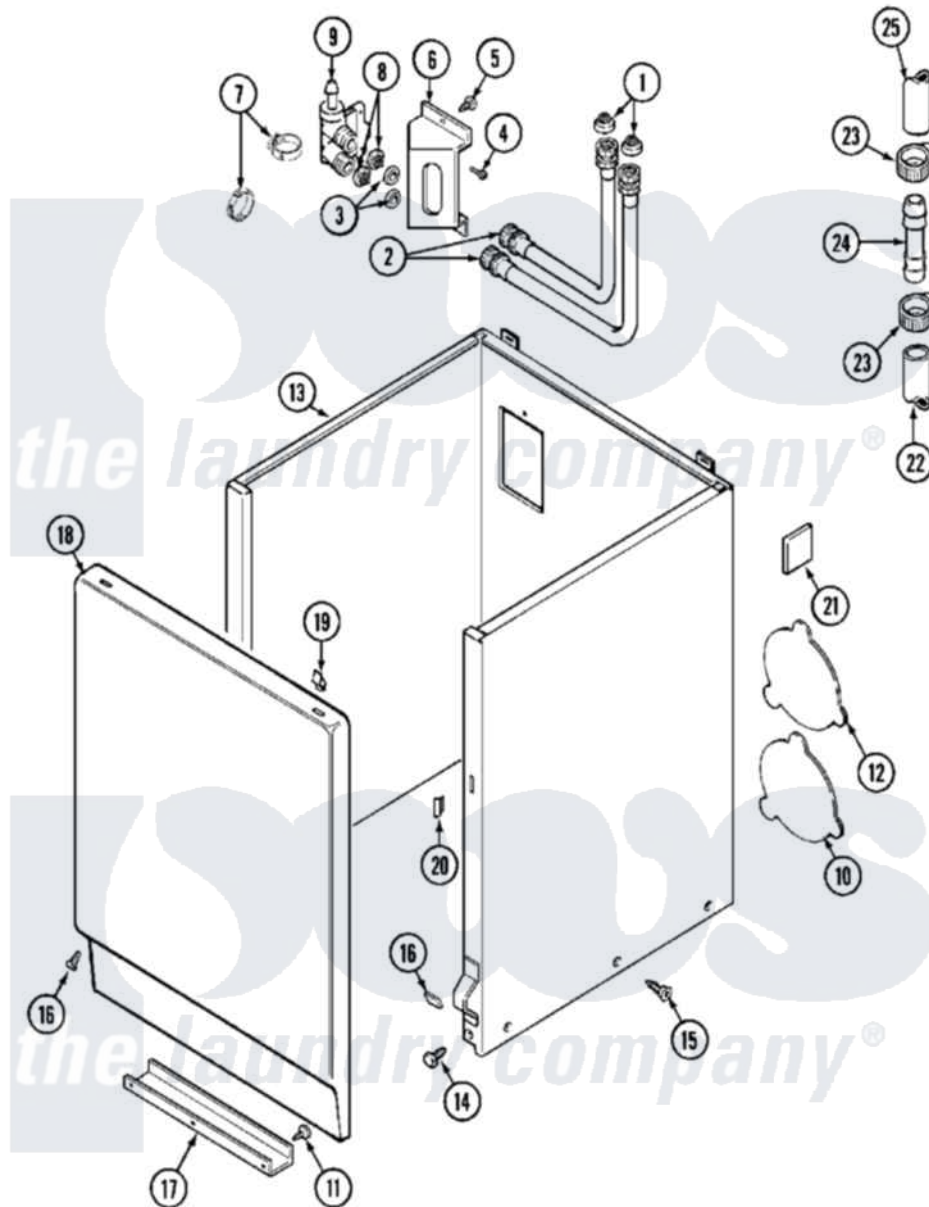

# Maytag MAT25CSAGL 05 - CABINET

Maytag [Residential Maytag MAT25CSAGL Washer Parts](#) Parts Diagram 05 - CABINET  
 Click on the part number to view part

Item	Original Part Number	Replaced By	Status	Part Description
001	200961	<a href="#">12001413</a>		Strainer And Washer Kit
002	205828	<a href="#">202860</a>		Inlet Hose Assembly
003	<a href="#">Y013783</a>			Washer, Inlet Hose
004	<a href="#">Y313561</a>			Screw----NA
005	212276	<a href="#">W10116760</a>		Screw
006	214812	<a href="#">22002361</a>		Bracket, Water Valve
007	<a href="#">201575</a>			Clamp, Hose
008	214337	<a href="#">96160</a>		Screen
009	205614	<a href="#">205613</a>		Water Valve
010	NLA		Not Available	PLATE, ACCESS
011	211294	<a href="#">90767</a>		Screw, 8A X 3/8 HeX Washer Head Tapping
012	212985	<a href="#">22002924</a>		Plate, Access
013	NLA		Not Available	CABINET (WHT)
014	213121	<a href="#">3400111</a>		Screw, 12-14 X 5/8
015	<a href="#">213007</a>			Xfor Cabinet See Cabinet, Back

016	<a href="#">204439</a>		Screw And Fstner Assembly
017	<a href="#">213846</a>		Guard, Belt
018	212998	Not Available	PANEL, FRONT (WHT)
"	212998L	Not Available	FRONT PANEL-ALMOND
"	NLA	Not Available	(H. WHEAT)
019	212982	<a href="#">22001650</a>	Fastener, Spring
020	214376	<a href="#">22002331</a>	Spacer, Front Panel
021	<a href="#">215058</a>		Pad, Cabinet Bumper
022	214768	<a href="#">211704</a>	Hose, Drain
023	200461	<a href="#">285655</a>	Clamp, Hose
024	211111	<a href="#">16272</a>	Connector, Straight
025	215057	<a href="#">211704</a>	Hose, Drain