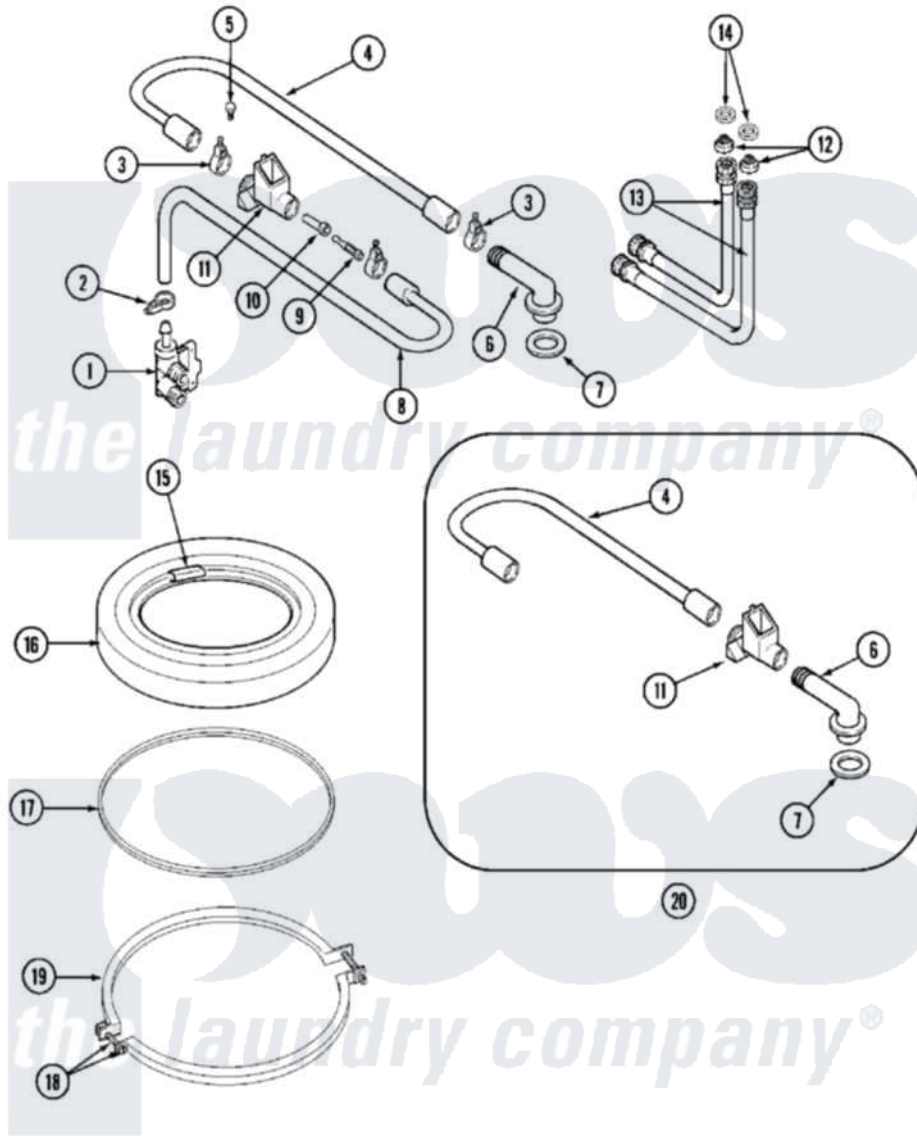

Maytag MAT25CSAGL 06 - TUB COVER

Maytag [Residential Maytag MAT25CSAGL Washer Parts](#) Parts Diagram 06 - TUB COVER
 Click on the part number to view part

Item	Original Part Number	Replaced By	Status	Part Description
001	NLA		Not Available	WATER VALVE (240V-50)
002	201575			Clamp, Hose
003	202515	596669		Clamp, Manifold
004	Y215234			Hose, Injector Fill
005	312620			Screw, Sems
006	215235			Tube, Injector
007	215233			Seal For Injector Tube
008	213013			Hose, Injector
009	213015			Nozzle, Injector
010	213016	216201		Nozzle
011	215447			Sleeve For Injector
012	200961	12001413		Strainer And Washer Kit
013	205828	202860		Inlet Hose Assembly
014	Y013783			Washer, Inlet Hose
015	215232			Bumper, Unbalance
016	206380		Not Available	COVER, TUB

017

[211232](#)

Seal, Tub Cover

018

[205529](#)

Nut And Bolt Kit For Tub Clam

019

[200846](#)

Clamp - Tub Cover

020

206683

[206680](#)

Water Injector Assembly