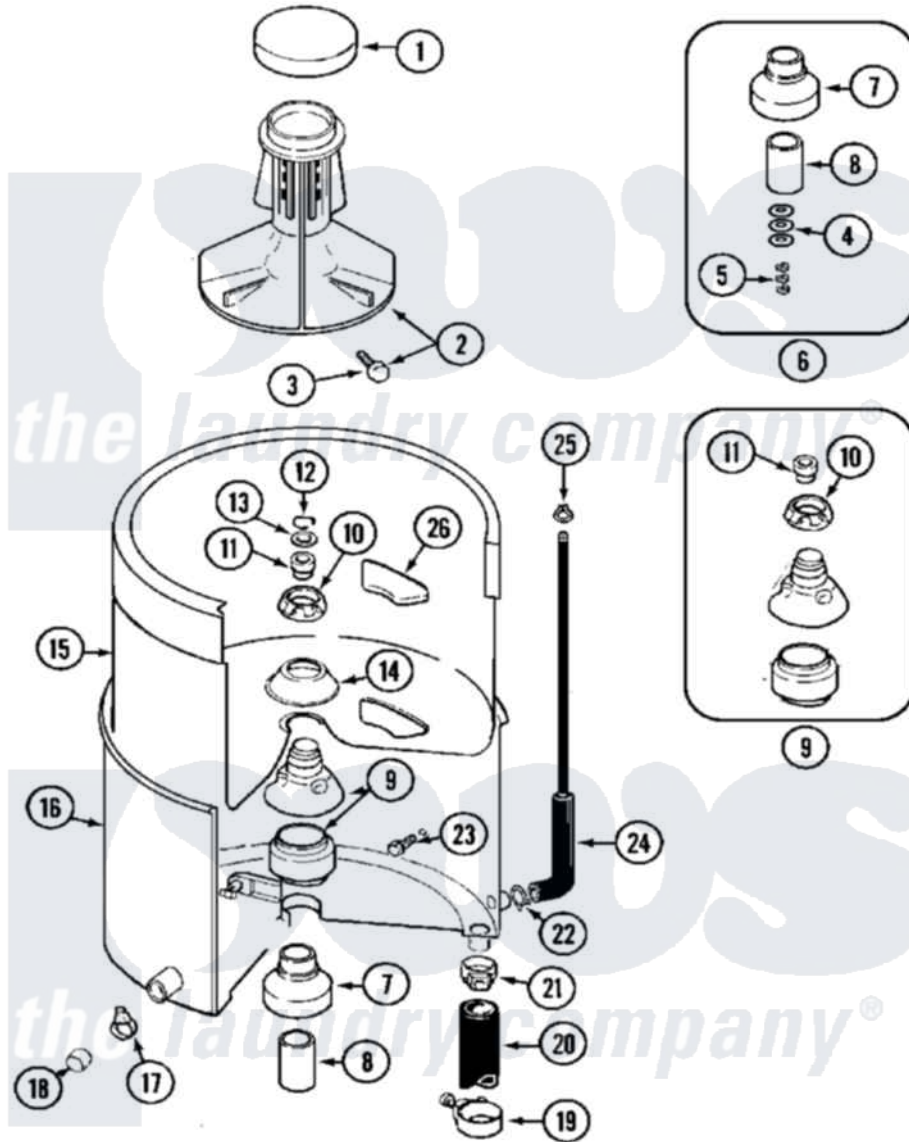

Maytag MAT25CSAGL 07 - TUB

Maytag Residential Maytag MAT25CSAGL Washer Parts Parts Diagram 07 - TUB
 Click on the part number to view part

Item	Original Part Number	Replaced By	Status	Part Description
001	213081			Cap, Dispenser
"	215532			Cap, Agitator
002	207119	207228		Agitator W/Lock Screw
"	208543			Agitator
003	206478		Not Available	SCREW & WASHER FOR AGITATOR
004	211100			Washer, Outer Tub
005	Y054867			Washer, Lock
006	204013	6-2040130		Tub Bearin
007	200824	6-2040130		Tub Bearin
008	211130			Bearing Liner, Tub Bearing
009	204012	6-2095720		Mounting S
010	211047	6-2110472		Nut- Clamp
011	Y0A4298	6-0A57420		Seal- Agitator
012	Y015667			Retaining Ring
013	Y015666			Washer, Retaining -
014	211210			Washer, Clamping Nut

015	207831		Not Available	TUB, INNER (W/PLUG)
016	205486		Not Available	PART NOT USED
017	214739	596669		Clamp, Manifold
018	214725			Cap For Spout-Outer Tub
019	202574	3367052		Clamp, Hose
020	213045			Hose, Outer Tub Part Not Used
021	200900	616099		Clamp
022	211641			Clamp, 1-1/16"
023	200744	W10175939		Bolt
"	205254	W10175938		Bolt
024	212942	22001619		Tube, Water Level Switch
025	410296	596669		Clamp, Manifold
026	215980			Plug, Filter Hole