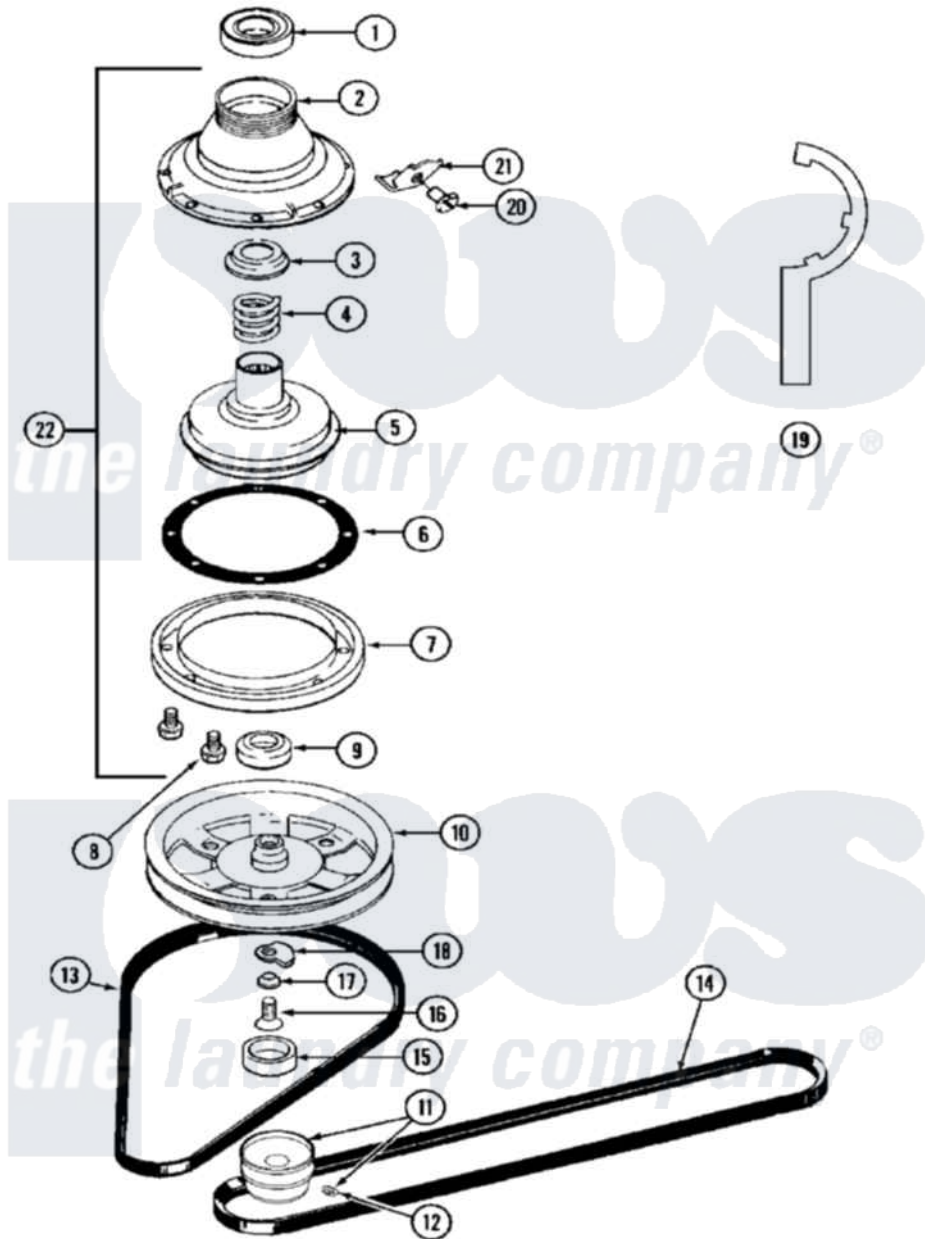

Maytag MAT25CSAGL 10 - BASE/BRAKE & ROTOR

Maytag Residential Maytag MAT25CSAGL Washer Parts Parts Diagram 10 - BASE/BRAKE & ROTOR
 Click on the part number to view part

Item	Original Part Number	Replaced By	Status	Part Description
001	Y200720	22003441		Bearing, Rear
002	211045	6-2011900		Brake Asse
003	211039	6-2011900		Brake Asse
004	211041	6-2011900		Brake Asse
005	201126	6-2011900		Brake Asse
006	211042	6-2011900		Brake Asse
007	211043	6-2011900		Brake Asse
008	211000			SCREW, BRAKE DRUM (HEX HEAD)
009	200835			Bearing, Brake Rotor
010	211059	6-2301530		Pulley
011	200816	6-2008160		Pulley- MO
012	Y053241			Set Screw, Motor Pulley
013	211948			V Belt, Drive Pulley
014	211451			Belt, Pump
015	NLA		Not Available	CAP, OIL RETAINER
016	211375	681582		Screw

017	211090	22003555	Washer, Stop Lug
018	211089		Lug, Stop Pulley
019	Y038315	038315	Tool
020	213326		Bolt, Sems Retaining Clip
021	213325		Clip, Retaining
022	201190	6-2011900	Brake Asse