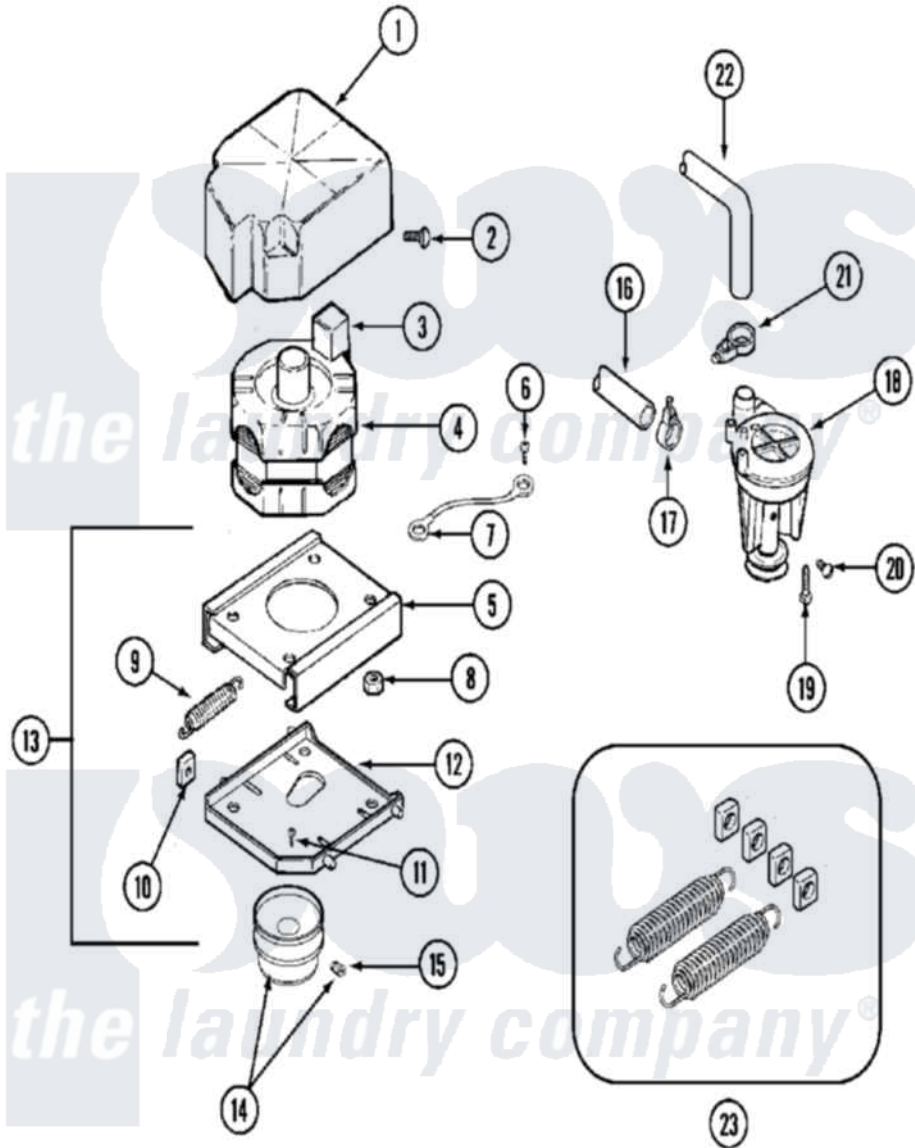

Maytag MAT25CSAGL 11 - MOTOR & PUMP

Maytag [Residential Maytag MAT25CSAGL Washer Parts](#) Parts Diagram 11 - MOTOR & PUMP
 Click on the part number to view part

Item	Original Part Number	Replaced By	Status	Part Description
001	215098			Shield, Motor
002	213121	3400111		Screw, 12-14 X 5/8
003	205132		Not Available	SWITCH, MOTOR EXTERNAL START No.201664-14,205463-4 & 201800-4
"	205133		Not Available	(PROD. IDNo. 2-1664-8 & 2-5463)
"	206505		Not Available	PROD. No.201664-15, & No.205463-3.
"	NLA		Not Available	(PROD. ID NOS. 2-1664-8
004	200803			Green Wire, Motor To Capacitor
"	202157	12002352		Motor-Drive
005	214956			Motor Mount Assembly
006	210186	3370225		Screw
007	901220			Ground Wire
008	Y311426	3400029		Nut, Adapter Plate
009	202718			Springs, Tension

010	Y204998	205000	Roller And Spring Kit 4+Spr
011	Y313561		Screw---NA
012	205908		Motor Mount Assembly
013	205999		Motor Mount Assembly
014	Y202496		Pulley, Motor
015	Y053241		Set Screw, Motor Pulley
016	215057	211704	Hose, Drain
017	200461	285655	Clamp, Hose
018	202203	6-2022030	Pump As Pa
019	211880		Screw, HeX Head No.10 X 1/2 Inc
020	Y015408	22003235	Screw, Bearing Insert
021	202574	3367052	Clamp, Hose
022	Y212989		Hose, Outer Tub To Pump
023	205000		Roller And Spring Kit 4+Spr