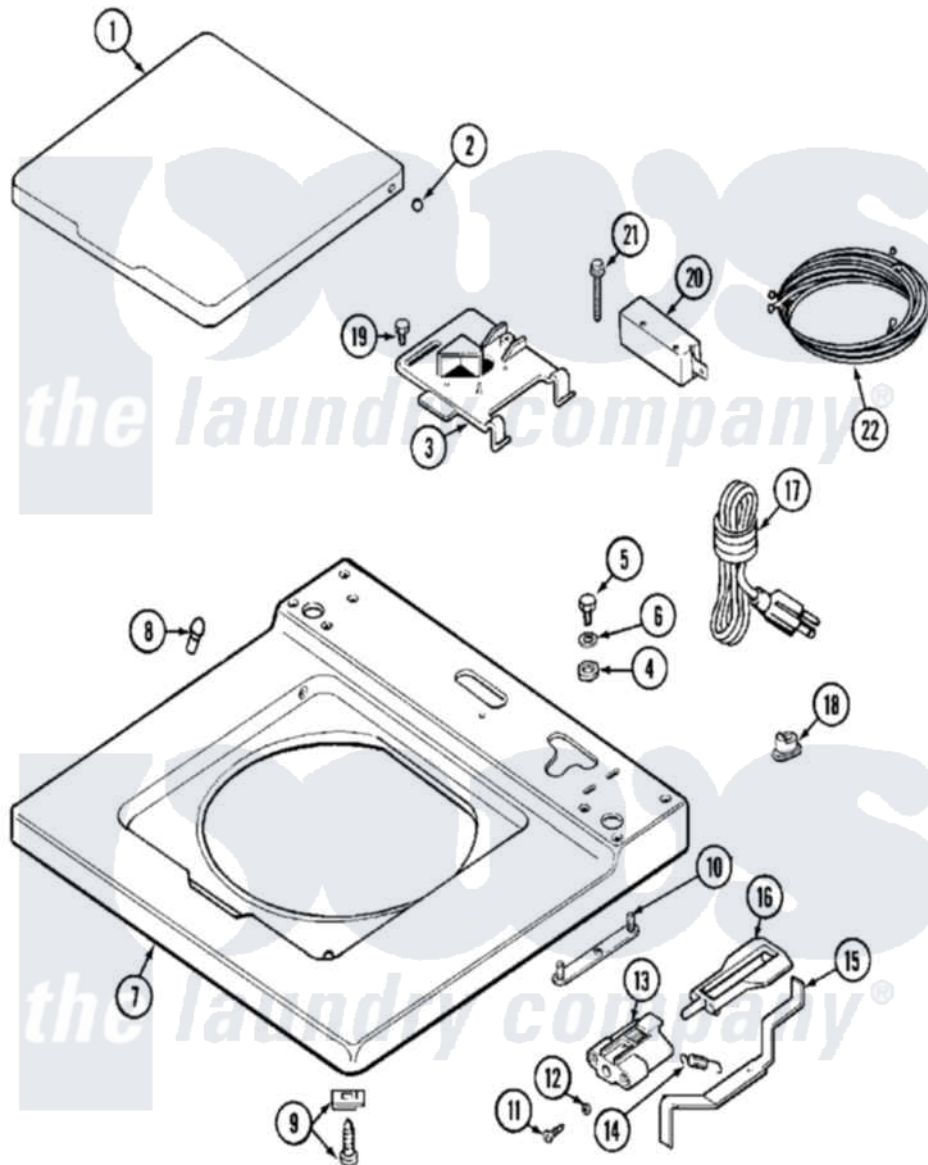

Maytag MAT25CSAGW 02 - TOP ASSEMBLY

Maytag Residential Maytag MAT25CSAGW Washer Parts Parts Diagram 02 - TOP ASSEMBLY
 Click on the part number to view part

Item	Original Part Number	Replaced By	Status	Part Description
001	214901		Not Available	LID-WHITE
"	NLA		Not Available	(ALM)
002	211726			Hinge, Ball Lid
003	Y215699	22001678		Bracket, Switch And Fuse
004	Y052740	62739		Nut, Lock
005	211294	90767		Screw, 8A X 3/8 HeX Washer Head Tapping
006	910309			Washer, Mounting Strap
007	207173		Not Available	TOP COVER ASSEMBLY (WHT)
"	NLA		Not Available	(ALM)
008	212716			Bumper, Lid
009	204445			Screw And Fastener Assembly
010	NLA		Not Available	MTG. STRAP---NA
011	910182	25-7809		Screw, No.6-20 1/2 Flthd Torx
012	211500			Washer, Bracket To Top Cover
013	201068			Plunger And Bracket

013	204900		Assembly--W
"	NLA	Not Available	KIT, PLUNGER & BRACKET
014	213720		Spring, Lid Switch
015	215704		Lever, Unbalance
016	213718		Plunger, Lid Switch
"	216255		Plunger, Lid Switch
017	204590		Cord, Power
"	214519		LABEL, ELECTRICAL INSTR. PART NOT USED-GAS MODELS ONLY
018	216183		Grommet, Cord Export
019	207159	489355	Screw, 8 X 1/2
020	206415		Switch, Lid
021	213501		Screw, No.6-20 X 1-1/8 Inch
022	NLA	Not Available	HARNESS, WIRE (230V-50)