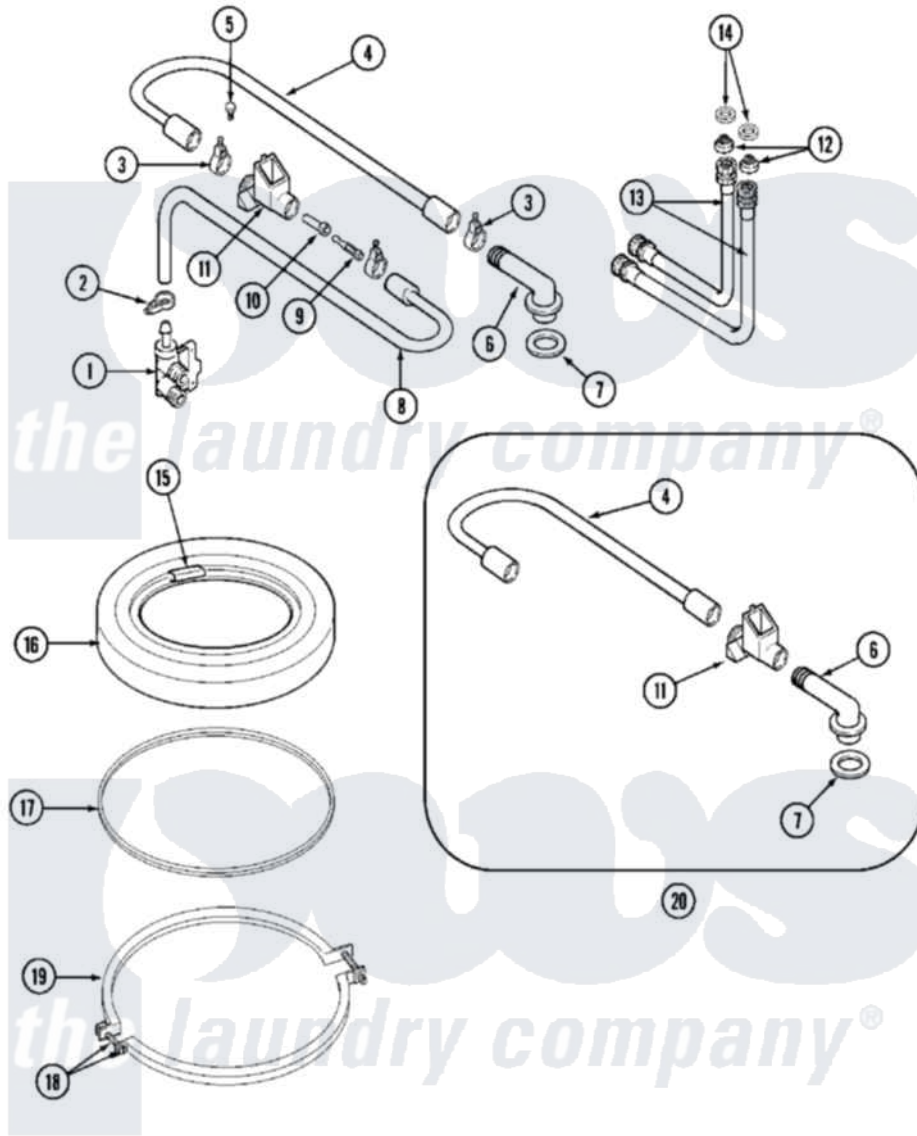

Maytag MAT25CSAGW 06 - TUB COVER

Maytag [Residential Maytag MAT25CSAGW Washer Parts](#) Parts Diagram 06 - TUB COVER
 Click on the part number to view part

Item	Original Part Number	Replaced By	Status	Part Description
001	NLA		Not Available	WATER VALVE (240V-50)
002	201575			Clamp, Hose
003	202515	596669		Clamp, Manifold
004	Y215234			Hose, Injector Fill
005	312620			Screw, Sems
006	215235			Tube, Injector
007	215233			Seal For Injector Tube
008	213013			Hose, Injector
009	213015			Nozzle, Injector
010	213016	216201		Nozzle
011	215447			Sleeve For Injector
012	200961	12001413		Strainer And Washer Kit
013	205828	202860		Inlet Hose Assembly
014	Y013783			Washer, Inlet Hose
015	215232			Bumper, Unbalance
016	206380		Not Available	COVER, TUB

017

[211232](#)

Seal, Tub Cover

018

[205529](#)

Nut And Bolt Kit For Tub Clam

019

[200846](#)

Clamp - Tub Cover

020

206683

[206680](#)

Water Injector Assembly