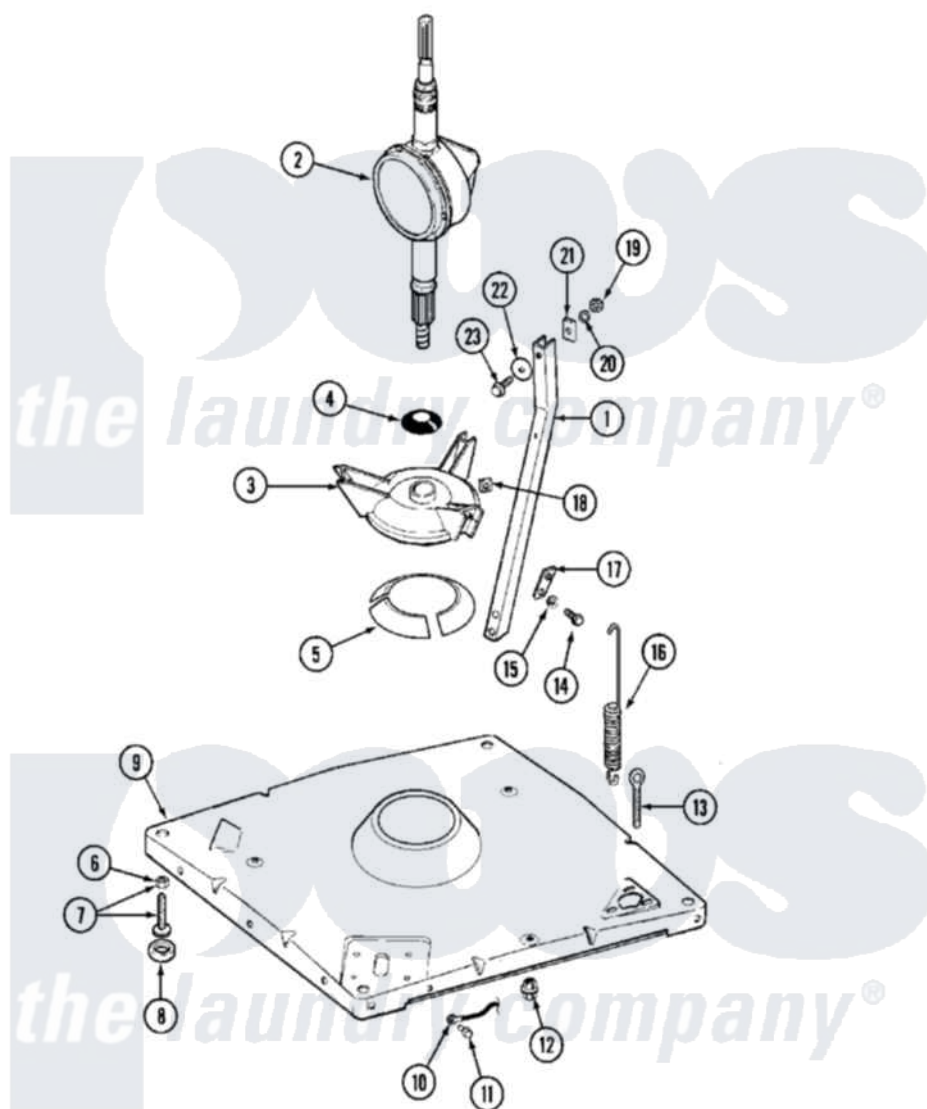

Maytag MAT25CSAGW 09 - BASE

Maytag [Residential Maytag MAT25CSAGW Washer Parts](#) Parts Diagram 09 - BASE
 Click on the part number to view part

Item	Original Part Number	Replaced By	Status	Part Description
001	213100		Not Available	PART NOT USED
002	206708	6-2097790		Transmison
003	203725			Damper W/Bolt And Clip
004	211028	22001586		Deflector, Water
005	203956			Damper Pad Kit
006	210385			Lock Nut For Adjustable Leg
007	Y302699	22003428		Leg, Adjustable
008	210684			Foot, Adjustable Leg
009	203274			Base With Damper Pads
010	204807			Ground Wire, Supp. Plte To Top Cover
011	210186	3370225		Screw
012	211949			Nut, Adjustment Eyebolt
013	213120	216416		Bolt, Eye/Centering Spring
014	Y015627			Screw- Hex
015	911852	486009		Lockwasher
016	213054			Centering Spring - 3 Used

017	213073		Washer, Double Brace
018	Y052785		Nut, Brace To Damper
019	Y052734		Nut, Carrage Bolts And Bracket
020	Y054867		Washer, Lock
021	212979	Not Available	WASHER, TUB BRACE
022	211100		Washer, Outer Tub
023	200744	W10175939	Bolt
"	205254	W10175938	Bolt
024	200803		Green Wire, Motor To Capacitor
"	201101		Capacitor
"	211149		Clip, Capacitor