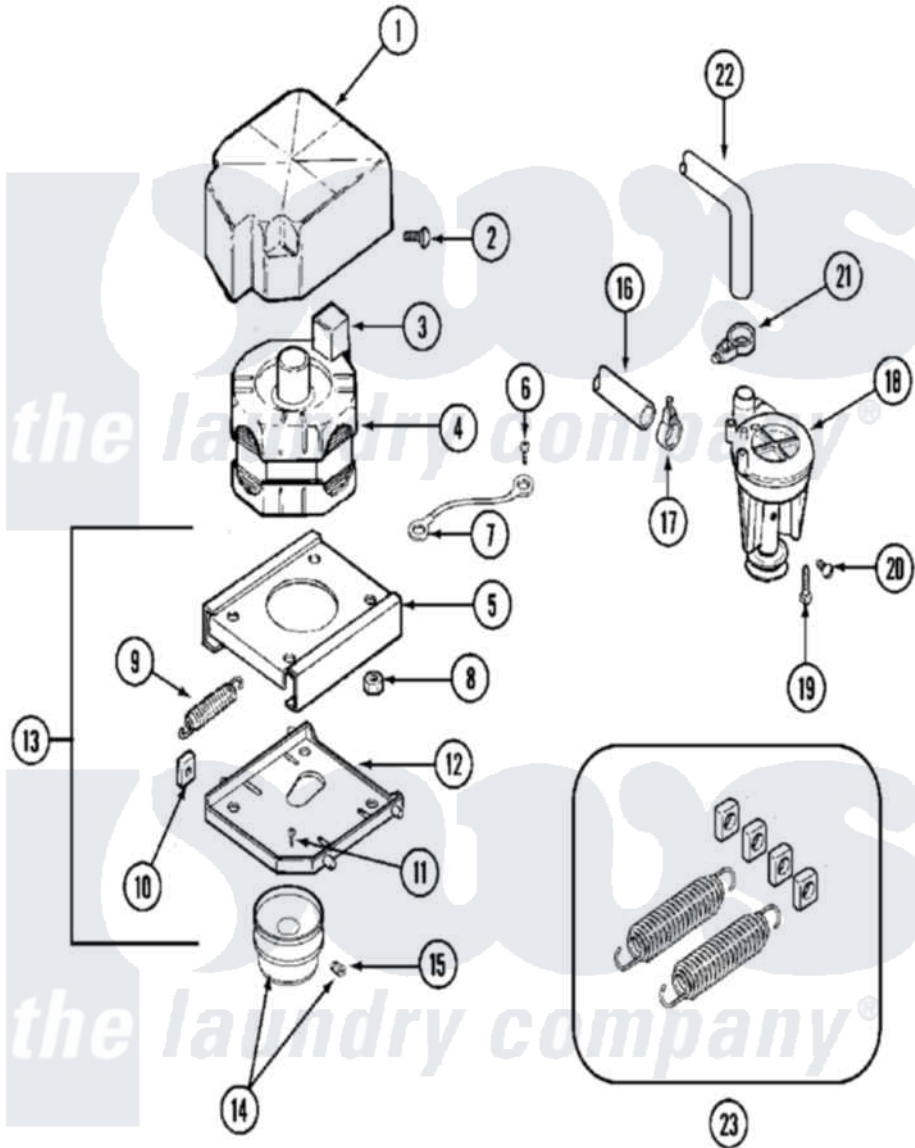

Maytag MAT25CSAGW 11 - MOTOR & PUMP

Maytag Residential Maytag MAT25CSAGW Washer Parts Parts Diagram 11 - MOTOR & PUMP
 Click on the part number to view part

Item	Original Part Number	Replaced By	Status	Part Description
001	215098			Shield, Motor
002	213121	3400111		Screw, 12-14 X 5/8
003	205132		Not Available	SWITCH, MOTOR EXTERNAL START No.201664-14,205463-4 & 201800-4
"	205133		Not Available	(PROD. IDNo. 2-1664-8 & 2-5463)
"	206505		Not Available	PROD. No.201664-15, & No.205463-3.
"	NLA		Not Available	(PROD. ID NOS. 2-1664-8
004	200803			Green Wire, Motor To Capacitor
"	202157	12002352		Motor-Drive
005	214956			Motor Mount Assembly
006	210186	3370225		Screw
007	901220			Ground Wire
008	Y311426	3400029		Nut, Adapter Plate
009	202718			Springs, Tension

010	Y204998	205000	Roller And Spring Kit 4+Spr
011	Y313561		Screw---NA
012	205908		Motor Mount Assembly
013	205999		Motor Mount Assembly
014	Y202496		Pulley, Motor
015	Y053241		Set Screw, Motor Pulley
016	215057	211704	Hose, Drain
017	200461	285655	Clamp, Hose
018	202203	6-2022030	Pump As Pa
019	211880		Screw, HeX Head No.10 X 1/2 Inc
020	Y015408	22003235	Screw, Bearing Insert
021	202574	3367052	Clamp, Hose
022	Y212989		Hose, Outer Tub To Pump
023	205000		Roller And Spring Kit 4+Spr