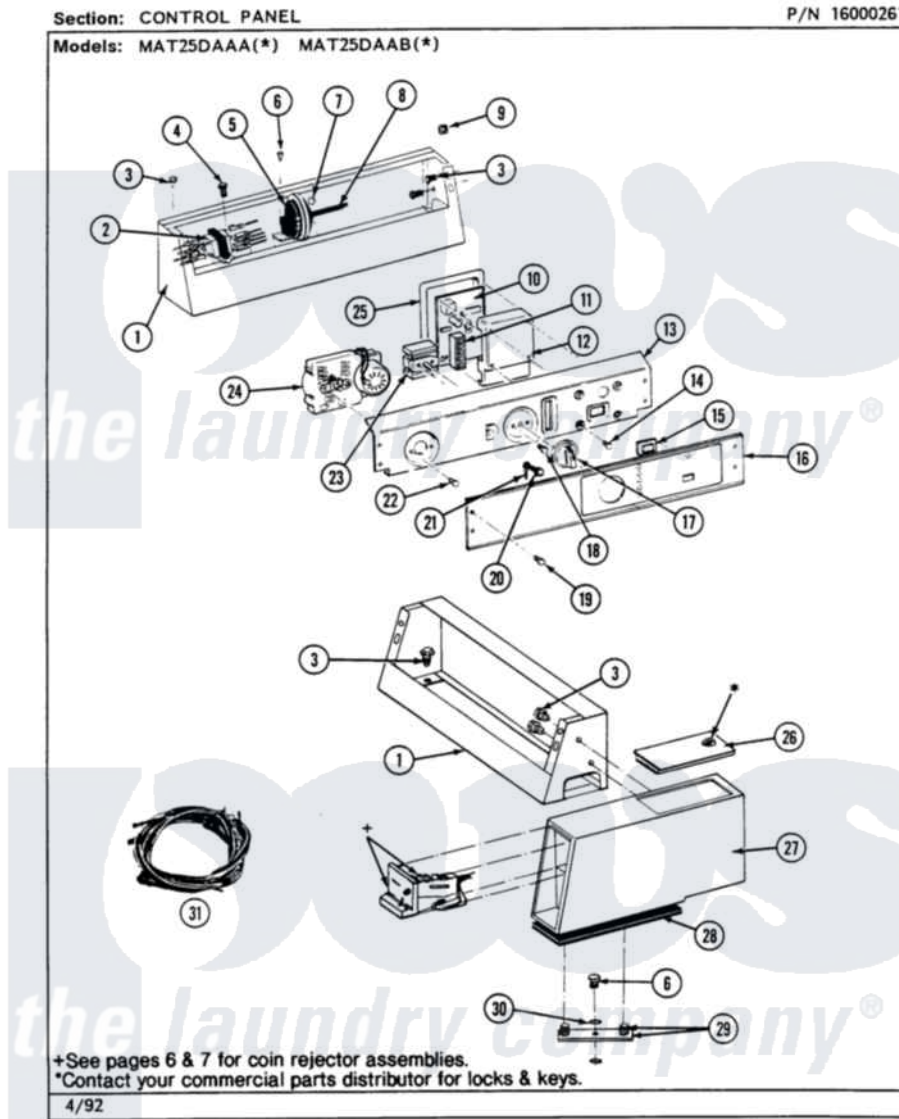

# Maytag MAT25DAAAM 01 - CONTROL PANEL

Maytag Residential Maytag MAT25DAAAM Washer Parts Parts Diagram 01 - CONTROL PANEL  
[Click on the part number to view part](#)

Item	Original Part Number	Replaced By	Status	Part Description
001	<a href="#">206780</a>			Control Cover Assembly
"	206780L	<a href="#">206780</a>		Control Cover Assembly
"	NLA		Not Available	(HWT)
002	NLA		Not Available	TRANSFORMER
003	212276	<a href="#">W10116760</a>		Screw
004	211294	<a href="#">90767</a>		Screw, 8A X 3/8 HeX Washer Head Tapping
"	<a href="#">Y313559</a>			Screw
005	<a href="#">203970</a>			Switch, Water Level
006	211294	<a href="#">90767</a>		Screw, 8A X 3/8 HeX Washer Head Tapping
007	410296	<a href="#">596669</a>		Clamp, Manifold
008	212942	<a href="#">22001619</a>		Tube, Water Level Switch
009	<a href="#">215003</a>			Fastener, Panel And Bracket
010	NLA		Not Available	CIRCUIT BOARD ASSEMBLY
011	<a href="#">206881</a>			Indicator, Light
012	NLA		Not Available	ENCLOSURE, CIRCUIT