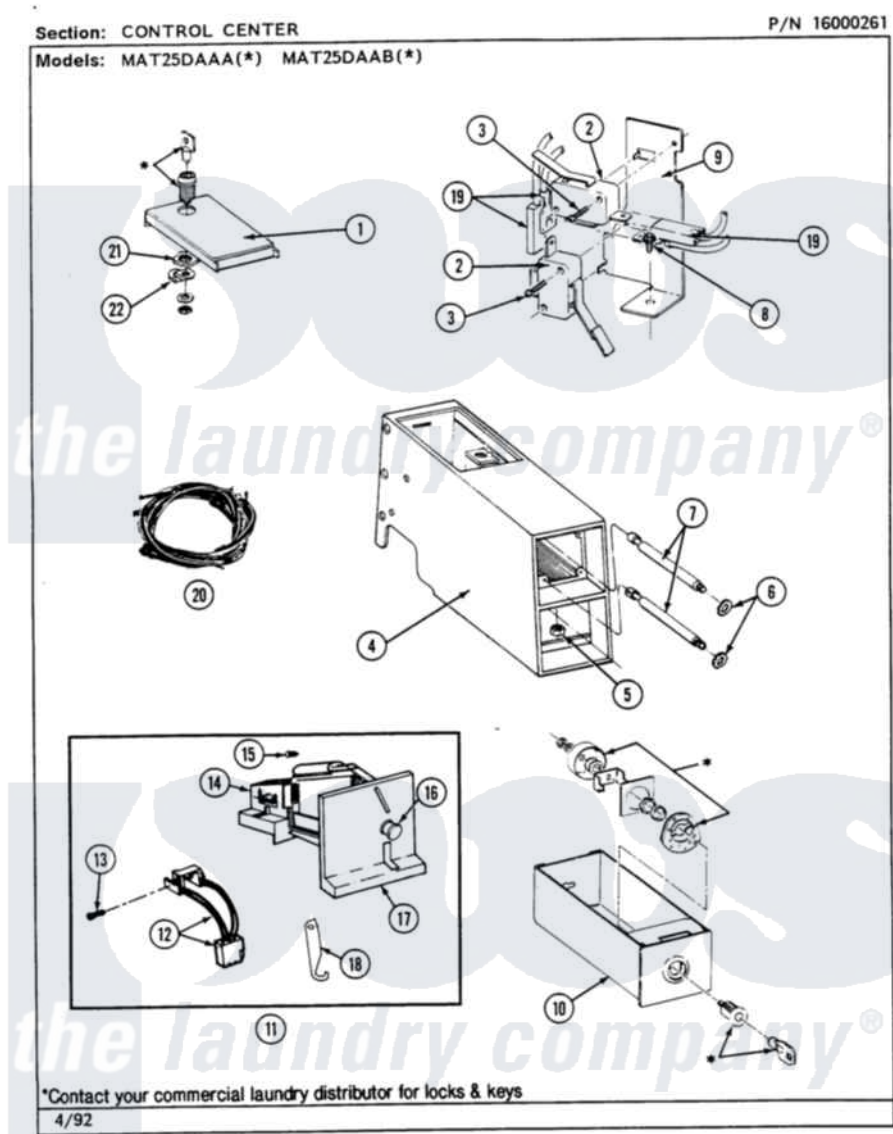

# Maytag MAT25DAAAM 03 - CONTROL CENTER

Maytag [Residential Maytag MAT25DAAAM Washer Parts](#) Parts Diagram 03 - CONTROL CENTER  
 Click on the part number to view part

Item	Original Part Number	Replaced By	Status	Part Description
001	203188		Not Available	TIMER ACCESS DOOR (WHT)
"	203188L		Not Available	ACCESS DOOR-ALMOND
"	203188M		Not Available	ACCESS DOOR-HARVEST WHEAT
002	<a href="#">208042</a>			Switch, Sensor
003	912012	<a href="#">3400409</a>		Screw
004	207940	<a href="#">22001407</a>		Case, Coin Slide
"	207940L	<a href="#">22001408</a>		(ALM)
"	NLA		Not Available	(H. WHEAT)
005	Y052740	<a href="#">62739</a>		Nut, Lock
006	<a href="#">910181</a>			Lockwasher, Terminal Block
007	<a href="#">213035</a>			Bolt, Locking
008	NLA		Not Available	SCREW, SENSOR SWITCH BRACKET
009	NLA		Not Available	BRACKET, SENSOR SWITCH
010	207912	<a href="#">208884</a>		Coin Box K

"	207912L	<a href="#">208884</a>	Coin Box K
"	NLA		Not Available (H. WHEAT)
011	<a href="#">207948</a>		Coin Drop Assembly
"	NLA		Not Available (25 CENTS-CANADA)
012	<a href="#">206799</a>		Optic Switch Assembly
013	<a href="#">314665</a>		Screw, Switch Assembly
014	<a href="#">207947</a>		Rejector, Coin
"	<a href="#">207949</a>		Rejector, Coin
015	NLA		Not Available SCREW, COIN DROP ASSEMBLY
016	216009		BUTTON, RETURN
017	216010	<a href="#">Y208306</a>	Kit- Mtg C
018	<a href="#">216011</a>		Spring, Return Button
019	<a href="#">208045</a>		Harness, Wire Sensor Switch To Circuit Brd
020	<a href="#">208044</a>		Harness, Wire
021	212328	<a href="#">W10139762</a>	Hex Nut, 3/4-27
022	213750	<a href="#">W10133266</a>	Cam-Lock