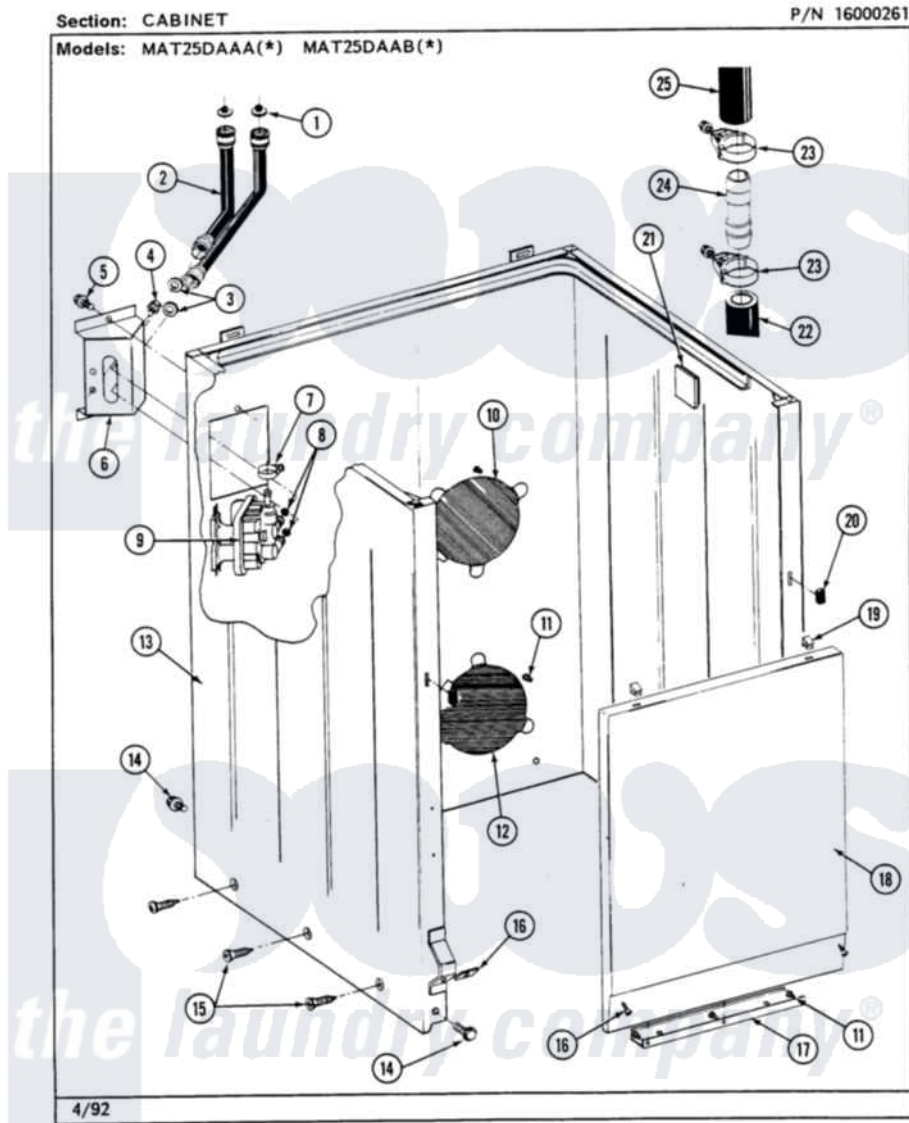

# Maytag MAT25DAAAM 04 - CABINET

8

Maytag [Residential Maytag MAT25DAAAM Washer Parts](#) Parts Diagram 04 - CABINET

Click on the part number to view part

Item	Original Part Number	Replaced By	Status	Part Description
001	200961	<a href="#">12001413</a>		Strainer And Washer Kit
002	205828	<a href="#">202860</a>		Inlet Hose Assembly
003	<a href="#">Y013783</a>			Washer, Inlet Hose
004	<a href="#">Y313561</a>			Screw----NA
005	212276	<a href="#">W10116760</a>		Screw
006	214812	<a href="#">22002361</a>		Bracket, Water Valve
007	<a href="#">201575</a>			Clamp, Hose
008	214337	<a href="#">96160</a>		Screen
009	205614	<a href="#">205613</a>		Water Valve
010	NLA		Not Available	PLATE, ACCESS
011	211294	<a href="#">90767</a>		Screw, 8A X 3/8 HeX Washer Head Tapping
012	212985	<a href="#">22002924</a>		Plate, Access
013	NLA		Not Available	CABINET (WHT)
014	213121	<a href="#">3400111</a>		Screw, 12-14 X 5/8
015	<a href="#">213007</a>			Xfor Cabinet See Cabinet, Back

016	<a href="#">204439</a>		Screw And Fstner Assembly
017	<a href="#">213846</a>		Guard, Belt
018	212998	Not Available	PANEL, FRONT (WHT)
"	212998L	Not Available	FRONT PANEL-ALMOND
"	NLA	Not Available	(H. WHEAT)
019	212982	<a href="#">22001650</a>	Fastener, Spring
020	214376	<a href="#">22002331</a>	Spacer, Front Panel
021	<a href="#">215058</a>		Pad, Cabinet Bumper
022	214768	<a href="#">211704</a>	Hose, Drain
023	200461	<a href="#">285655</a>	Clamp, Hose
024	211111	<a href="#">16272</a>	Connector, Straight
025	215057	<a href="#">211704</a>	Hose, Drain