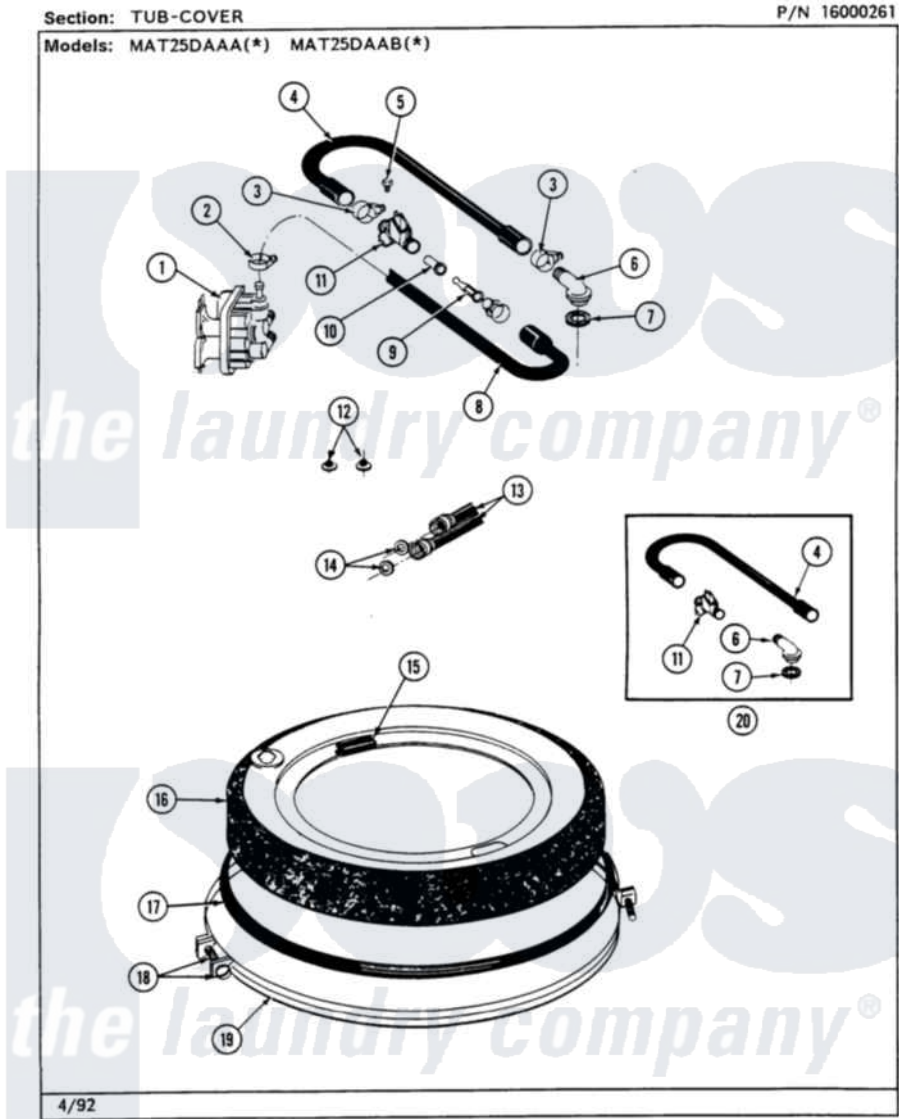

# Maytag MAT25DAAAM 05 - TUB

10

Maytag [Residential Maytag MAT25DAAAM Washer Parts](#) Parts Diagram 05 - TUB  
 Click on the part number to view part

Item	Original Part Number	Replaced By	Status	Part Description
001	205614	<a href="#">205613</a>		Water Valve
002	<a href="#">201575</a>			Clamp, Hose
003	202515	<a href="#">596669</a>		Clamp, Manifold
004	<a href="#">Y215234</a>			Hose, Injector Fill
005	<a href="#">312620</a>			Screw, Sems
006	<a href="#">215235</a>			Tube, Injector
007	<a href="#">215233</a>			Seal For Injector Tube
008	<a href="#">213013</a>			Hose, Injector
009	<a href="#">213015</a>			Nozzle, Injector
010	213016	<a href="#">216201</a>		Nozzle
011	<a href="#">215447</a>			Sleeve For Injector
012	200961	<a href="#">12001413</a>		Strainer And Washer Kit
013	205828	<a href="#">202860</a>		Inlet Hose Assembly
014	<a href="#">Y013783</a>			Washer, Inlet Hose
015	<a href="#">215232</a>			Bumper, Unbalance
016	206380		Not Available	COVER, TUB

017

[211232](#)

Seal, Tub Cover

018

[205529](#)

Nut And Bolt Kit For Tub Clam

019

[200846](#)

Clamp - Tub Cover

020

206683

[206680](#)

Water Injector Assembly