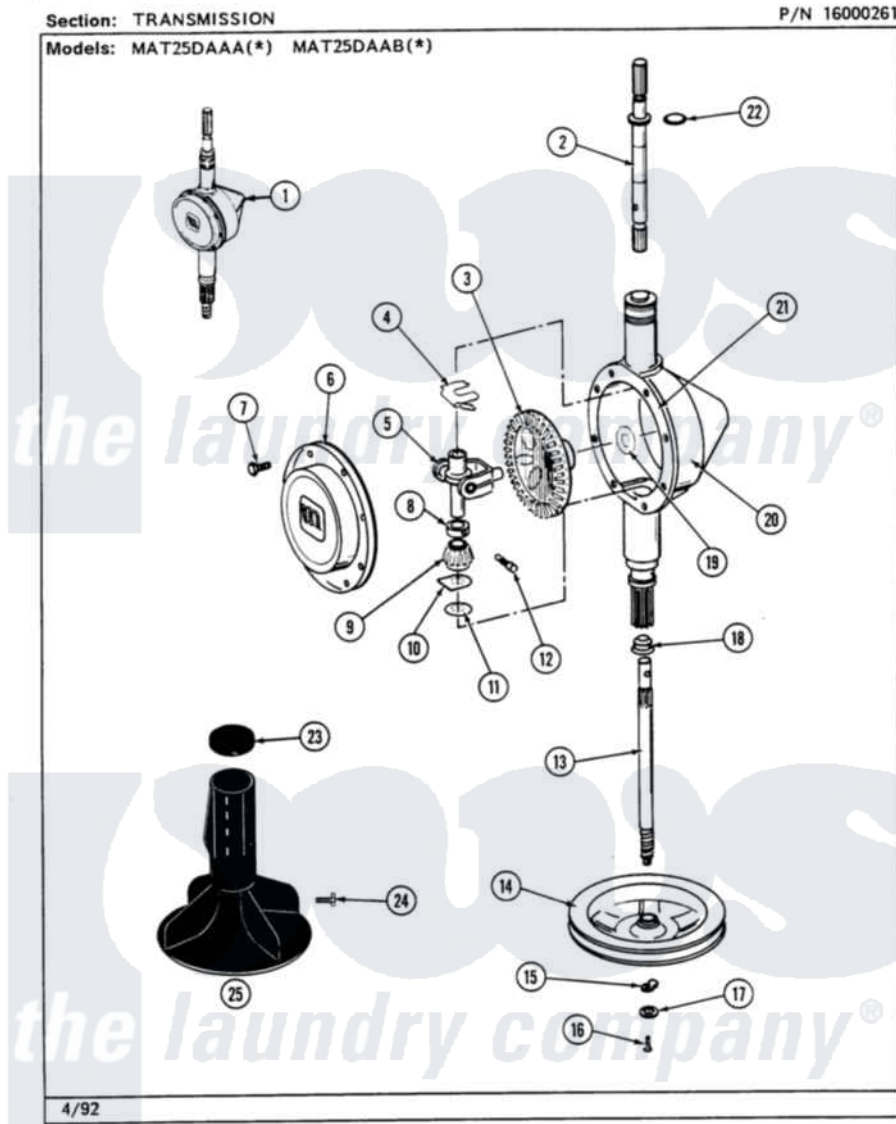

Maytag MAT25DAAAM 07 - TRANSMISSION

14

Maytag [Residential Maytag MAT25DAAAM Washer Parts](#) Parts Diagram 07 - TRANSMISSION
 Click on the part number to view part

Item	Original Part Number	Replaced By	Status	Part Description
001	206708	6-2097790		Transmison
002	207153	6-2097820		Kit- Shaft
003	206713	6-2067130		Gear- Beve
004	215581			Spring, Agitator Shaft
005	206685	6-2066850		Yoke
006	206628			Cover, Transmission
007	215417		Not Available	SCREW, TRANSMISSION COVER
008	215415		Not Available	COLLAR, LOWER
009	215401	W10221114		Pinion
010	215395			Plate, Clutch
011	211483	6-2114830		Washer- SP
012	Y206629			Pin, Collar
013	NLA		Not Available	SHAFT, CENTER
014	211059	6-2301530		Pulley
015	211089			Lug, Stop Pulley
016	211375	681582		Screw

017	211090	22003555	Washer, Stop Lug
018	206602	207843	Lip Seal Repair Kit
019	215394		Washer, Bevel Gear
020	206625	6-2097790	Transmison
021	Y058700	675652	Adhesive
022	210690		Seal, Rubber
023	215532		Cap, Agitator
024	206478	Not Available	SCREW & WASHER FOR AGITATOR
025	207119	207228	Agitator W/Lock Screw