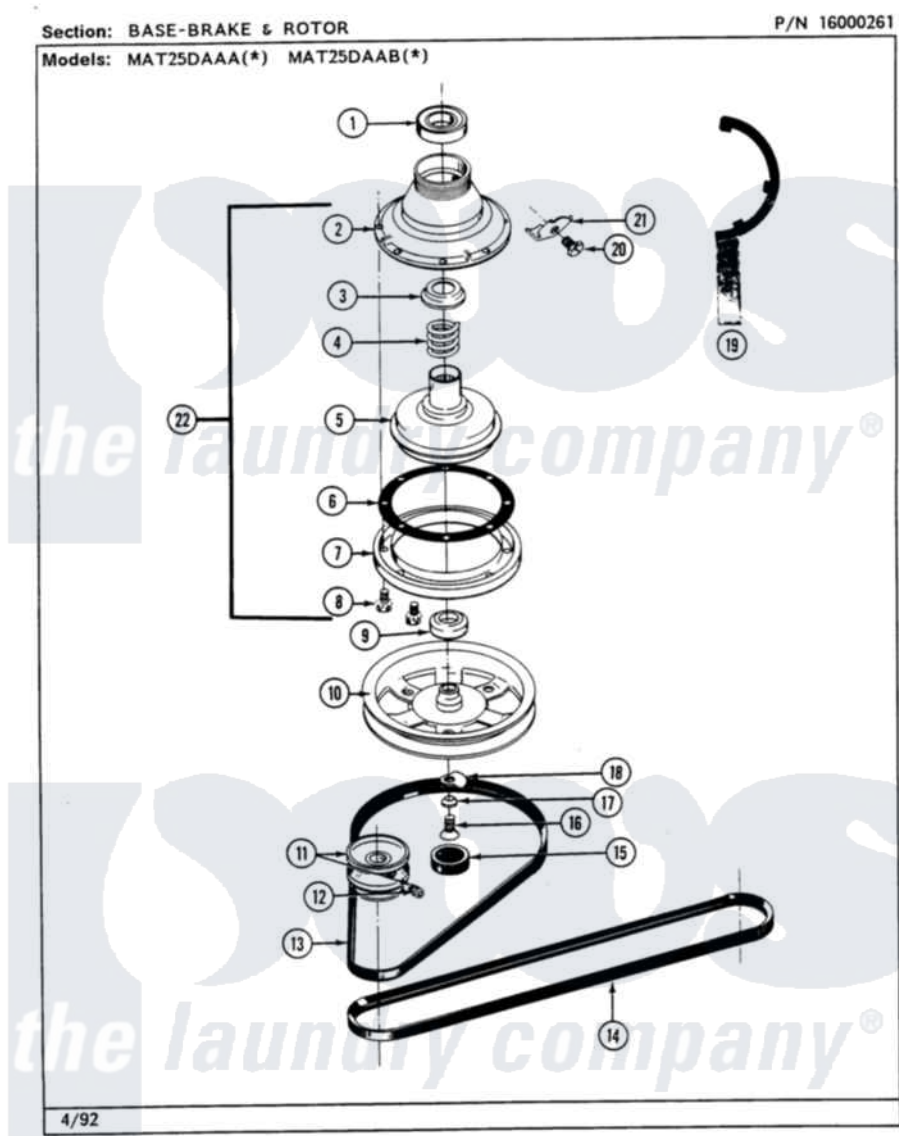

Maytag MAT25DAAAM 09 - BASE/BRAKE & ROTOR

18

Maytag Residential Maytag MAT25DAAAM Washer Parts Parts Diagram 09 - BASE/BRAKE & ROTOR
 Click on the part number to view part

Item	Original Part Number	Replaced By	Status	Part Description
001	Y200720	22003441		Bearing, Rear
002	211045	6-2011900		Brake Asse
003	211039	6-2011900		Brake Asse
004	211041	6-2011900		Brake Asse
005	201126	6-2011900		Brake Asse
006	211042	6-2011900		Brake Asse
007	211043	6-2011900		Brake Asse
008	211000			SCREW, BRAKE DRUM (HEX HEAD)
009	200835			Bearing, Brake Rotor
010	211059	6-2301530		Pulley
011	200816	6-2008160		Pulley- MO
012	Y053241			Set Screw, Motor Pulley
013	211125			V Belt, Drive Pulley
014	211124			Part Not Used
015	NLA		Not Available	CAP, OIL RETAINER
016	211375	681582		Screw

017	211090	22003555	Washer, Stop Lug
018	211089		Lug, Stop Pulley
019	Y038315	038315	Tool
020	213326		Bolt, Sems Retaining Clip
021	213325		Clip, Retaining
022	201190	6-2011900	Brake Asse