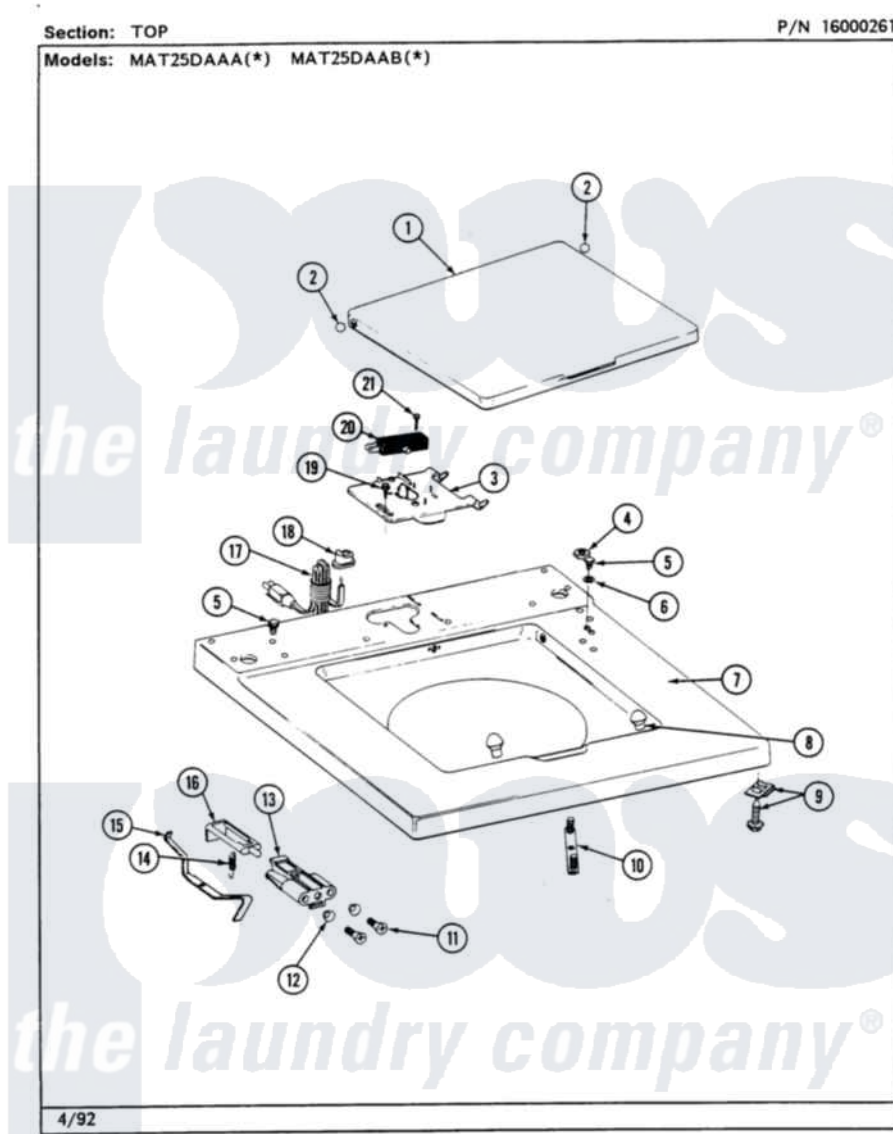

Maytag MAT25DAABW 02 - TOP

Maytag Residential Maytag MAT25DAABW Washer Parts Parts Diagram 02 - TOP
 Click on the part number to view part

Item	Original Part Number	Replaced By	Status	Part Description
001	214901		Not Available	LID-WHITE
"	NLA		Not Available	(ALM)
002	211726			Hinge, Ball Lid
003	Y215699	22001678		Bracket, Switch And Fuse
004	Y052740	62739		Nut, Lock
005	211294	90767		Screw, 8A X 3/8 HeX Washer Head Tapping
006	910309			Washer, Mounting Strap
007	207173		Not Available	TOP COVER ASSEMBLY (WHT)
"	NLA		Not Available	(ALM)
008	212716			Bumper, Lid
009	204445			Screw And Fastener Assembly
010	NLA		Not Available	STRAP, MOUNTING
011	910182	25-7809		Screw, No.6-20 1/2 Flthd Torx
012	211500			Washer, Bracket To Top Cover
013	201068			Plunger And Bracket

013	204900		Assembly--W
"	NLA	Not Available	PLUNGER & BRACKET KIT
014	213720		Spring, Lid Switch
015	215704		Lever, Unbalance
016	216255		Plunger, Lid Switch
"	NLA	Not Available	PLUNGER, LID SWITCH
017	204590		Cord, Power
018	211881		Grommet, Cord Part Not Used- Gas Models Only
019	207159	489355	Screw, 8 X 1/2
020	206415		Switch, Lid
021	213501		Screw, No.6-20 X 1-1/8 Inch