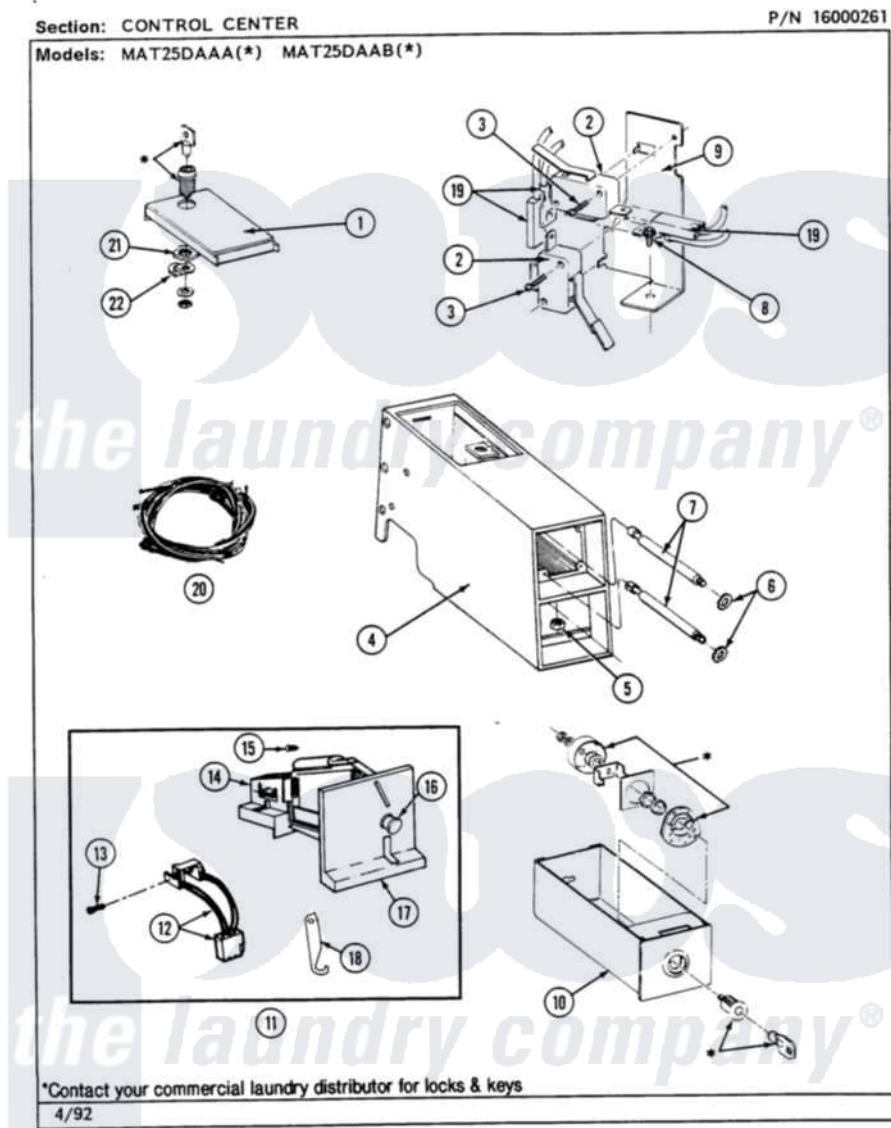

# Maytag MAT25DAABW 03 - CONTROL CENTER

Maytag Residential Maytag MAT25DAABW Washer Parts Parts Diagram 03 - CONTROL CENTER  
 Click on the part number to view part

Item	Original Part Number	Replaced By	Status	Part Description
001	203188		Not Available	TIMER ACCESS DOOR (WHT)
"	203188L		Not Available	ACCESS DOOR-ALMOND
"	203188M		Not Available	ACCESS DOOR-HARVEST WHEAT
002	<a href="#">208042</a>			Switch, Sensor
003	912012	<a href="#">3400409</a>		Screw
004	207940	<a href="#">22001407</a>		Case, Coin Slide
"	207940L	<a href="#">22001408</a>		(ALM)
"	NLA		Not Available	(H. WHEAT)
005	Y052740	<a href="#">62739</a>		Nut, Lock
006	<a href="#">910181</a>			Lockwasher, Terminal Block
007	<a href="#">213035</a>			Bolt, Locking
008	NLA		Not Available	SCREW, SENSOR SWITCH BRACKET
009	NLA		Not Available	BRACKET, SENSOR SWITCH
010	207912	<a href="#">208884</a>		Coin Box K

"	207912L	<a href="#">208884</a>	Coin Box K
"	NLA		Not Available (H. WHEAT)
011	<a href="#">207948</a>		Coin Drop Assembly
"	NLA		Not Available (25 CENTS-CANADA)
012	<a href="#">206799</a>		Optic Switch Assembly
013	<a href="#">314665</a>		Screw, Switch Assembly
014	<a href="#">207947</a>		Rejector, Coin
"	<a href="#">207949</a>		Rejector, Coin
015	NLA		Not Available SCREW, COIN DROP ASSEMBLY
016	216009		BUTTON, RETURN
017	216010	<a href="#">Y208306</a>	Kit- Mtg C
018	<a href="#">216011</a>		Spring, Return Button
019	<a href="#">208045</a>		Harness, Wire Sensor Switch To Circuit Brd
020	<a href="#">208044</a>		Harness, Wire
021	212328	<a href="#">W10139762</a>	Hex Nut, 3/4-27
022	213750	<a href="#">W10133266</a>	Cam-Lock