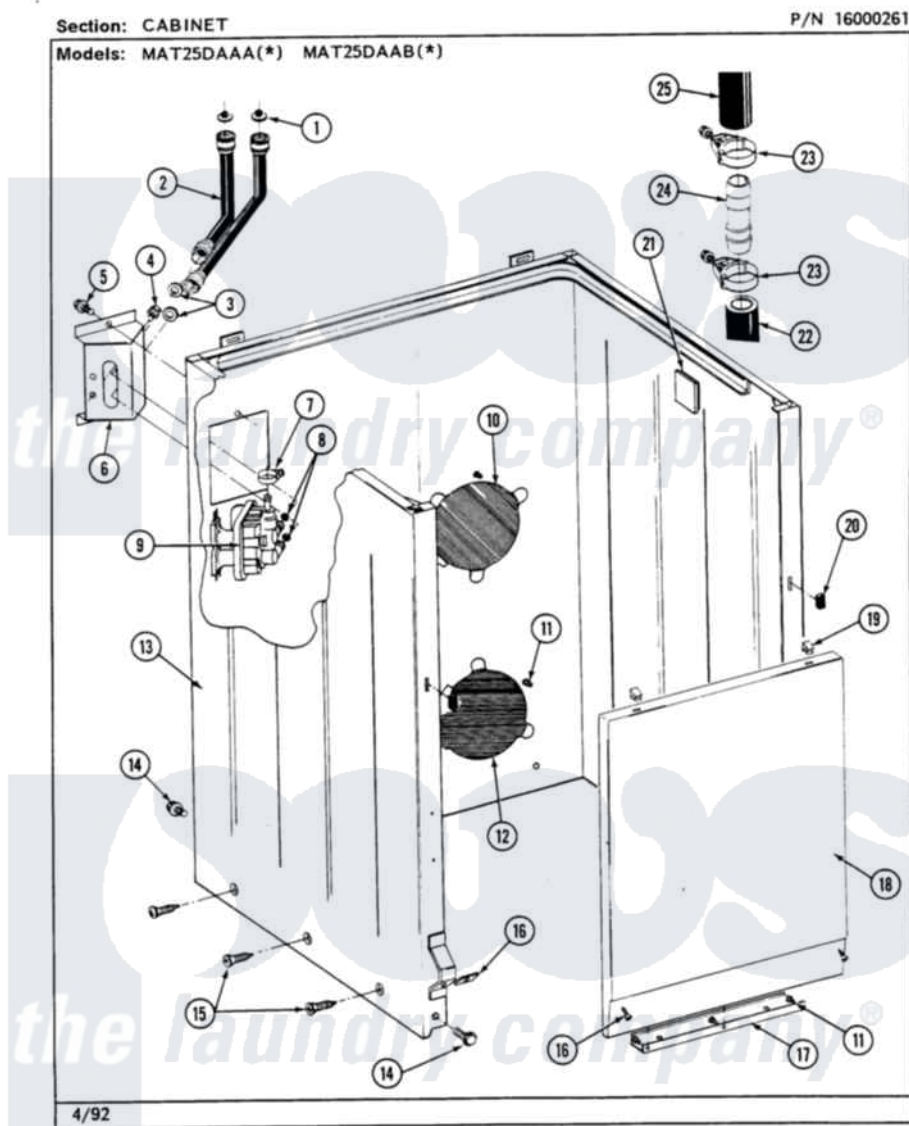

# Maytag MAT25DAABW 04 - CABINET

8

Maytag [Residential Maytag MAT25DAABW Washer Parts](#) Parts Diagram 04 - CABINET

Click on the part number to view part

Item	Original Part Number	Replaced By	Status	Part Description
001	200961	<a href="#">12001413</a>		Strainer And Washer Kit
002	205828	<a href="#">202860</a>		Inlet Hose Assembly
003	<a href="#">Y013783</a>			Washer, Inlet Hose
004	<a href="#">Y313561</a>			Screw----NA
005	212276	<a href="#">W10116760</a>		Screw
006	214812	<a href="#">22002361</a>		Bracket, Water Valve
007	<a href="#">201575</a>			Clamp, Hose
008	214337	<a href="#">96160</a>		Screen
009	205614	<a href="#">205613</a>		Water Valve
010	NLA		Not Available	PLATE, ACCESS
011	211294	<a href="#">90767</a>		Screw, 8A X 3/8 HeX Washer Head Tapping
012	212985	<a href="#">22002924</a>		Plate, Access
013	NLA		Not Available	CABINET (WHT)
014	213121	<a href="#">3400111</a>		Screw, 12-14 X 5/8
015	<a href="#">213007</a>			Xfor Cabinet See Cabinet, Back

016	<a href="#">204439</a>		Screw And Fstner Assembly
017	<a href="#">213846</a>		Guard, Belt
018	212998	Not Available	PANEL, FRONT (WHT)
"	212998L	Not Available	FRONT PANEL-ALMOND
"	NLA	Not Available	(H. WHEAT)
019	212982	<a href="#">22001650</a>	Fastener, Spring
020	214376	<a href="#">22002331</a>	Spacer, Front Panel
021	<a href="#">215058</a>		Pad, Cabinet Bumper
022	214768	<a href="#">211704</a>	Hose, Drain
023	200461	<a href="#">285655</a>	Clamp, Hose
024	211111	<a href="#">16272</a>	Connector, Straight
025	215057	<a href="#">211704</a>	Hose, Drain