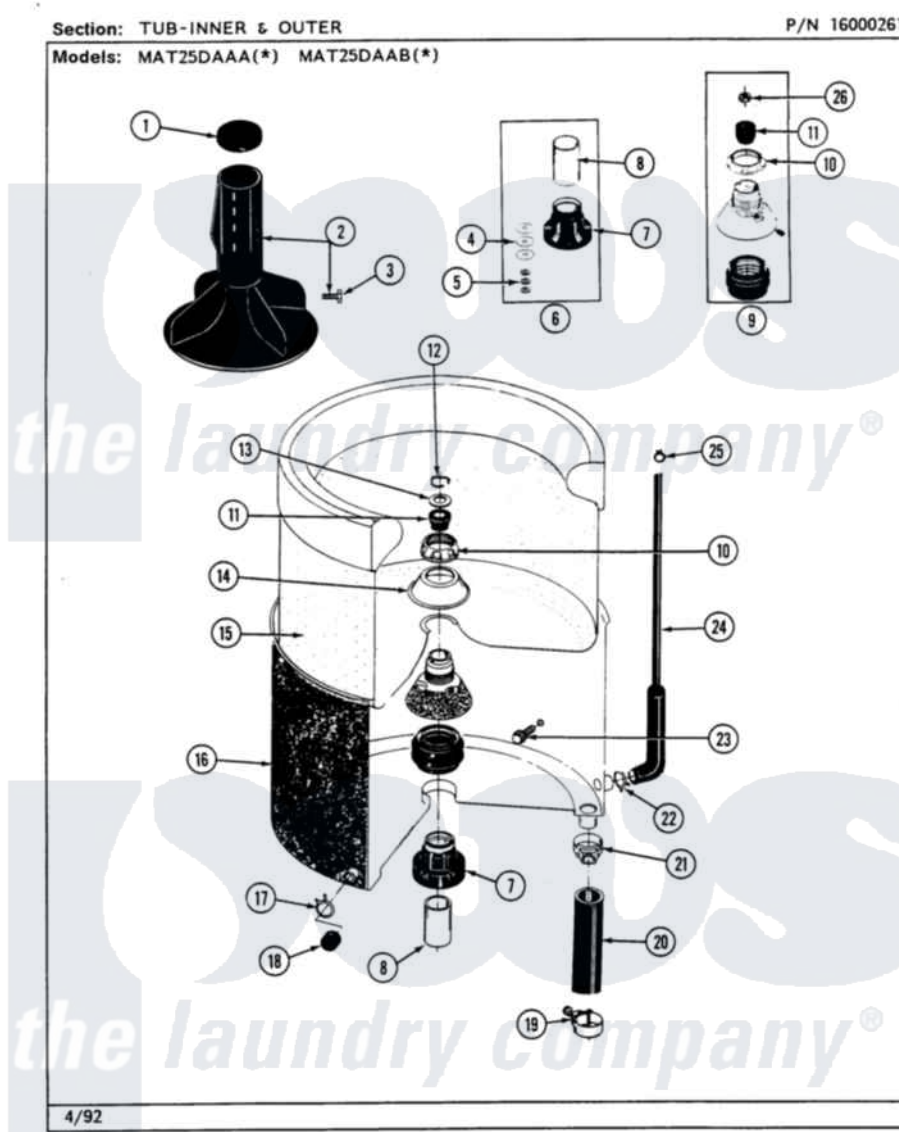

Maytag MAT25DAABW 06 - TUB-INNER & OUTER

12

Maytag [Residential Maytag MAT25DAABW Washer Parts](#) Parts Diagram 06 - TUB-INNER & OUTER
 Click on the part number to view part

Item	Original Part Number	Replaced By	Status	Part Description
001	215532			Cap, Agitator
002	207119	207228		Agitator W/Lock Screw
"	208543			Agitator
003	206478		Not Available	SCREW & WASHER FOR AGITATOR
004	211100			Washer, Outer Tub
005	Y054867			Washer, Lock
006	204013	6-2040130		Tub Bearin
007	200824	6-2040130		Tub Bearin
008	211130			Bearing Liner, Tub Bearing
009	204012	6-2095720		Mounting S
010	211047	6-2110472		Nut- Clamp
011	Y0A4298	6-0A57420		Seal- Agitator
012	Y015667			Retaining Ring
013	Y015666			Washer, Retaining -
014	211210			Washer, Clamping Nut
015	NLA		Not Available	TUB, INNER

016	205486	Not Available	PART NOT USED
017	214739	596669	Clamp, Manifold
018	214725		Cap For Spout-Outer Tub
019	202574	3367052	Clamp, Hose
020	Y212989		Hose, Outer Tub To Pump
021	200900	616099	Clamp
022	211641		Clamp, 1-1/16"
023	200744	W10175939	Bolt
"	205254	W10175938	Bolt
024	212942	22001619	Tube, Water Level Switch
025	410296	596669	Clamp, Manifold
026	Y015494		Stop Ring-Agitator Shaft