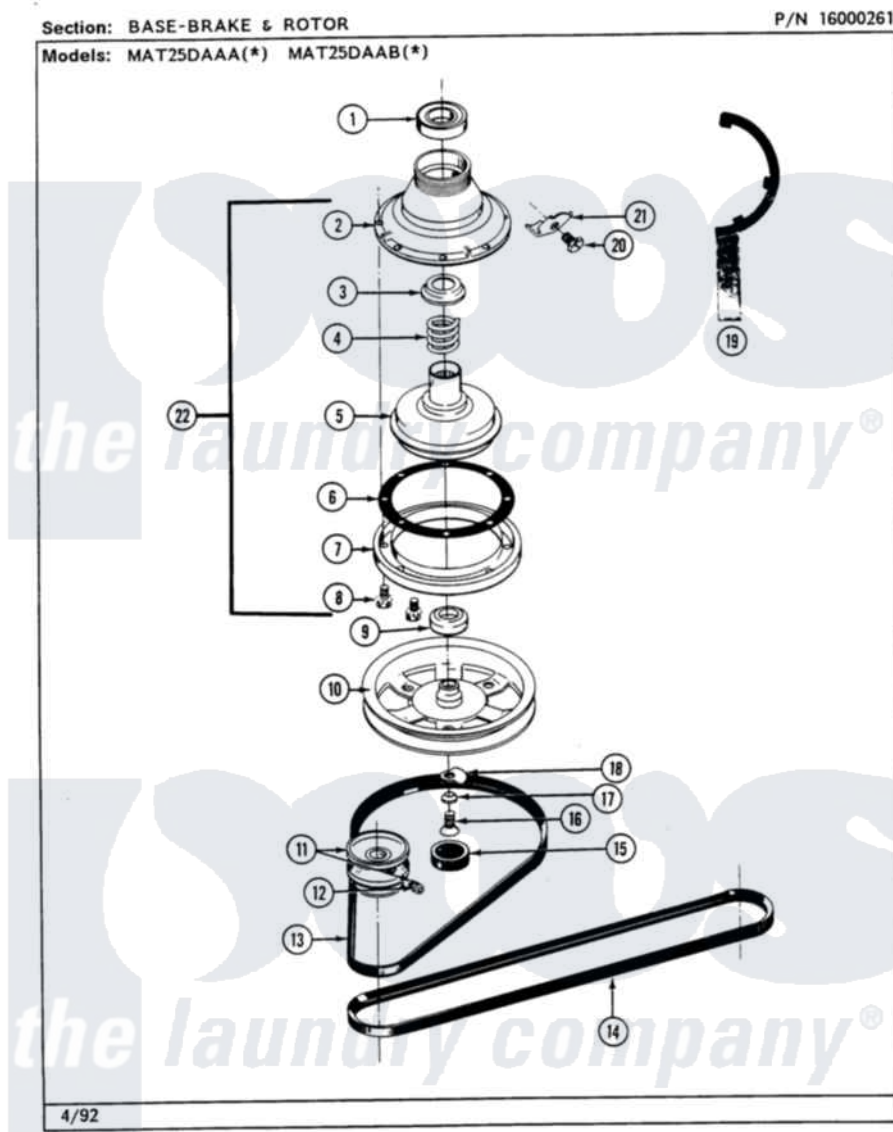

Maytag MAT25DAABW 09 - BASE/BRAKE & ROTOR

18

Maytag Residential Maytag MAT25DAABW Washer Parts Parts Diagram 09 - BASE/BRAKE & ROTOR
 Click on the part number to view part

Item	Original Part Number	Replaced By	Status	Part Description
001	Y200720	22003441		Bearing, Rear
002	211045	6-2011900		Brake Asse
003	211039	6-2011900		Brake Asse
004	211041	6-2011900		Brake Asse
005	201126	6-2011900		Brake Asse
006	211042	6-2011900		Brake Asse
007	211043	6-2011900		Brake Asse
008	211000			SCREW, BRAKE DRUM (HEX HEAD)
009	200835			Bearing, Brake Rotor
010	211059	6-2301530		Pulley
011	200816	6-2008160		Pulley- MO
012	Y053241			Set Screw, Motor Pulley
013	211125			V Belt, Drive Pulley
014	211124			Part Not Used
015	NLA		Not Available	CAP, OIL RETAINER
016	211375	681582		Screw

017	211090	22003555	Washer, Stop Lug
018	211089		Lug, Stop Pulley
019	Y038315	038315	Tool
020	213326		Bolt, Sems Retaining Clip
021	213325		Clip, Retaining
022	201190	6-2011900	Brake Asse