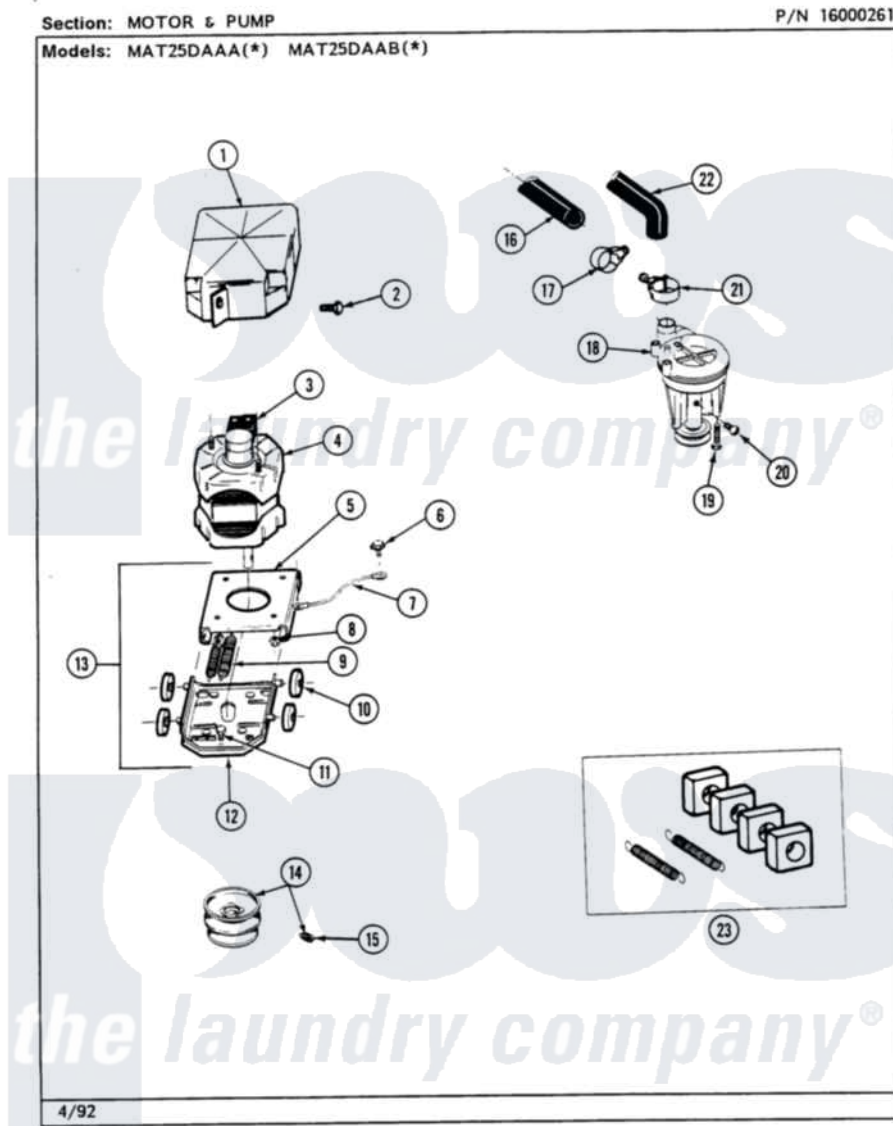

Maytag MAT25DAABW 10 - MOTOR & PUMP

20

Maytag Residential Maytag MAT25DAABW Washer Parts Parts Diagram 10 - MOTOR & PUMP
 Click on the part number to view part

Item	Original Part Number	Replaced By	Status	Part Description
001	215098			Shield, Motor
002	213121	3400111		Screw, 12-14 X 5/8
003	205132		Not Available	SWITCH, MOTOR EXTERNAL START No.201664-14,205463-4 & 201800-4
"	205133		Not Available	(PROD. IDNo. 2-1664-8 & 2-5463)
"	206505		Not Available	PROD. No.201664-15, & No.205463-3.
"	NLA		Not Available	SWITCH, MOTOR EXTERNAL START
004	201805	12002351		Motor-Drve
005	214956			Motor Mount Assembly
006	210186	3370225		Screw
007	901220			Ground Wire
008	Y311426	3400029		Nut, Adapter Plate
009	202718			Springs, Tension
010	Y204998	205000		Roller And Spring Kit 4+Spr

011	Y313561		Screw---NA
012	205908		Motor Mount Assembly
013	205999		Motor Mount Assembly
014	200816	6-2008160	Pulley- MO
015	Y053241		Set Screw, Motor Pulley
016	215057	211704	Hose, Drain
017	200461	285655	Clamp, Hose
018	202203	6-2022030	Pump As Pa
019	211880		Screw, HeX Head No.10 X 1/2 Inc
020	Y015408	22003235	Screw, Bearing Insert
021	202574	3367052	Clamp, Hose
022	Y212989		Hose, Outer Tub To Pump
023	205000		Roller And Spring Kit 4+Spr