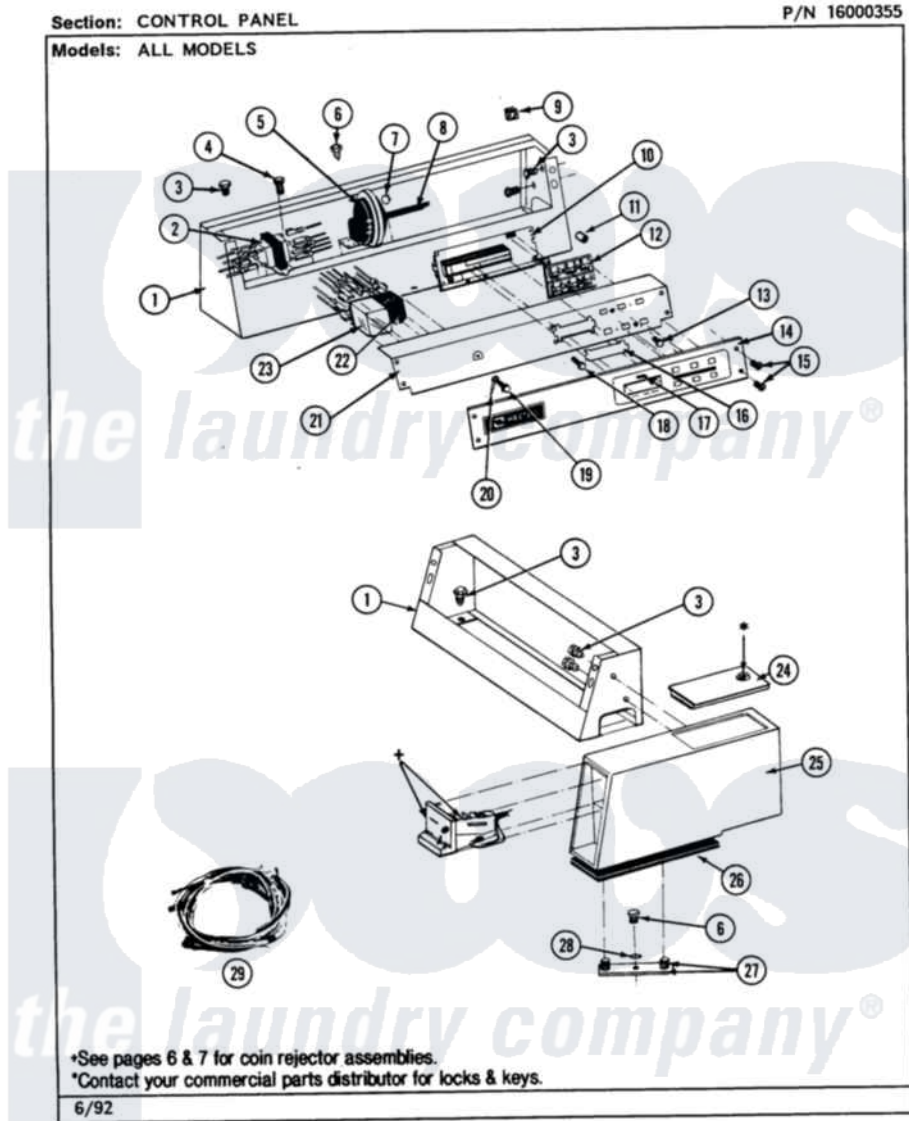

# Maytag MAT26PCAAL 01 - CONTROL PANEL

2

Maytag Residential Maytag MAT26PCAAL Washer Parts Parts Diagram 01 - CONTROL PANEL  
Click on the part number to view part

Item	Original Part Number	Replaced By	Status	Part Description
001	<a href="#">206780</a>			Control Cover Assembly
"	206780L	<a href="#">206780</a>		Control Cover Assembly
"	NLA		Not Available	(H. WHEAT)
002	<a href="#">207766</a>			Transformer
003	212276	<a href="#">W10116760</a>		Screw
004	<a href="#">Y313559</a>			Screw
005	203263	<a href="#">22004474</a>		Switch- Pr
006	211294	<a href="#">90767</a>		Screw, 8A X 3/8 HeX Washer Head Tapping
007	410296	<a href="#">596669</a>		Clamp, Manifold
008	212942	<a href="#">22001619</a>		Tube, Water Level Switch
009	<a href="#">215003</a>			Fastener, Panel And Bracket
010	<a href="#">206828</a>			Battery
"	<a href="#">912077</a>			Locknut, Reader Harness
"	NLA		Not Available	CIRCUIT BOARD ASSY
011	<a href="#">Y215513</a>			Standoff, Circuit Board
				Push Button And Switch