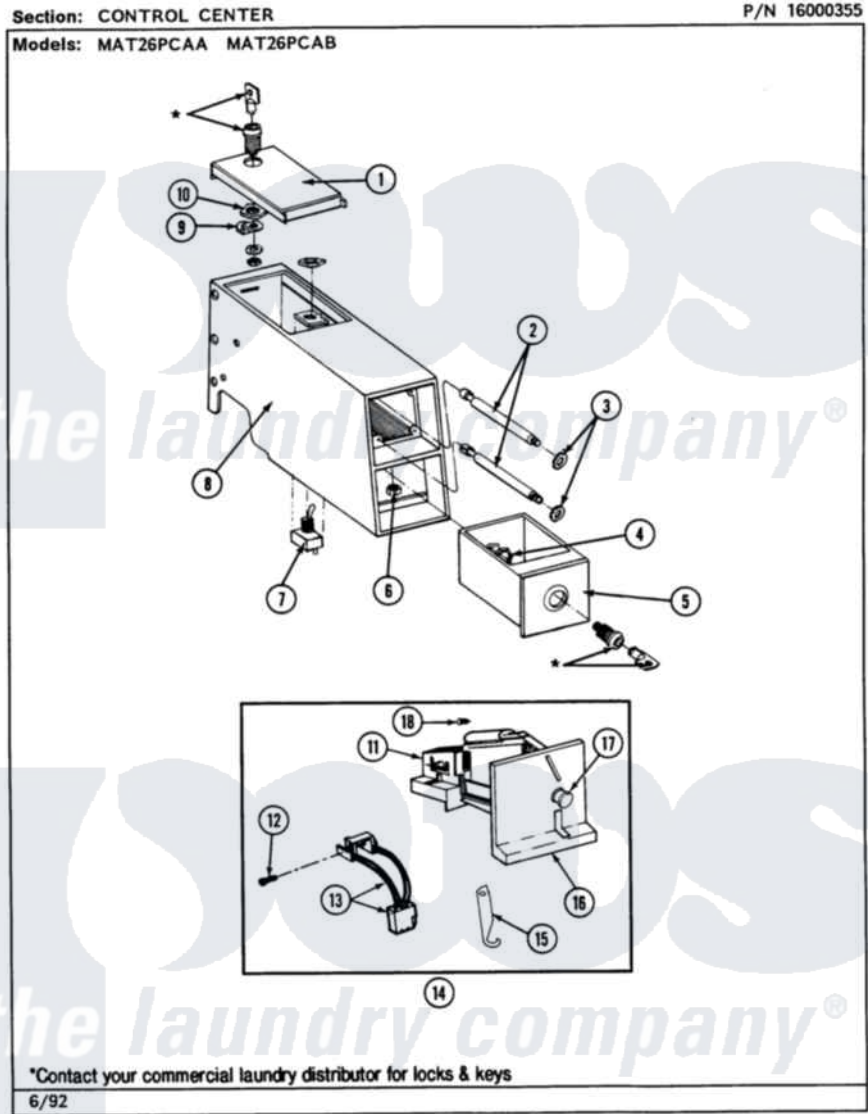

Maytag MAT26PCAAL 03 - CONTROL CENTER

6

Maytag [Residential Maytag MAT26PCAAL Washer Parts](#) Parts Diagram 03 - CONTROL CENTER
 Click on the part number to view part

Item	Original Part Number	Replaced By	Status	Part Description
001	203188		Not Available	TIMER ACCESS DOOR (WHT)
"	203188L		Not Available	ACCESS DOOR-ALMOND
"	203188M		Not Available	ACCESS DOOR-HARVEST WHEAT
002	213035			Bolt, Locking
003	910181			Lockwasher, Terminal Block
004	212328	W10139762		Hex Nut, 3/4-27
005	207912	208884		Coin Box K
"	207912L	208884		Coin Box K
"	NLA		Not Available	(H. WHEAT)
006	Y052740	62739		Nut, Lock
007	206794		Not Available	SWITCH (W/NUT)
008	207940	22001407		Case, Coin Slide
"	207940L	22001408		(ALM)
"	NLA		Not Available	(H. WHEAT)
009	213750	W10133266		Cam-Lock

010	212328	W10139762	Hex Nut, 3/4-27
011	207947		Rejector, Coin
012	314665		Screw, Switch Assembly
013	206799		Optic Switch Assembly
014	207948		Coin Drop Assembly
015	216011		Spring, Return Button
016	216010	Y208306	Kit- Mtg C
017	216009		BUTTON, RETURN
018	NLA	Not Available	SCREW