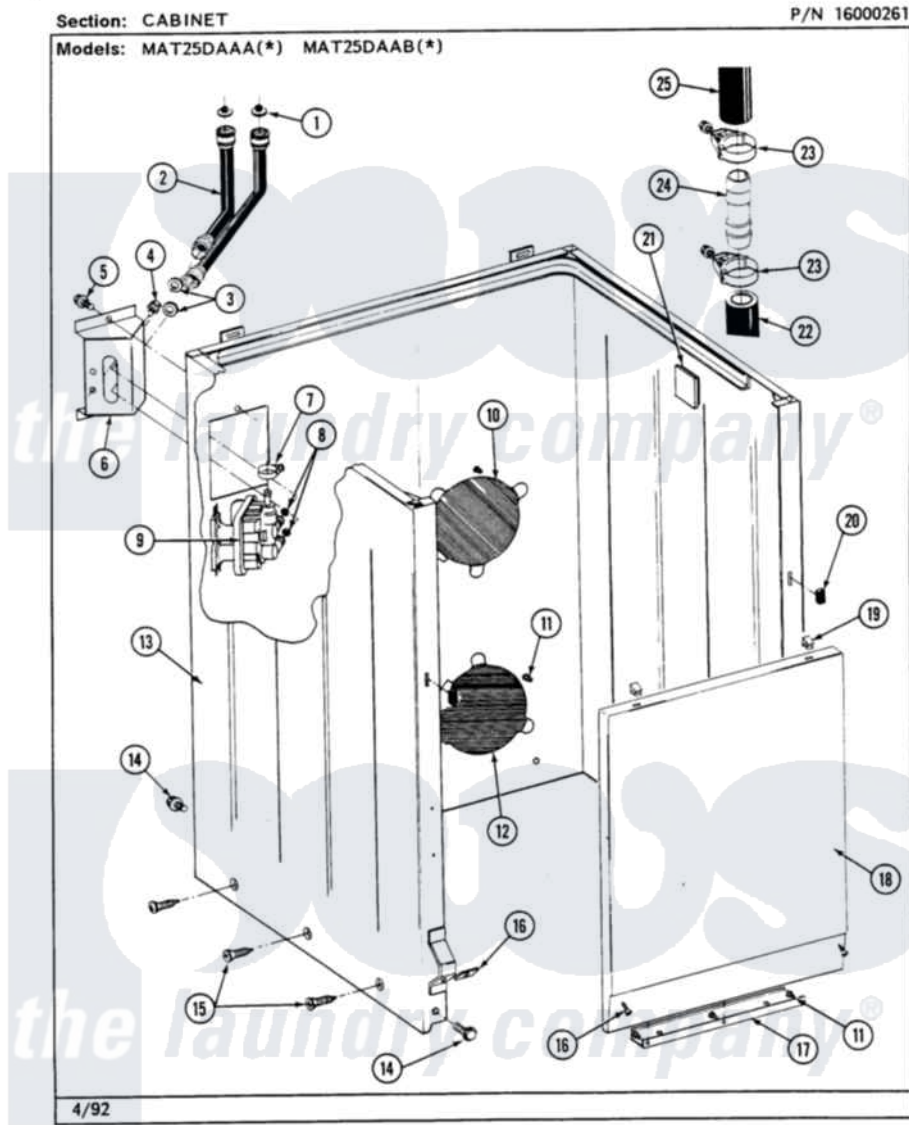

Maytag MAT26PCAAL 04 - CABINET

8

Maytag [Residential Maytag MAT26PCAAL Washer Parts](#) Parts Diagram 04 - CABINET
 Click on the part number to view part

Item	Original Part Number	Replaced By	Status	Part Description
001	200961	12001413		Strainer And Washer Kit
002	205828	202860		Inlet Hose Assembly
003	Y013783			Washer, Inlet Hose
004	Y313561			Screw----NA
005	212276	W10116760		Screw
006	214812	22002361		Bracket, Water Valve
007	201575			Clamp, Hose
008	214337	96160		Screen
009	205614	205613		Water Valve
010	NLA		Not Available	PLATE, ACCESS
011	211294	90767		Screw, 8A X 3/8 HeX Washer Head Tapping
012	212985	22002924		Plate, Access
013	NLA		Not Available	CABINET (WHT)
014	213121	3400111		Screw, 12-14 X 5/8
015	213007			Xfor Cabinet See Cabinet, Back

016	204439		Screw And Fstner Assembly
017	213846		Guard, Belt
018	212998	Not Available	PANEL, FRONT (WHT)
"	212998L	Not Available	FRONT PANEL-ALMOND
"	NLA	Not Available	(H. WHEAT)
019	212982	22001650	Fastener, Spring
020	214376	22002331	Spacer, Front Panel
021	215058		Pad, Cabinet Bumper
022	214768	211704	Hose, Drain
023	200461	285655	Clamp, Hose
024	211111	16272	Connector, Straight
025	215057	211704	Hose, Drain