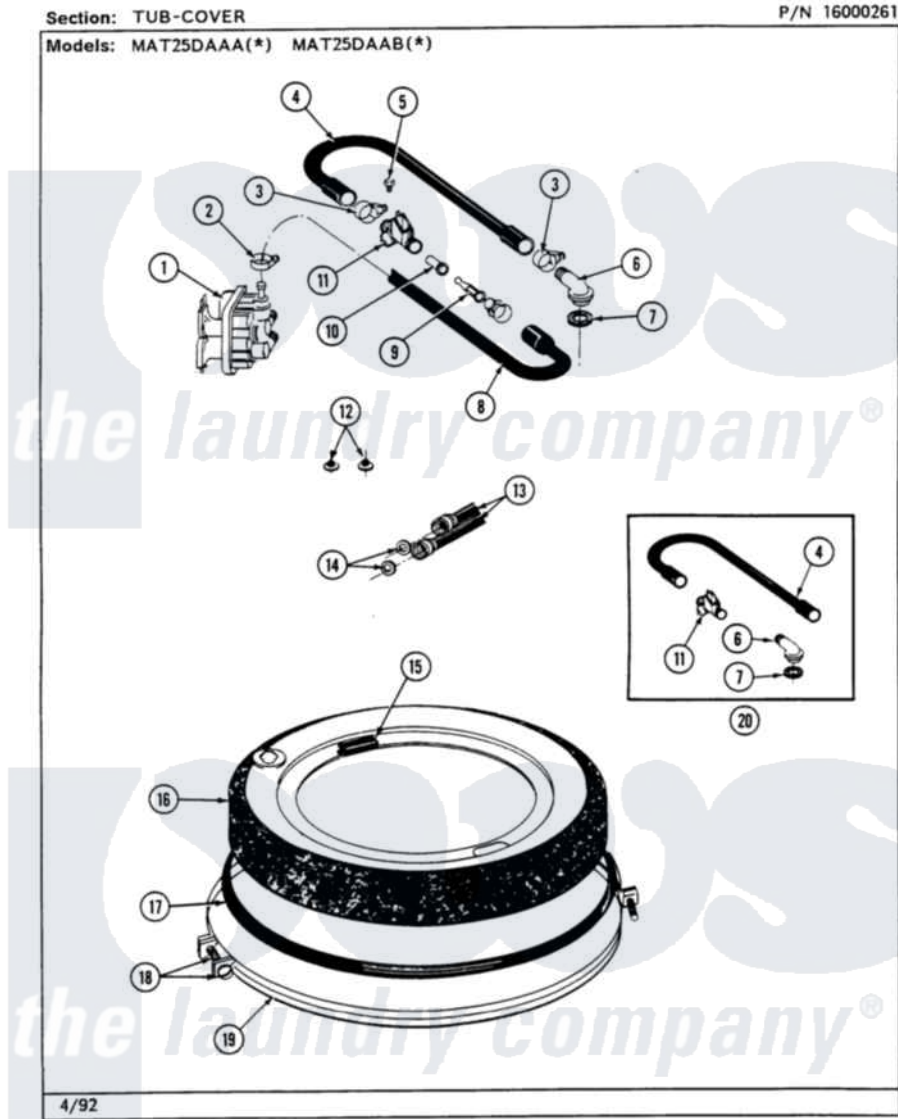

Maytag MAT26PCAAL 05 - TUB

10

Maytag [Residential Maytag MAT26PCAAL Washer Parts](#) Parts Diagram 05 - TUB
 Click on the part number to view part

Item	Original Part Number	Replaced By	Status	Part Description
001	205614	205613		Water Valve
002	201575			Clamp, Hose
003	202515	596669		Clamp, Manifold
004	Y215234			Hose, Injector Fill
005	312620			Screw, Sems
006	215235			Tube, Injector
007	215233			Seal For Injector Tube
008	213013			Hose, Injector
009	213015			Nozzle, Injector
010	213016	216201		Nozzle
011	215447			Sleeve For Injector
012	200961	12001413		Strainer And Washer Kit
013	205828	202860		Inlet Hose Assembly
014	Y013783			Washer, Inlet Hose
015	215232			Bumper, Unbalance
016	206380		Not Available	COVER, TUB

017

[211232](#)

Seal, Tub Cover

018

[205529](#)

Nut And Bolt Kit For Tub Clam

019

[200846](#)

Clamp - Tub Cover

020

206683

[206680](#)

Water Injector Assembly