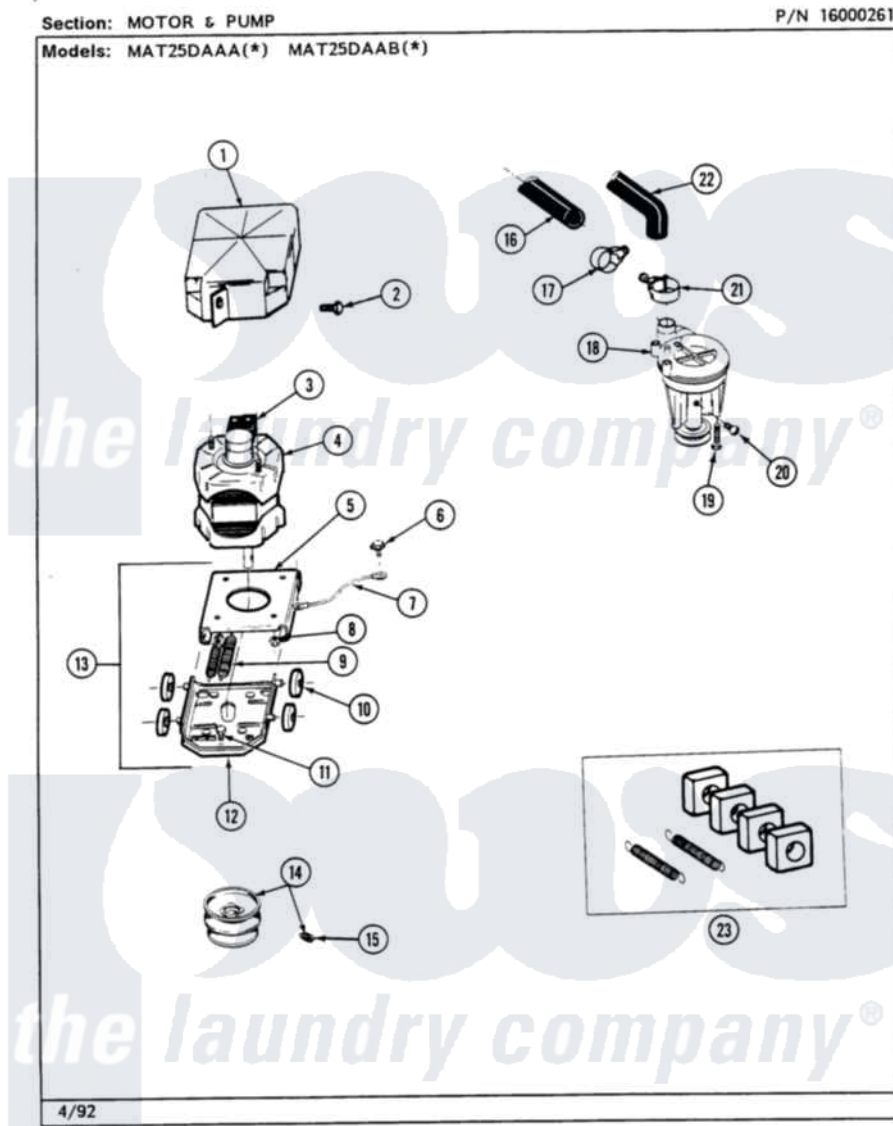

Maytag MAT26PCAAL 10 - MOTOR & PUMP

20

Maytag [Residential Maytag MAT26PCAAL Washer Parts](#) Parts Diagram 10 - MOTOR & PUMP
 Click on the part number to view part

Item	Original Part Number	Replaced By	Status	Part Description
001	215098			Shield, Motor
002	213121	3400111		Screw, 12-14 X 5/8
003	205132		Not Available	SWITCH, MOTOR EXTERNAL START No.201664-14,205463-4 & 201800-4
"	205133		Not Available	(PROD. IDNo. 2-1664-8 & 2-5463)
"	206505		Not Available	PROD. No.201664-15, & No.205463-3.
"	NLA		Not Available	SWITCH, MOTOR EXTERNAL START
004	201805	12002351		Motor-Drve
005	214956			Motor Mount Assembly
006	210186	3370225		Screw
007	901220			Ground Wire
008	Y311426	3400029		Nut, Adapter Plate
009	202718			Springs, Tension
010	Y204998	205000		Roller And Spring Kit 4+Spr

011	Y313561		Screw---NA
012	205908		Motor Mount Assembly
013	205999		Motor Mount Assembly
014	200816	6-2008160	Pulley- MO
015	Y053241		Set Screw, Motor Pulley
016	215057	211704	Hose, Drain
017	200461	285655	Clamp, Hose
018	202203	6-2022030	Pump As Pa
019	211880		Screw, HeX Head No.10 X 1/2 Inc
020	Y015408	22003235	Screw, Bearing Insert
021	202574	3367052	Clamp, Hose
022	Y212989		Hose, Outer Tub To Pump
023	205000		Roller And Spring Kit 4+Spr