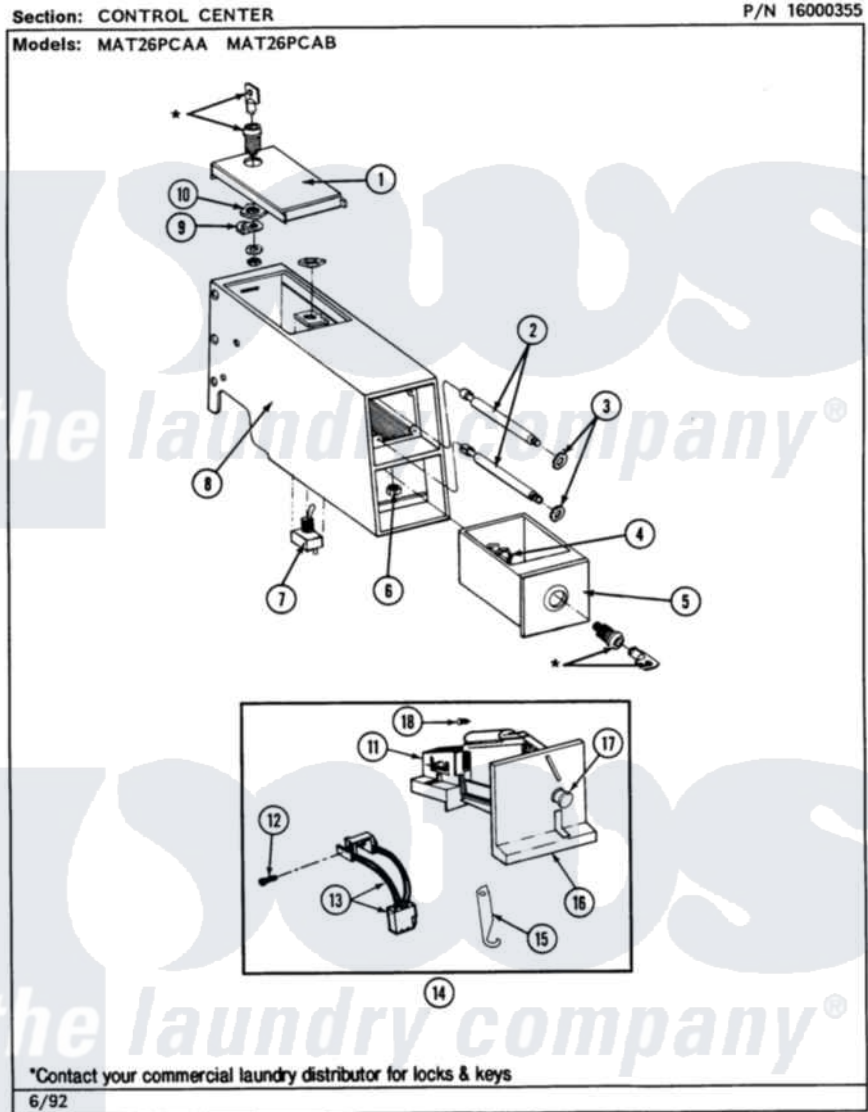

Maytag MAT26PCAAW 03 - CONTROL CENTER

6

Maytag [Residential Maytag MAT26PCAAW Washer Parts](#) Parts Diagram 03 - CONTROL CENTER
 Click on the part number to view part

| Item | Original Part Number | Replaced By | Status | Part Description |
|------|------------------------|---------------------------|---------------|----------------------------|
| 001 | 203188 | | Not Available | TIMER ACCESS DOOR (WHT) |
| " | 203188L | | Not Available | ACCESS DOOR-ALMOND |
| " | 203188M | | Not Available | ACCESS DOOR-HARVEST WHEAT |
| 002 | 213035 | | | Bolt, Locking |
| 003 | 910181 | | | Lockwasher, Terminal Block |
| 004 | 212328 | W10139762 | | Hex Nut, 3/4-27 |
| 005 | 207912 | 208884 | | Coin Box K |
| " | 207912L | 208884 | | Coin Box K |
| " | NLA | | Not Available | (H. WHEAT) |
| 006 | Y052740 | 62739 | | Nut, Lock |
| 007 | 206794 | | Not Available | SWITCH (W/NUT) |
| 008 | 207940 | 22001407 | | Case, Coin Slide |
| " | 207940L | 22001408 | | (ALM) |
| " | NLA | | Not Available | (H. WHEAT) |
| 009 | 213750 | W10133266 | | Cam-Lock |

| | | | |
|-----|------------------------|---------------------------|------------------------|
| 010 | 212328 | W10139762 | Hex Nut, 3/4-27 |
| 011 | 207947 | | Rejector, Coin |
| 012 | 314665 | | Screw, Switch Assembly |
| 013 | 206799 | | Optic Switch Assembly |
| 014 | 207948 | | Coin Drop Assembly |
| 015 | 216011 | | Spring, Return Button |
| 016 | 216010 | Y208306 | Kit- Mtg C |
| 017 | 216009 | | BUTTON, RETURN |
| 018 | NLA | Not Available | SCREW |