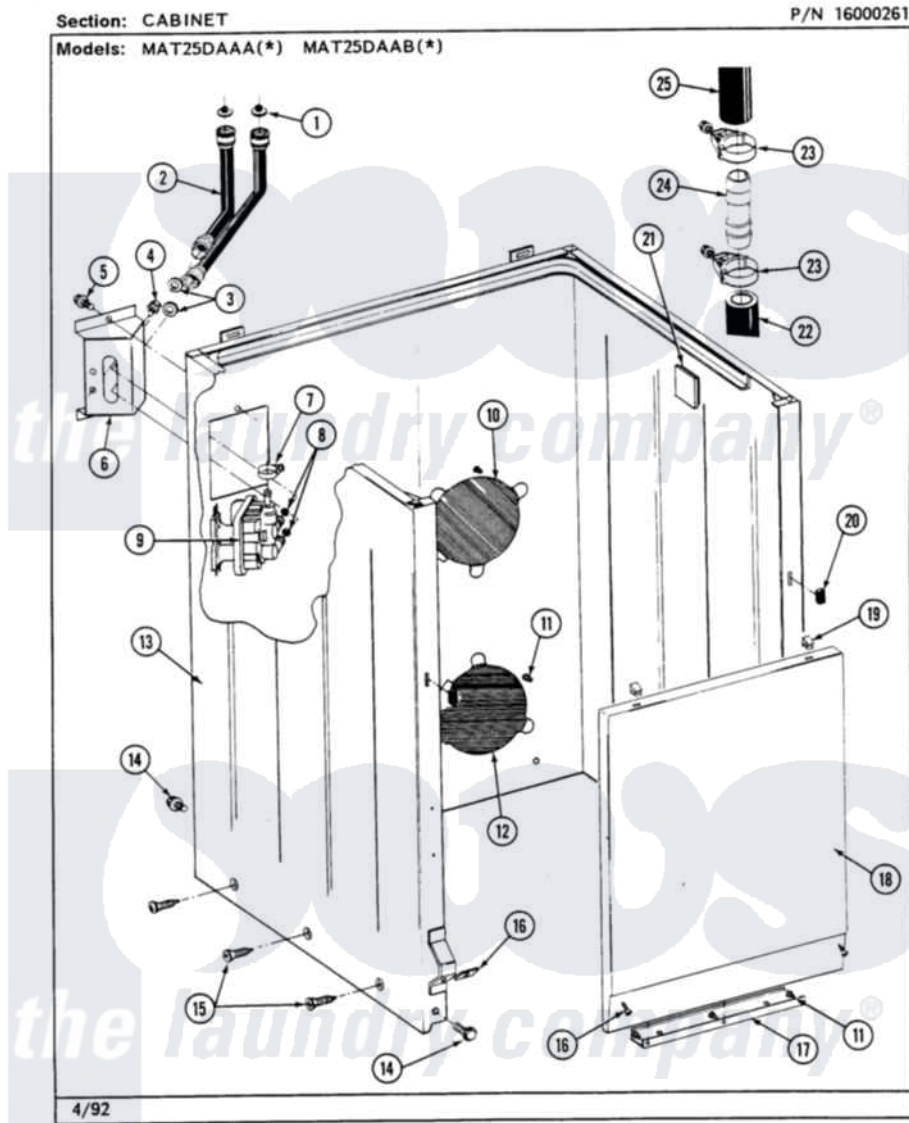

# Maytag MAT26PCAAW 04 - CABINET

8

Maytag [Residential Maytag MAT26PCAAW Washer Parts](#) Parts Diagram 04 - CABINET

Click on the part number to view part

Item	Original Part Number	Replaced By	Status	Part Description
001	200961	<a href="#">12001413</a>		Strainer And Washer Kit
002	205828	<a href="#">202860</a>		Inlet Hose Assembly
003	<a href="#">Y013783</a>			Washer, Inlet Hose
004	<a href="#">Y313561</a>			Screw----NA
005	212276	<a href="#">W10116760</a>		Screw
006	214812	<a href="#">22002361</a>		Bracket, Water Valve
007	<a href="#">201575</a>			Clamp, Hose
008	214337	<a href="#">96160</a>		Screen
009	205614	<a href="#">205613</a>		Water Valve
010	NLA		Not Available	PLATE, ACCESS
011	211294	<a href="#">90767</a>		Screw, 8A X 3/8 HeX Washer Head Tapping
012	212985	<a href="#">22002924</a>		Plate, Access
013	NLA		Not Available	CABINET (WHT)
014	213121	<a href="#">3400111</a>		Screw, 12-14 X 5/8
015	<a href="#">213007</a>			Xfor Cabinet See Cabinet, Back

016	<a href="#">204439</a>		Screw And Fstner Assembly
017	<a href="#">213846</a>		Guard, Belt
018	212998	Not Available	PANEL, FRONT (WHT)
"	212998L	Not Available	FRONT PANEL-ALMOND
"	NLA	Not Available	(H. WHEAT)
019	212982	<a href="#">22001650</a>	Fastener, Spring
020	214376	<a href="#">22002331</a>	Spacer, Front Panel
021	<a href="#">215058</a>		Pad, Cabinet Bumper
022	214768	<a href="#">211704</a>	Hose, Drain
023	200461	<a href="#">285655</a>	Clamp, Hose
024	211111	<a href="#">16272</a>	Connector, Straight
025	215057	<a href="#">211704</a>	Hose, Drain