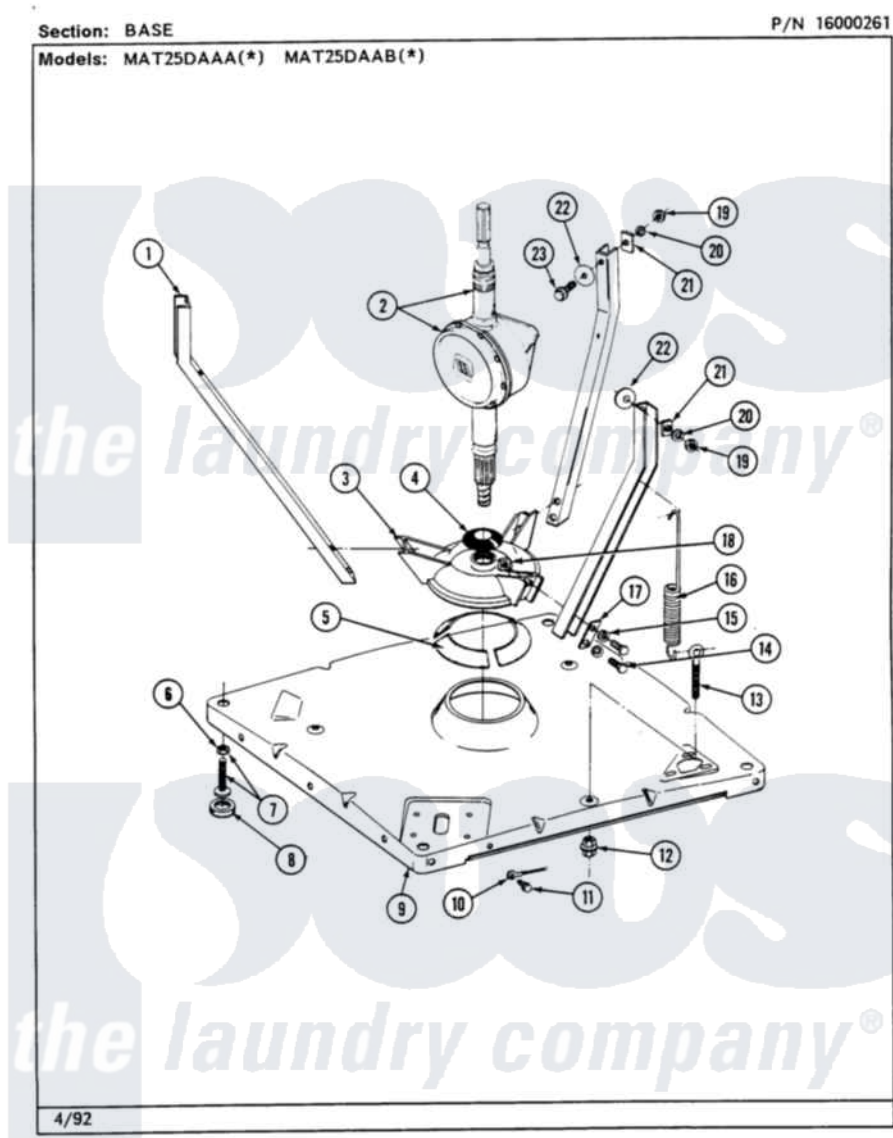

Maytag MAT26PCAAW 08 - BASE

16

Maytag [Residential Maytag MAT26PCAAW Washer Parts](#) Parts Diagram 08 - BASE
 Click on the part number to view part

Item	Original Part Number	Replaced By	Status	Part Description
001	213100		Not Available	PART NOT USED
002	206708	6-2097790		Transmison
003	203725			Damper W/Bolt And Clip
004	211028	22001586		Deflector, Water
005	203956			Damper Pad Kit
006	210385			Lock Nut For Adjustable Leg
007	Y302699	22003428		Leg, Adjustable
008	210684			Foot, Adjustable Leg
009	203274			Base With Damper Pads
010	204807			Ground Wire, Supp. Plte To Top Cover
011	210186	3370225		Screw
012	211949			Nut, Adjustment Eyebolt
013	213120	216416		Bolt, Eye/Centering Spring
014	Y015627			Screw- Hex
015	911852	486009		Lockwasher
016	213054			Centering Spring - 3 Used

017	213073		Washer, Double Brace
018	Y052785		Nut, Brace To Damper
019	Y052734		Nut, Carrage Bolts And Bracket
020	Y054867		Washer, Lock
021	212979	Not Available	WASHER, TUB BRACE
022	211100		Washer, Outer Tub
023	200744	W10175939	Bolt
"	205254	W10175938	Bolt