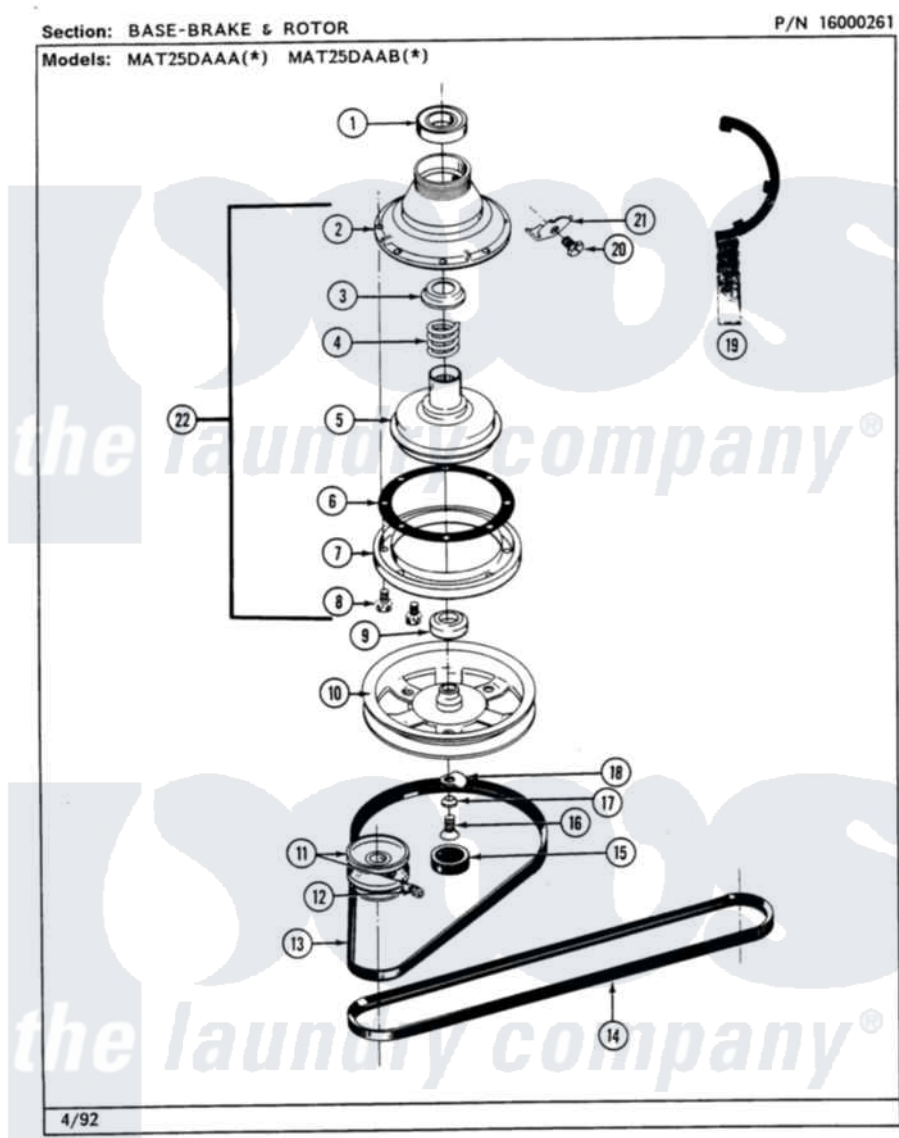

Maytag MAT26PCAAW 09 - BASE/BRAKE & ROTOR

18

Maytag Residential Maytag MAT26PCAAW Washer Parts Parts Diagram 09 - BASE/BRAKE & ROTOR
 Click on the part number to view part

Item	Original Part Number	Replaced By	Status	Part Description
001	Y200720	22003441		Bearing, Rear
002	211045	6-2011900		Brake Asse
003	211039	6-2011900		Brake Asse
004	211041	6-2011900		Brake Asse
005	201126	6-2011900		Brake Asse
006	211042	6-2011900		Brake Asse
007	211043	6-2011900		Brake Asse
008	211000			SCREW, BRAKE DRUM (HEX HEAD)
009	200835			Bearing, Brake Rotor
010	211059	6-2301530		Pulley
011	200816	6-2008160		Pulley- MO
012	Y053241			Set Screw, Motor Pulley
013	211125			V Belt, Drive Pulley
014	211124			Part Not Used
015	NLA		Not Available	CAP, OIL RETAINER
016	211375	681582		Screw

017	211090	22003555	Washer, Stop Lug
018	211089		Lug, Stop Pulley
019	Y038315	038315	Tool
020	213326		Bolt, Sems Retaining Clip
021	213325		Clip, Retaining
022	201190	6-2011900	Brake Asse