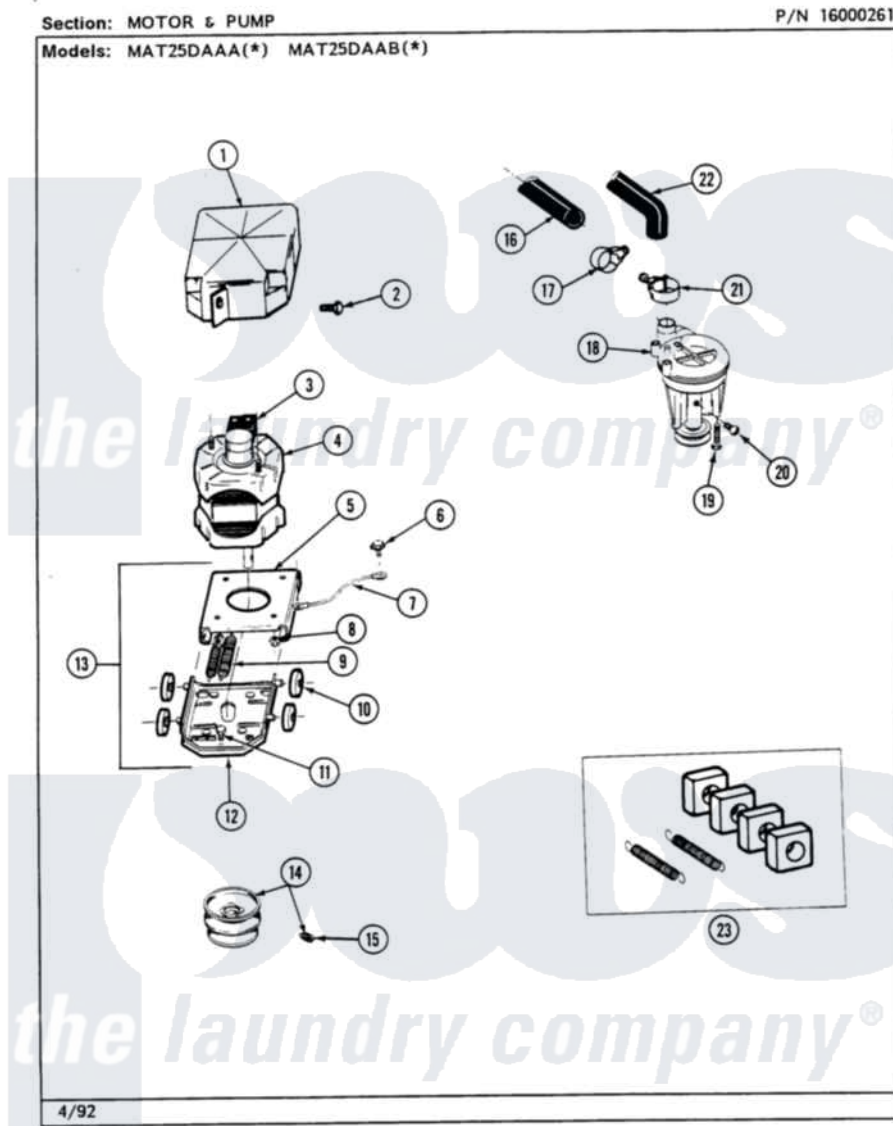

Maytag MAT26PCAAW 10 - MOTOR & PUMP

20

Maytag Residential Maytag MAT26PCAAW Washer Parts Parts Diagram 10 - MOTOR & PUMP
 Click on the part number to view part

Item	Original Part Number	Replaced By	Status	Part Description
001	215098			Shield, Motor
002	213121	3400111		Screw, 12-14 X 5/8
003	205132		Not Available	SWITCH, MOTOR EXTERNAL START No.201664-14,205463-4 & 201800-4
"	205133		Not Available	(PROD. IDNo. 2-1664-8 & 2-5463)
"	206505		Not Available	PROD. No.201664-15, & No.205463-3.
"	NLA		Not Available	SWITCH, MOTOR EXTERNAL START
004	201805	12002351		Motor-Drve
005	214956			Motor Mount Assembly
006	210186	3370225		Screw
007	901220			Ground Wire
008	Y311426	3400029		Nut, Adapter Plate
009	202718			Springs, Tension
010	Y204998	205000		Roller And Spring Kit 4+Spr

011	Y313561		Screw---NA
012	205908		Motor Mount Assembly
013	205999		Motor Mount Assembly
014	200816	6-2008160	Pulley- MO
015	Y053241		Set Screw, Motor Pulley
016	215057	211704	Hose, Drain
017	200461	285655	Clamp, Hose
018	202203	6-2022030	Pump As Pa
019	211880		Screw, HeX Head No.10 X 1/2 Inc
020	Y015408	22003235	Screw, Bearing Insert
021	202574	3367052	Clamp, Hose
022	Y212989		Hose, Outer Tub To Pump
023	205000		Roller And Spring Kit 4+Spr