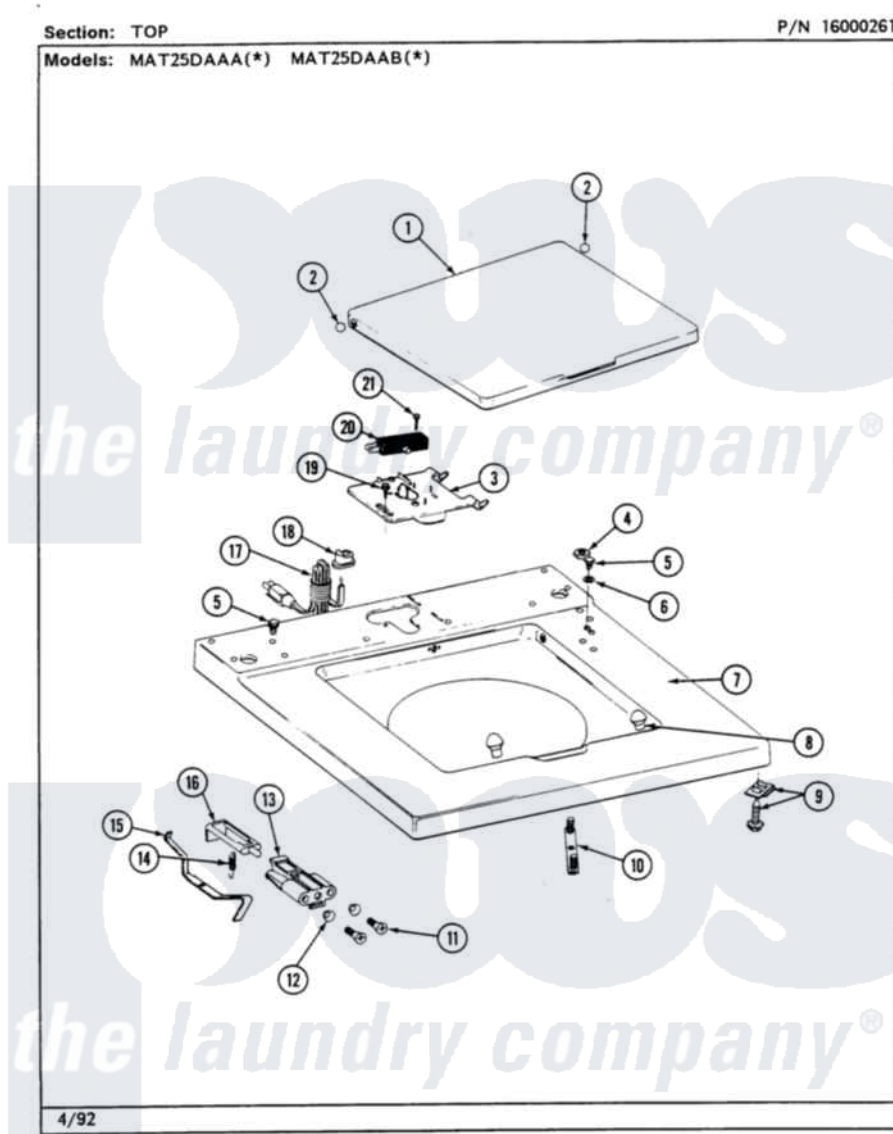

Maytag MAT26PCABG 01 - TOP

4

Maytag Residential Maytag MAT26PCABG Washer Parts Parts Diagram 01 - TOP
 Click on the part number to view part

Item	Original Part Number	Replaced By	Status	Part Description
001	214901		Not Available	LID-WHITE
"	NLA		Not Available	(ALM)
002	211726			Hinge, Ball Lid
003	Y215699	22001678		Bracket, Switch And Fuse
004	Y052740	62739		Nut, Lock
005	211294	90767		Screw, 8A X 3/8 HeX Washer Head Tapping
006	910309			Washer, Mounting Strap
007	207173		Not Available	TOP COVER ASSEMBLY (WHT)
"	NLA		Not Available	(ALM)
008	212716			Bumper, Lid
009	204445			Screw And Fastener Assembly
010	NLA		Not Available	STRAP, MOUNTING
011	910182	25-7809		Screw, No.6-20 1/2 Flthd Torx
012	211500			Washer, Bracket To Top Cover
013	201068			Plunger And Bracket

013	204900		Assembly--W
"	NLA	Not Available	PLUNGER & BRACKET KIT
014	213720		Spring, Lid Switch
015	215704		Lever, Unbalance
016	216255		Plunger, Lid Switch
"	NLA	Not Available	PLUNGER, LID SWITCH
017	204590		Cord, Power
018	211881		Grommet, Cord Part Not Used- Gas Models Only
019	207159	489355	Screw, 8 X 1/2
020	206415		Switch, Lid
021	213501		Screw, No.6-20 X 1-1/8 Inch