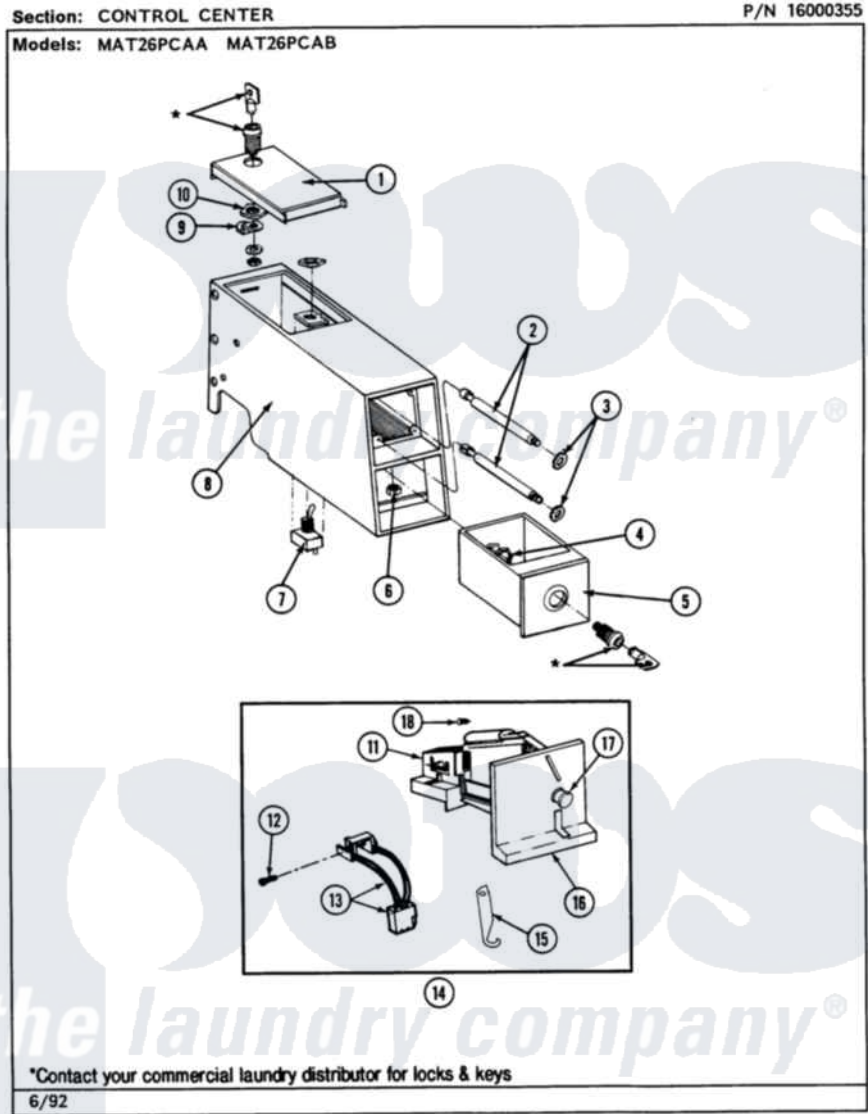

Maytag MAT26PCABG 02 - CONTROL CENTER

6

Maytag [Residential Maytag MAT26PCABG Washer Parts](#) Parts Diagram 02 - CONTROL CENTER
 Click on the part number to view part

Item	Original Part Number	Replaced By	Status	Part Description
001	203188		Not Available	TIMER ACCESS DOOR (WHT)
"	203188L		Not Available	ACCESS DOOR-ALMOND
"	203188M		Not Available	ACCESS DOOR-HARVEST WHEAT
002	213035			Bolt, Locking
003	910181			Lockwasher, Terminal Block
004	212328	W10139762		Hex Nut, 3/4-27
005	207912	208884		Coin Box K
"	207912L	208884		Coin Box K
"	NLA		Not Available	(H. WHEAT)
006	Y052740	62739		Nut, Lock
007	206794		Not Available	SWITCH (W/NUT)
008	207940	22001407		Case, Coin Slide
"	207940L	22001408		(ALM)
"	NLA		Not Available	(H. WHEAT)
009	213750	W10133266		Cam-Lock

010	212328	W10139762	Hex Nut, 3/4-27
011	207949		Rejector, Coin
012	314665		Screw, Switch Assembly
013	206799		Optic Switch Assembly
014	NLA	Not Available	DROP, COIN ASSEMBLY (25 CENTS)
015	216011		Spring, Return Button
016	216010	Y208306	Kit- Mtg C
017	216009		BUTTON, RETURN
018	NLA	Not Available	SCREW