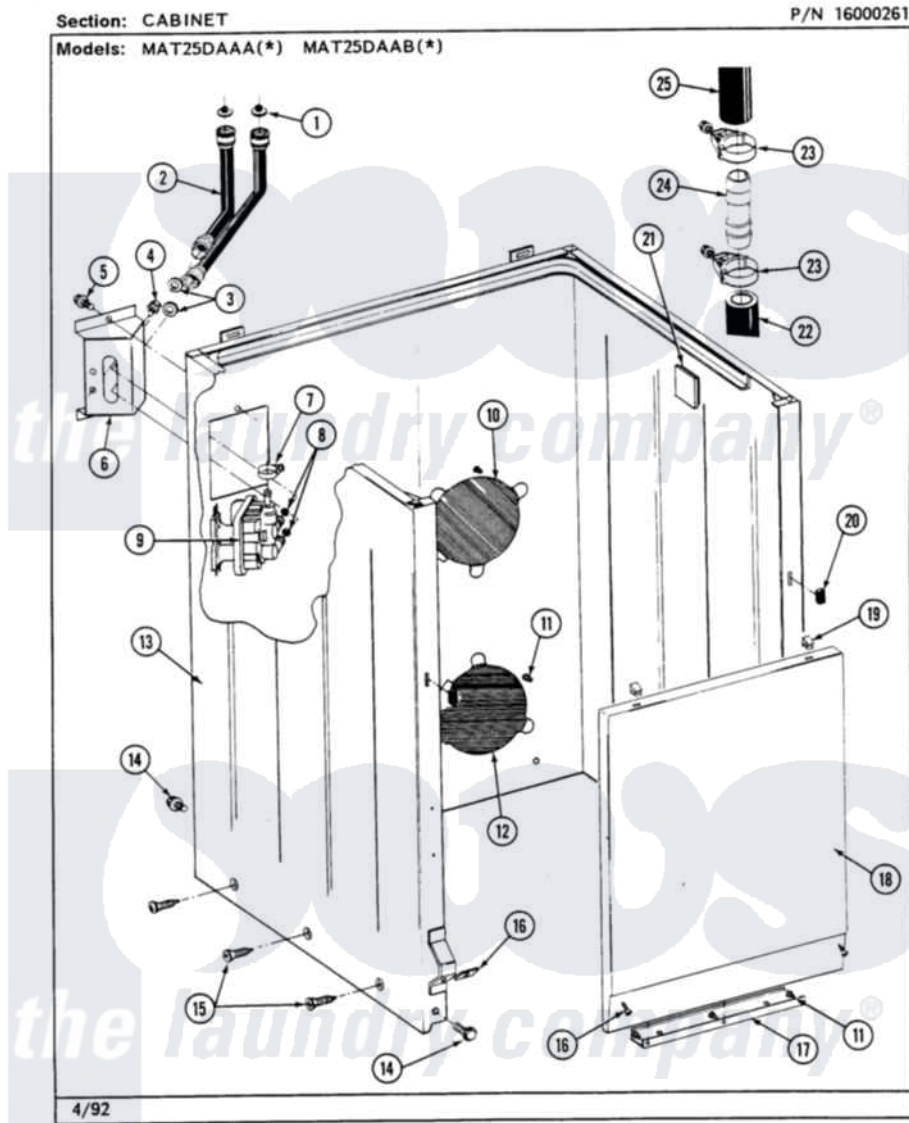

Maytag MAT26PCABG 03 - CABINET

8

Maytag [Residential Maytag MAT26PCABG Washer Parts](#) Parts Diagram 03 - CABINET

Click on the part number to view part

Item	Original Part Number	Replaced By	Status	Part Description
001	200961	12001413		Strainer And Washer Kit
002	205828	202860		Inlet Hose Assembly
003	Y013783			Washer, Inlet Hose
004	Y313561			Screw----NA
005	212276	W10116760		Screw
006	214812	22002361		Bracket, Water Valve
007	201575			Clamp, Hose
008	214337	96160		Screen
009	205614	205613		Water Valve
010	NLA		Not Available	PLATE, ACCESS
011	211294	90767		Screw, 8A X 3/8 HeX Washer Head Tapping
012	212985	22002924		Plate, Access
013	NLA		Not Available	CABINET (WHT)
014	213121	3400111		Screw, 12-14 X 5/8
015	213007			Xfor Cabinet See Cabinet, Back

016	204439		Screw And Fstner Assembly
017	213846		Guard, Belt
018	212998	Not Available	PANEL, FRONT (WHT)
"	212998L	Not Available	FRONT PANEL-ALMOND
"	NLA	Not Available	(H. WHEAT)
019	212982	22001650	Fastener, Spring
020	214376	22002331	Spacer, Front Panel
021	215058		Pad, Cabinet Bumper
022	214768	211704	Hose, Drain
023	200461	285655	Clamp, Hose
024	211111	16272	Connector, Straight
025	215057	211704	Hose, Drain