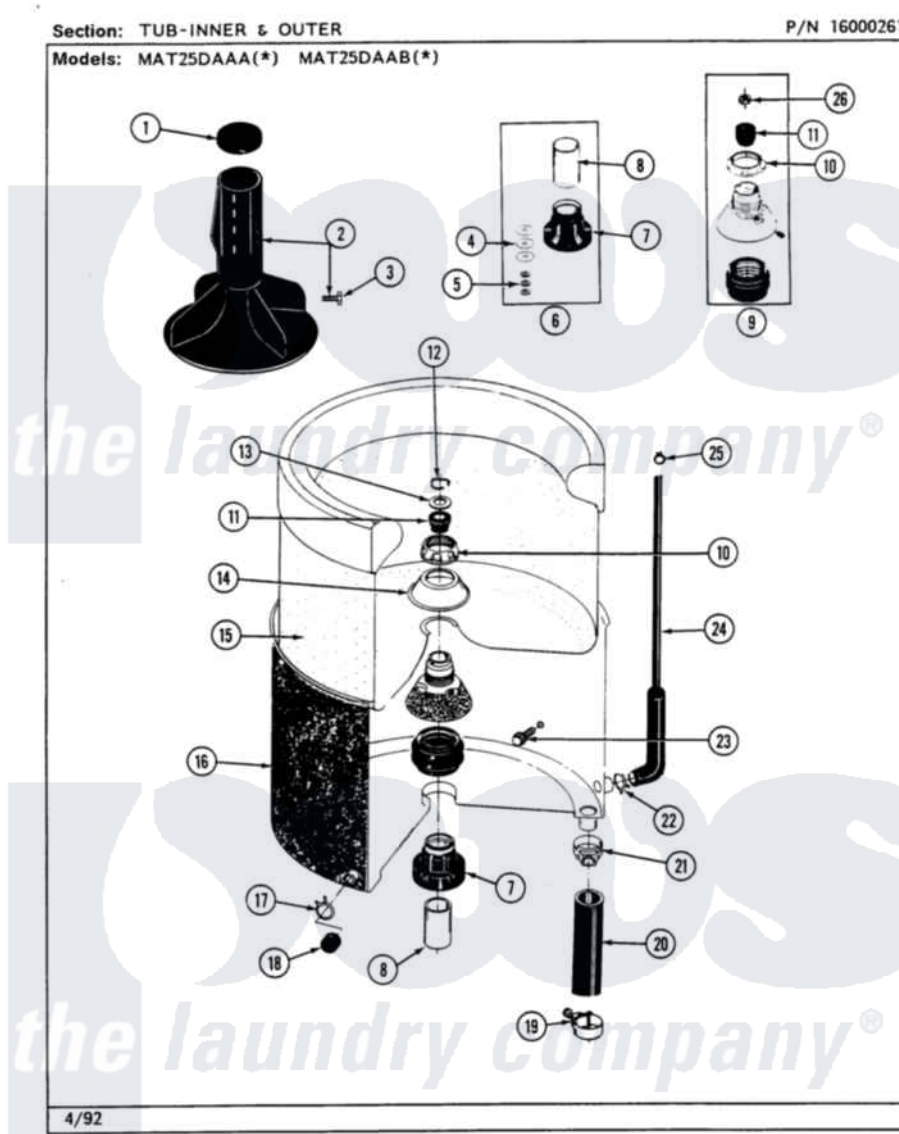

Maytag MAT26PCABG 05 - TUB-INNER & OUTER

12

Maytag Residential Maytag MAT26PCABG Washer Parts Parts Diagram 05 - TUB-INNER & OUTER
 Click on the part number to view part

Item	Original Part Number	Replaced By	Status	Part Description
001	215532			Cap, Agitator
002	207119	207228		Agitator W/Lock Screw
"	207228			Agitator W/Lock Screw
003	206478		Not Available	SCREW & WASHER FOR AGITATOR
004	211100			Washer, Outer Tub
005	Y054867			Washer, Lock
006	204013	6-2040130		Tub Bearin
007	200824	6-2040130		Tub Bearin
008	211130			Bearing Liner, Tub Bearing
009	204012	6-2095720		Mounting S
010	211047	6-2110472		Nut- Clamp
011	Y0A4298	6-0A57420		Seal- Agitator
012	Y015667			Retaining Ring
013	Y015666			Washer, Retaining -
014	211210			Washer, Clamping Nut
015	NLA		Not Available	TUB, INNER

016	205486	Not Available	PART NOT USED
017	214739	596669	Clamp, Manifold
018	214725		Cap For Spout-Outer Tub
019	202574	3367052	Clamp, Hose
020	Y212989		Hose, Outer Tub To Pump
021	200900	616099	Clamp
022	211641		Clamp, 1-1/16"
023	200744	W10175939	Bolt
"	205254	W10175938	Bolt
024	212942	22001619	Tube, Water Level Switch
025	410296	596669	Clamp, Manifold
026	215980		Plug, Filter Hole