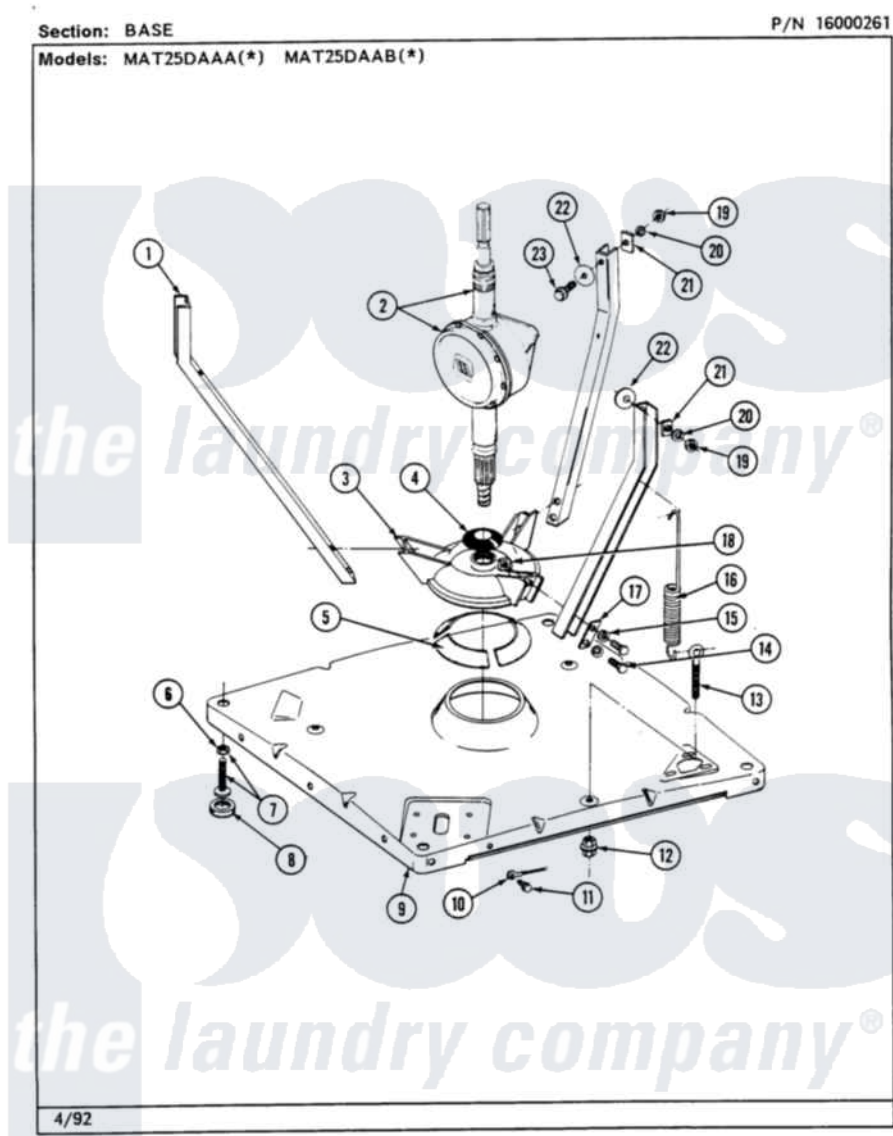

Maytag MAT26PCABG 07 - BASE

16

Maytag [Residential Maytag MAT26PCABG Washer Parts](#) Parts Diagram 07 - BASE
 Click on the part number to view part

Item	Original Part Number	Replaced By	Status	Part Description
001	213100		Not Available	PART NOT USED
002	206708	6-2097790		Transmison
003	203725			Damper W/Bolt And Clip
004	211028	22001586		Deflector, Water
005	203956			Damper Pad Kit
006	210385			Lock Nut For Adjustable Leg
007	Y302699	22003428		Leg, Adjustable
008	210684			Foot, Adjustable Leg
009	203274			Base With Damper Pads
010	204807			Ground Wire, Supp. Plte To Top Cover
011	210186	3370225		Screw
012	211949			Nut, Adjustment Eyebolt
013	213120	216416		Bolt, Eye/Centering Spring
014	Y015627			Screw- Hex
015	911852	486009		Lockwasher
016	213054			Centering Spring - 3 Used

017	213073		Washer, Double Brace
018	Y052785		Nut, Brace To Damper
019	Y052734		Nut, Carrage Bolts And Bracket
020	Y054867		Washer, Lock
021	212979	Not Available	WASHER, TUB BRACE
022	211100		Washer, Outer Tub
023	200744	W10175939	Bolt
"	205254	W10175938	Bolt