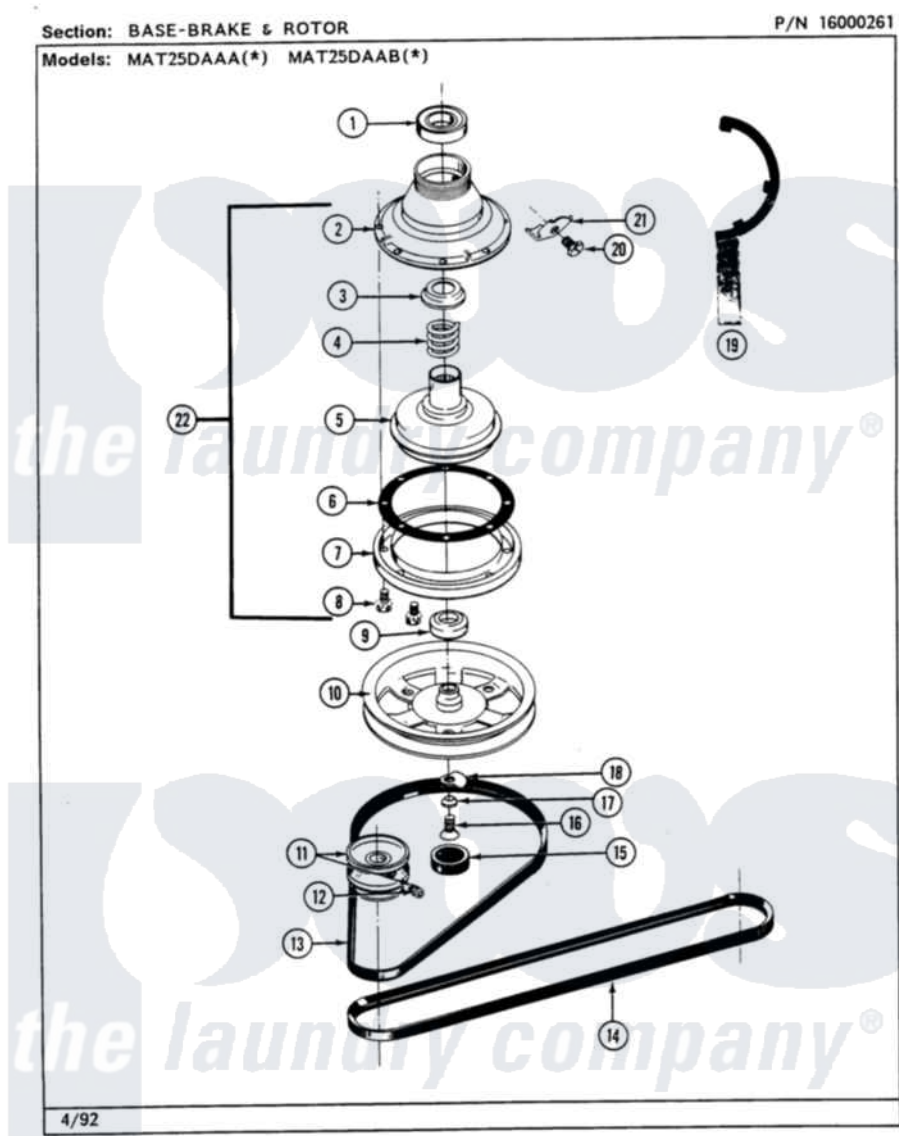

Maytag MAT26PCABG 08 - BASE/BRAKE & ROTOR

18

Maytag Residential Maytag MAT26PCABG Washer Parts Parts Diagram 08 - BASE/BRAKE & ROTOR
 Click on the part number to view part

| Item | Original Part Number | Replaced By | Status | Part Description |
|------|-------------------------|---------------------------|---------------|------------------------------|
| 001 | Y200720 | 22003441 | | Bearing, Rear |
| 002 | 211045 | 6-2011900 | | Brake Asse |
| 003 | 211039 | 6-2011900 | | Brake Asse |
| 004 | 211041 | 6-2011900 | | Brake Asse |
| 005 | 201126 | 6-2011900 | | Brake Asse |
| 006 | 211042 | 6-2011900 | | Brake Asse |
| 007 | 211043 | 6-2011900 | | Brake Asse |
| 008 | 211000 | | | SCREW, BRAKE DRUM (HEX HEAD) |
| 009 | 200835 | | | Bearing, Brake Rotor |
| 010 | 211059 | 6-2301530 | | Pulley |
| 011 | 200816 | 6-2008160 | | Pulley- MO |
| 012 | Y053241 | | | Set Screw, Motor Pulley |
| 013 | 211125 | | | V Belt, Drive Pulley |
| 014 | 211124 | | | Part Not Used |
| 015 | NLA | | Not Available | CAP, OIL RETAINER |
| 016 | 211375 | 681582 | | Screw |

| | | | |
|-----|------------------------|---------------------------|---------------------------|
| 017 | 211090 | 22003555 | Washer, Stop Lug |
| 018 | 211089 | | Lug, Stop Pulley |
| 019 | Y038315 | 038315 | Tool |
| 020 | 213326 | | Bolt, Sems Retaining Clip |
| 021 | 213325 | | Clip, Retaining |
| 022 | 201190 | 6-2011900 | Brake Asse |