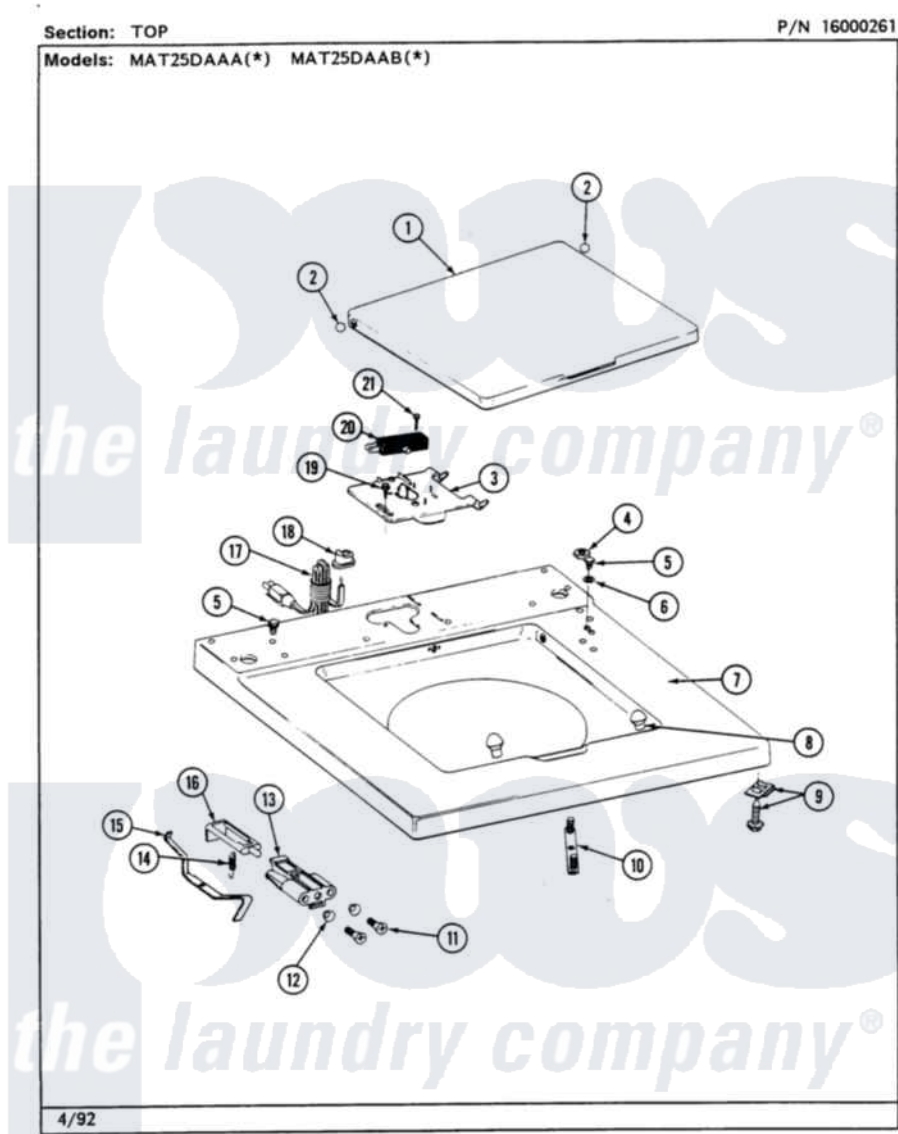

Maytag MAT26PCABL 01 - TOP

4

Maytag [Residential Maytag MAT26PCABL Washer Parts](#) Parts Diagram 01 - TOP
 Click on the part number to view part

Item	Original Part Number	Replaced By	Status	Part Description
001	214901		Not Available	LID-WHITE
"	NLA		Not Available	(ALM)
002	211726			Hinge, Ball Lid
003	Y215699	22001678		Bracket, Switch And Fuse
004	Y052740	62739		Nut, Lock
005	211294	90767		Screw, 8A X 3/8 HeX Washer Head Tapping
006	910309			Washer, Mounting Strap
007	207173		Not Available	TOP COVER ASSEMBLY (WHT)
"	NLA		Not Available	(ALM)
008	212716			Bumper, Lid
009	204445			Screw And Fastener Assembly
010	NLA		Not Available	STRAP, MOUNTING
011	910182	25-7809		Screw, No.6-20 1/2 Flthd Torx
012	211500			Washer, Bracket To Top Cover
013	201068			Plunger And Bracket

013	204900		Assembly--W
"	NLA	Not Available	PLUNGER & BRACKET KIT
014	213720		Spring, Lid Switch
015	215704		Lever, Unbalance
016	216255		Plunger, Lid Switch
"	NLA	Not Available	PLUNGER, LID SWITCH
017	204590		Cord, Power
018	211881		Grommet, Cord Part Not Used- Gas Models Only
019	207159	489355	Screw, 8 X 1/2
020	206415		Switch, Lid
021	213501		Screw, No.6-20 X 1-1/8 Inch