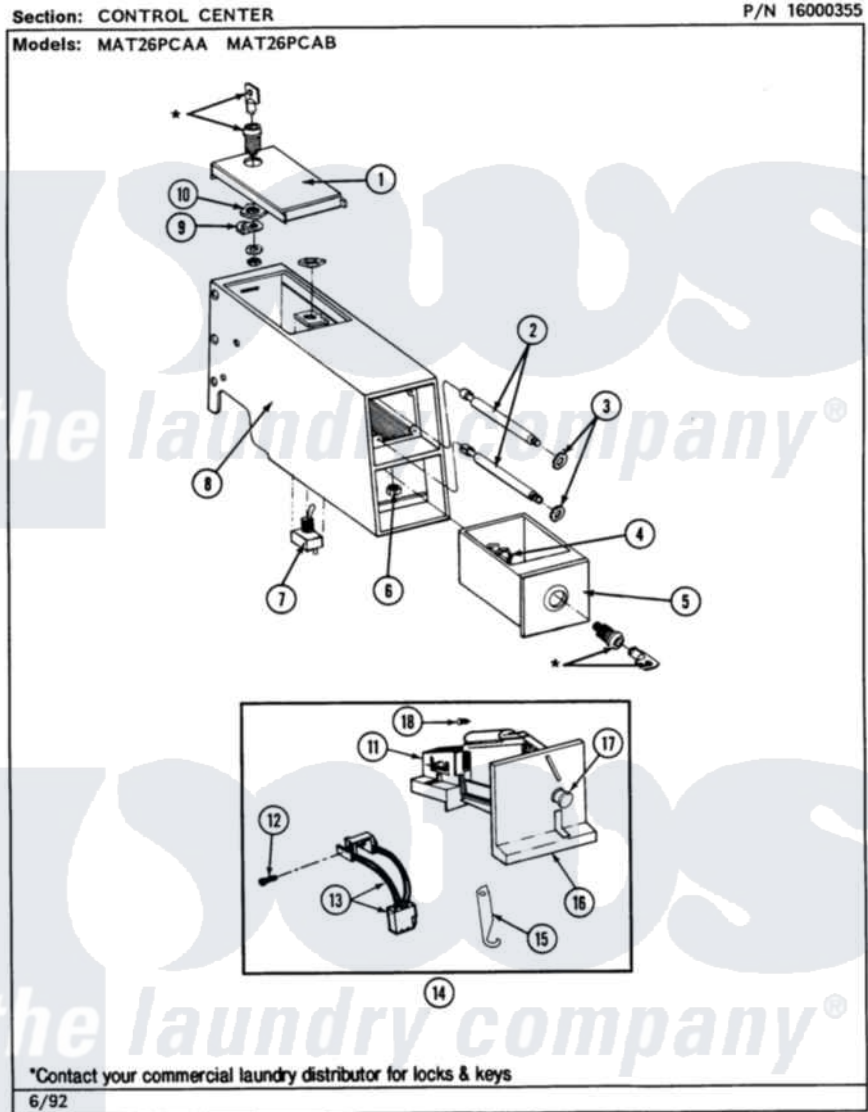

Maytag MAT26PCABL 02 - CONTROL CENTER

6

Maytag [Residential Maytag MAT26PCABL Washer Parts](#) Parts Diagram 02 - CONTROL CENTER
 Click on the part number to view part

Item	Original Part Number	Replaced By	Status	Part Description
001	203188		Not Available	TIMER ACCESS DOOR (WHT)
"	203188L		Not Available	ACCESS DOOR-ALMOND
"	203188M		Not Available	ACCESS DOOR-HARVEST WHEAT
002	213035			Bolt, Locking
003	910181			Lockwasher, Terminal Block
004	212328	W10139762		Hex Nut, 3/4-27
005	207912	208884		Coin Box K
"	207912L	208884		Coin Box K
"	NLA		Not Available	(H. WHEAT)
006	Y052740	62739		Nut, Lock
007	206794		Not Available	SWITCH (W/NUT)
008	207940	22001407		Case, Coin Slide
"	207940L	22001408		(ALM)
"	NLA		Not Available	(H. WHEAT)
009	213750	W10133266		Cam-Lock

010	212328	W10139762	Hex Nut, 3/4-27
011	207949		Rejector, Coin
012	314665		Screw, Switch Assembly
013	206799		Optic Switch Assembly
014	NLA	Not Available	DROP, COIN ASSEMBLY (25 CENTS)
015	216011		Spring, Return Button
016	216010	Y208306	Kit- Mtg C
017	216009		BUTTON, RETURN
018	NLA	Not Available	SCREW