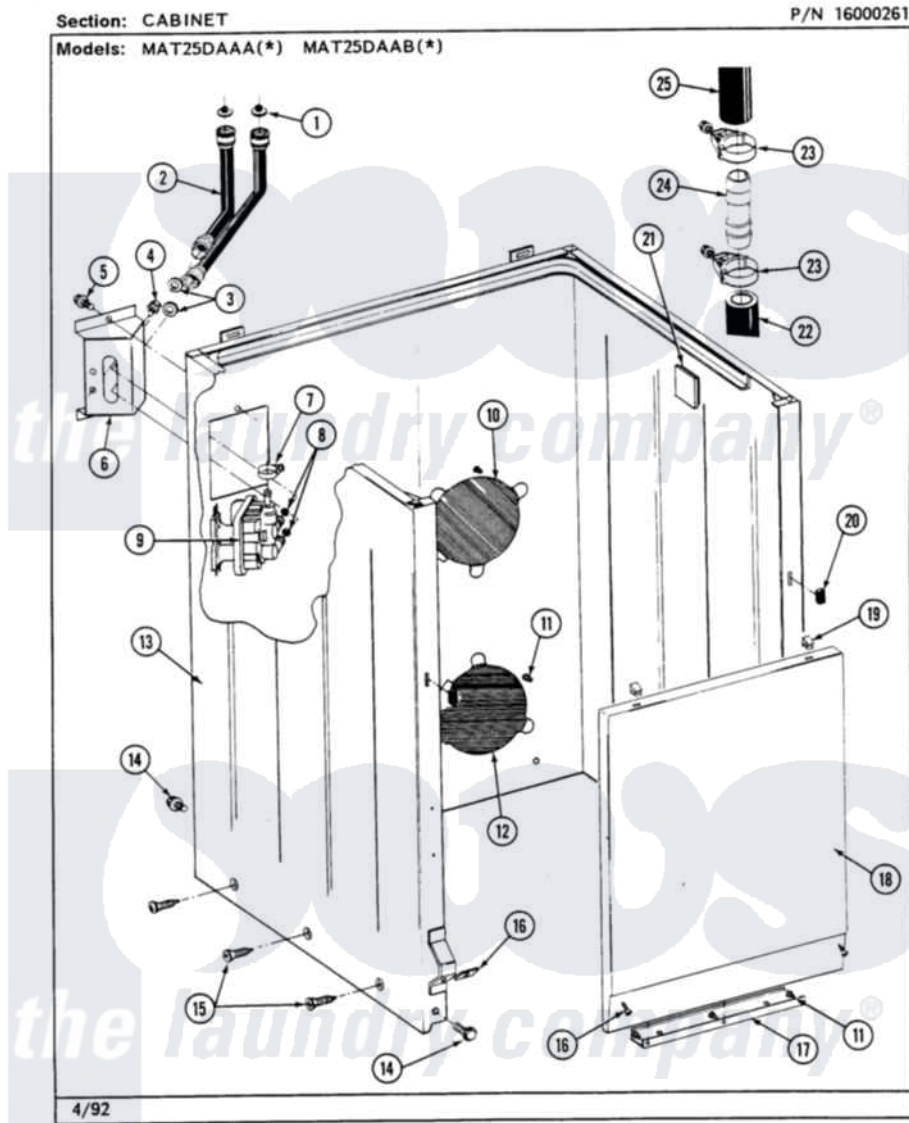

Maytag MAT26PCABL 03 - CABINET

8

Maytag [Residential Maytag MAT26PCABL Washer Parts](#) Parts Diagram 03 - CABINET
 Click on the part number to view part

Item	Original Part Number	Replaced By	Status	Part Description
001	200961	12001413		Strainer And Washer Kit
002	205828	202860		Inlet Hose Assembly
003	Y013783			Washer, Inlet Hose
004	Y313561			Screw----NA
005	212276	W10116760		Screw
006	214812	22002361		Bracket, Water Valve
007	201575			Clamp, Hose
008	214337	96160		Screen
009	205614	205613		Water Valve
010	NLA		Not Available	PLATE, ACCESS
011	211294	90767		Screw, 8A X 3/8 HeX Washer Head Tapping
012	212985	22002924		Plate, Access
013	NLA		Not Available	CABINET (WHT)
014	213121	3400111		Screw, 12-14 X 5/8
015	213007			Xfor Cabinet See Cabinet, Back

016	204439		Screw And Fstner Assembly
017	213846		Guard, Belt
018	212998	Not Available	PANEL, FRONT (WHT)
"	212998L	Not Available	FRONT PANEL-ALMOND
"	NLA	Not Available	(H. WHEAT)
019	212982	22001650	Fastener, Spring
020	214376	22002331	Spacer, Front Panel
021	215058		Pad, Cabinet Bumper
022	214768	211704	Hose, Drain
023	200461	285655	Clamp, Hose
024	211111	16272	Connector, Straight
025	215057	211704	Hose, Drain