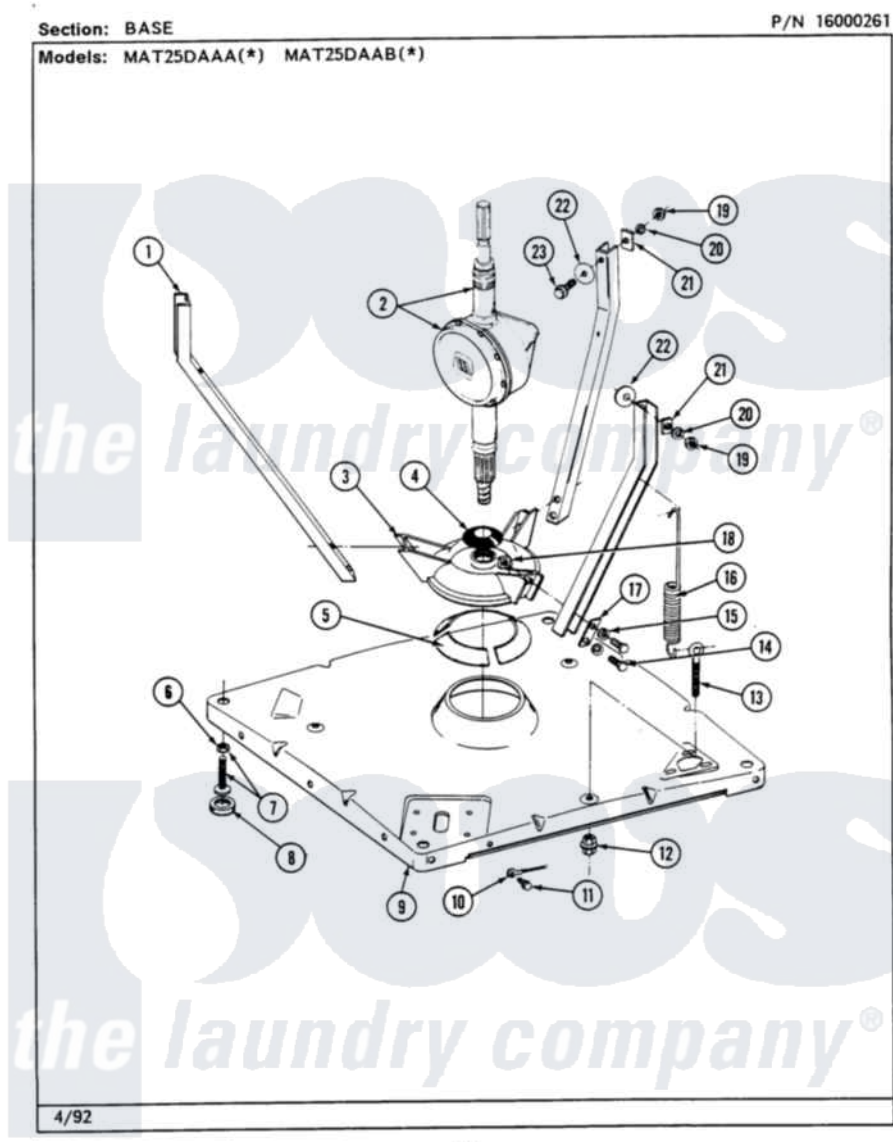

Maytag MAT26PCABL 07 - BASE

16

Maytag [Residential Maytag MAT26PCABL Washer Parts](#) Parts Diagram 07 - BASE
 Click on the part number to view part

Item	Original Part Number	Replaced By	Status	Part Description
001	213100		Not Available	PART NOT USED
002	206708	6-2097790		Transmison
003	203725			Damper W/Bolt And Clip
004	211028	22001586		Deflector, Water
005	203956			Damper Pad Kit
006	210385			Lock Nut For Adjustable Leg
007	Y302699	22003428		Leg, Adjustable
008	210684			Foot, Adjustable Leg
009	203274			Base With Damper Pads
010	204807			Ground Wire, Supp. Plte To Top Cover
011	210186	3370225		Screw
012	211949			Nut, Adjustment Eyebolt
013	213120	216416		Bolt, Eye/Centering Spring
014	Y015627			Screw- Hex
015	911852	486009		Lockwasher
016	213054			Centering Spring - 3 Used

017	213073		Washer, Double Brace
018	Y052785		Nut, Brace To Damper
019	Y052734		Nut, Carrage Bolts And Bracket
020	Y054867		Washer, Lock
021	212979	Not Available	WASHER, TUB BRACE
022	211100		Washer, Outer Tub
023	200744	W10175939	Bolt
"	205254	W10175938	Bolt