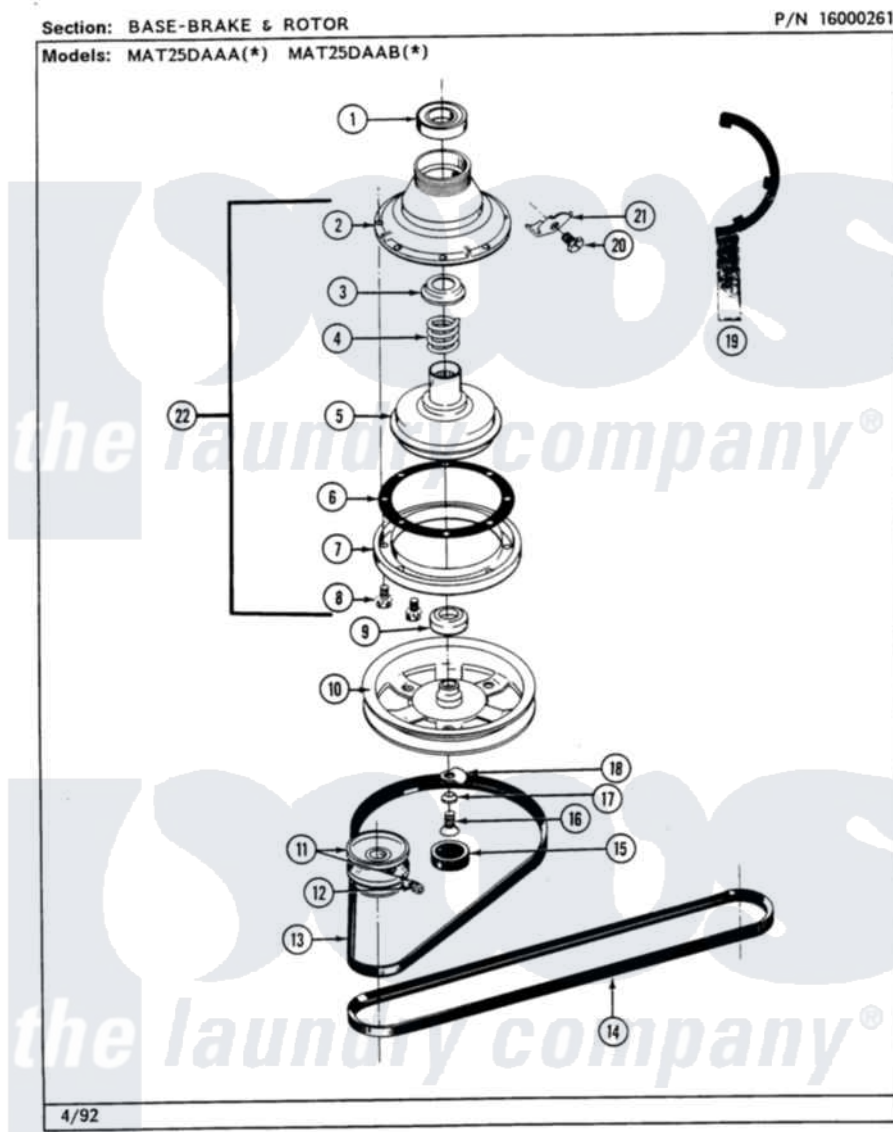

Maytag MAT26PCABL 08 - BASE/BRAKE & ROTOR

18

Maytag Residential Maytag MAT26PCABL Washer Parts Parts Diagram 08 - BASE/BRAKE & ROTOR
 Click on the part number to view part

Item	Original Part Number	Replaced By	Status	Part Description
001	Y200720	22003441		Bearing, Rear
002	211045	6-2011900		Brake Asse
003	211039	6-2011900		Brake Asse
004	211041	6-2011900		Brake Asse
005	201126	6-2011900		Brake Asse
006	211042	6-2011900		Brake Asse
007	211043	6-2011900		Brake Asse
008	211000			SCREW, BRAKE DRUM (HEX HEAD)
009	200835			Bearing, Brake Rotor
010	211059	6-2301530		Pulley
011	200816	6-2008160		Pulley- MO
012	Y053241			Set Screw, Motor Pulley
013	211125			V Belt, Drive Pulley
014	211124			Part Not Used
015	NLA		Not Available	CAP, OIL RETAINER
016	211375	681582		Screw

017	211090	22003555	Washer, Stop Lug
018	211089		Lug, Stop Pulley
019	Y038315	038315	Tool
020	213326		Bolt, Sems Retaining Clip
021	213325		Clip, Retaining
022	201190	6-2011900	Brake Asse