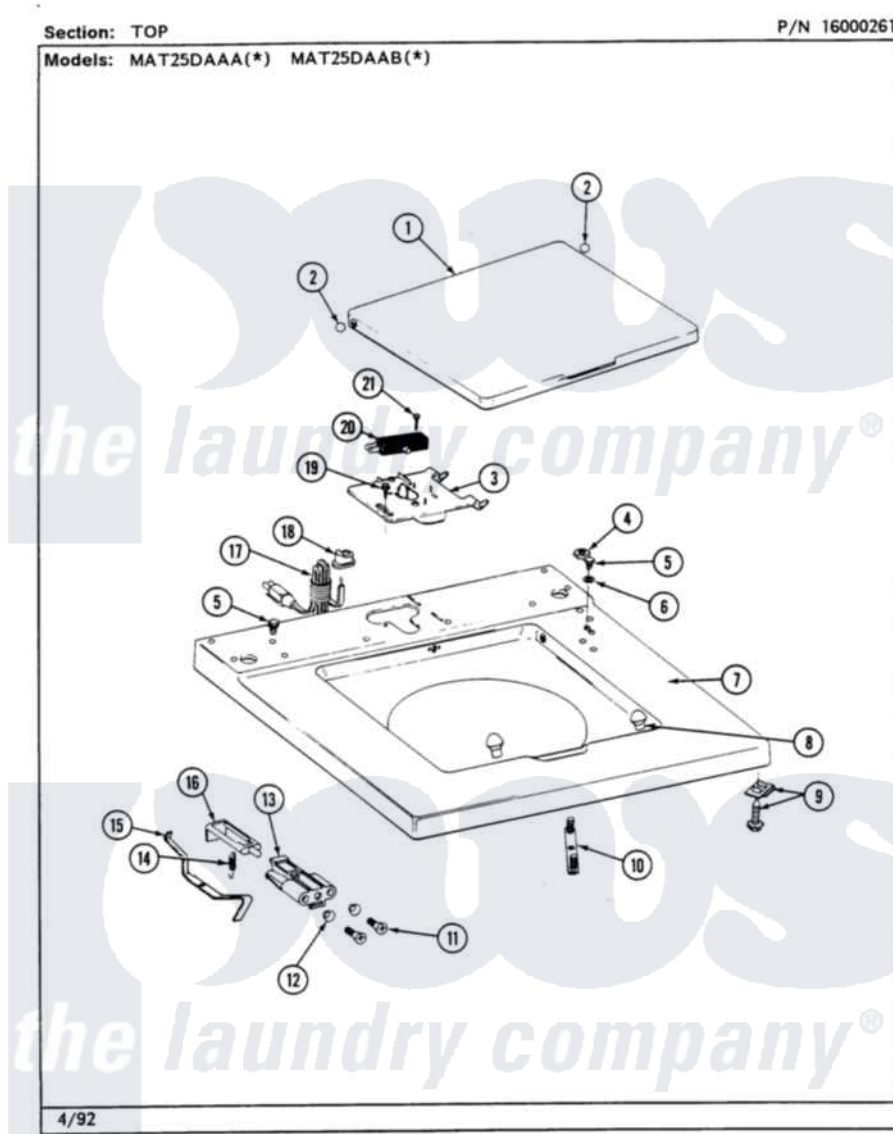

Maytag MAT26PCABW 01 - TOP

Maytag Residential Maytag MAT26PCABW Washer Parts Parts Diagram 01 - TOP
 Click on the part number to view part

Item	Original Part Number	Replaced By	Status	Part Description
001	214901		Not Available	LID-WHITE
"	NLA		Not Available	(ALM)
002	211726			Hinge, Ball Lid
003	Y215699	22001678		Bracket, Switch And Fuse
004	Y052740	62739		Nut, Lock
005	211294	90767		Screw, 8A X 3/8 HeX Washer Head Tapping
006	910309			Washer, Mounting Strap
007	207173		Not Available	TOP COVER ASSEMBLY (WHT)
"	NLA		Not Available	(ALM)
008	212716			Bumper, Lid
009	204445			Screw And Fastener Assembly
010	NLA		Not Available	STRAP, MOUNTING
011	910182	25-7809		Screw, No.6-20 1/2 Flthd Torx
012	211500			Washer, Bracket To Top Cover
013	201068			Plunger And Bracket

013	204900		Assembly--W
"	NLA	Not Available	PLUNGER & BRACKET KIT
014	213720		Spring, Lid Switch
015	215704		Lever, Unbalance
016	216255		Plunger, Lid Switch
"	NLA	Not Available	PLUNGER, LID SWITCH
017	204590		Cord, Power
018	211881		Grommet, Cord Part Not Used- Gas Models Only
019	207159	489355	Screw, 8 X 1/2
020	206415		Switch, Lid
021	213501		Screw, No.6-20 X 1-1/8 Inch