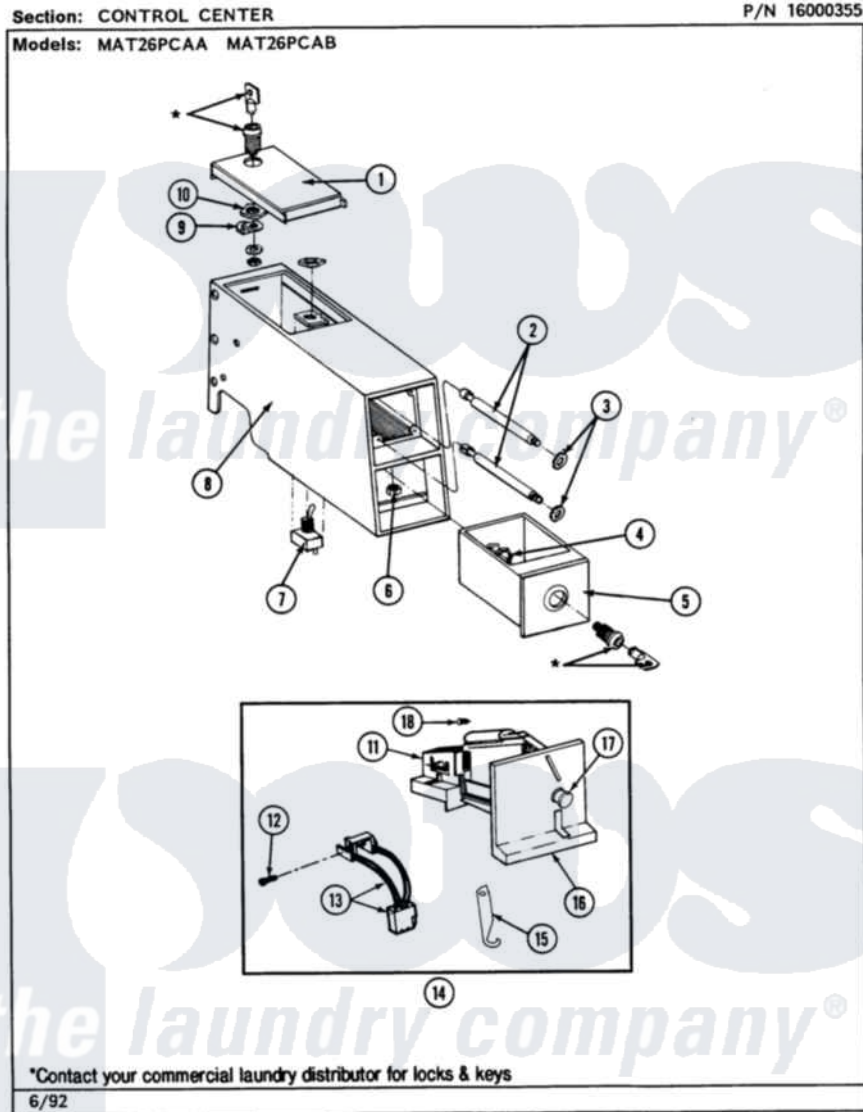

Maytag MAT26PCABW 02 - CONTROL CENTER

6

Maytag [Residential Maytag MAT26PCABW Washer Parts](#) Parts Diagram 02 - CONTROL CENTER
 Click on the part number to view part

Item	Original Part Number	Replaced By	Status	Part Description
001	203188		Not Available	TIMER ACCESS DOOR (WHT)
"	203188L		Not Available	ACCESS DOOR-ALMOND
"	203188M		Not Available	ACCESS DOOR-HARVEST WHEAT
002	213035			Bolt, Locking
003	910181			Lockwasher, Terminal Block
004	212328	W10139762		Hex Nut, 3/4-27
005	207912	208884		Coin Box K
"	207912L	208884		Coin Box K
"	NLA		Not Available	(H. WHEAT)
006	Y052740	62739		Nut, Lock
007	206794		Not Available	SWITCH (W/NUT)
008	207940	22001407		Case, Coin Slide
"	207940L	22001408		(ALM)
"	NLA		Not Available	(H. WHEAT)
009	213750	W10133266		Cam-Lock

010	212328	W10139762	Hex Nut, 3/4-27
011	207949		Rejector, Coin
012	314665		Screw, Switch Assembly
013	206799		Optic Switch Assembly
014	NLA	Not Available	DROP, COIN ASSEMBLY (25 CENTS)
015	216011		Spring, Return Button
016	216010	Y208306	Kit- Mtg C
017	216009		BUTTON, RETURN
018	NLA	Not Available	SCREW