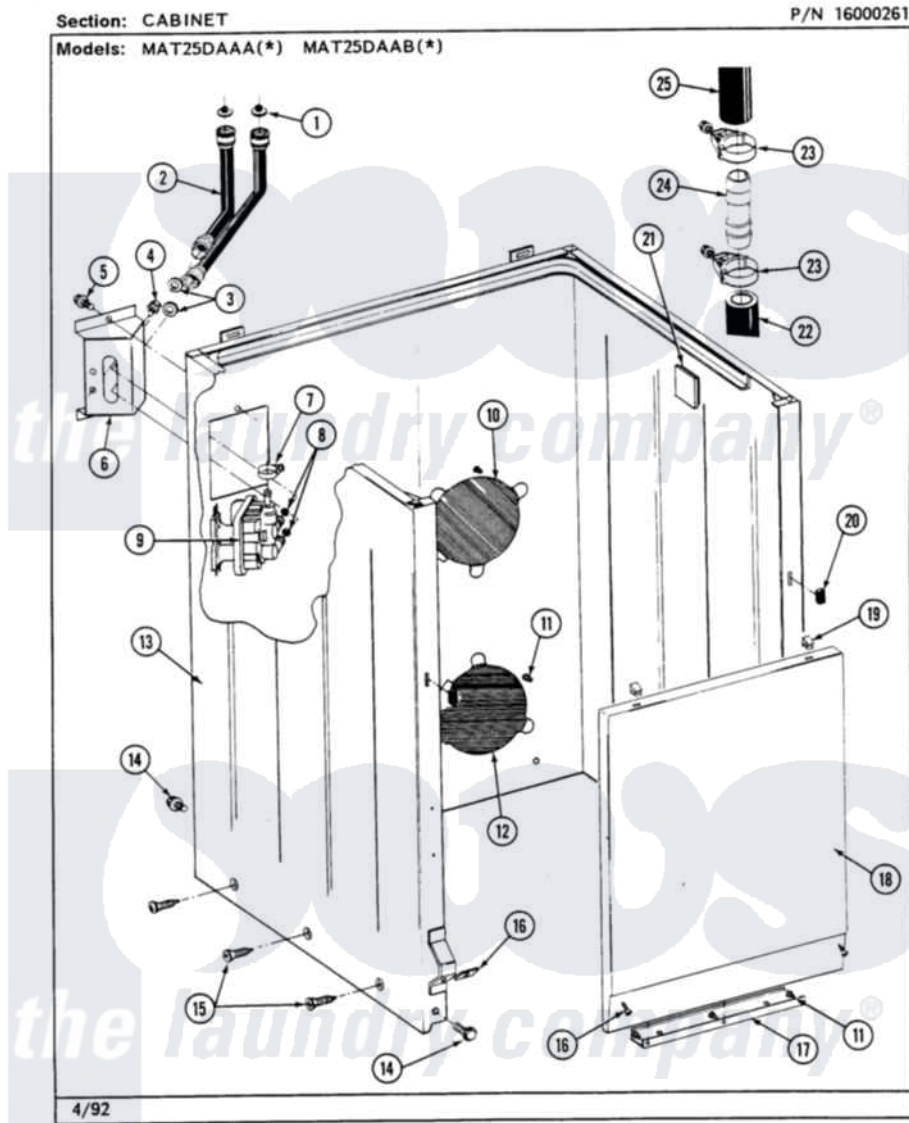

Maytag MAT26PCABW 03 - CABINET

8

Maytag [Residential Maytag MAT26PCABW Washer Parts](#) Parts Diagram 03 - CABINET

Click on the part number to view part

Item	Original Part Number	Replaced By	Status	Part Description
001	200961	12001413		Strainer And Washer Kit
002	205828	202860		Inlet Hose Assembly
003	Y013783			Washer, Inlet Hose
004	Y313561			Screw----NA
005	212276	W10116760		Screw
006	214812	22002361		Bracket, Water Valve
007	201575			Clamp, Hose
008	214337	96160		Screen
009	205614	205613		Water Valve
010	NLA		Not Available	PLATE, ACCESS
011	211294	90767		Screw, 8A X 3/8 HeX Washer Head Tapping
012	212985	22002924		Plate, Access
013	NLA		Not Available	CABINET (WHT)
014	213121	3400111		Screw, 12-14 X 5/8
015	213007			Xfor Cabinet See Cabinet, Back

016	204439		Screw And Fstner Assembly
017	213846		Guard, Belt
018	212998	Not Available	PANEL, FRONT (WHT)
"	212998L	Not Available	FRONT PANEL-ALMOND
"	NLA	Not Available	(H. WHEAT)
019	212982	22001650	Fastener, Spring
020	214376	22002331	Spacer, Front Panel
021	215058		Pad, Cabinet Bumper
022	214768	211704	Hose, Drain
023	200461	285655	Clamp, Hose
024	211111	16272	Connector, Straight
025	215057	211704	Hose, Drain