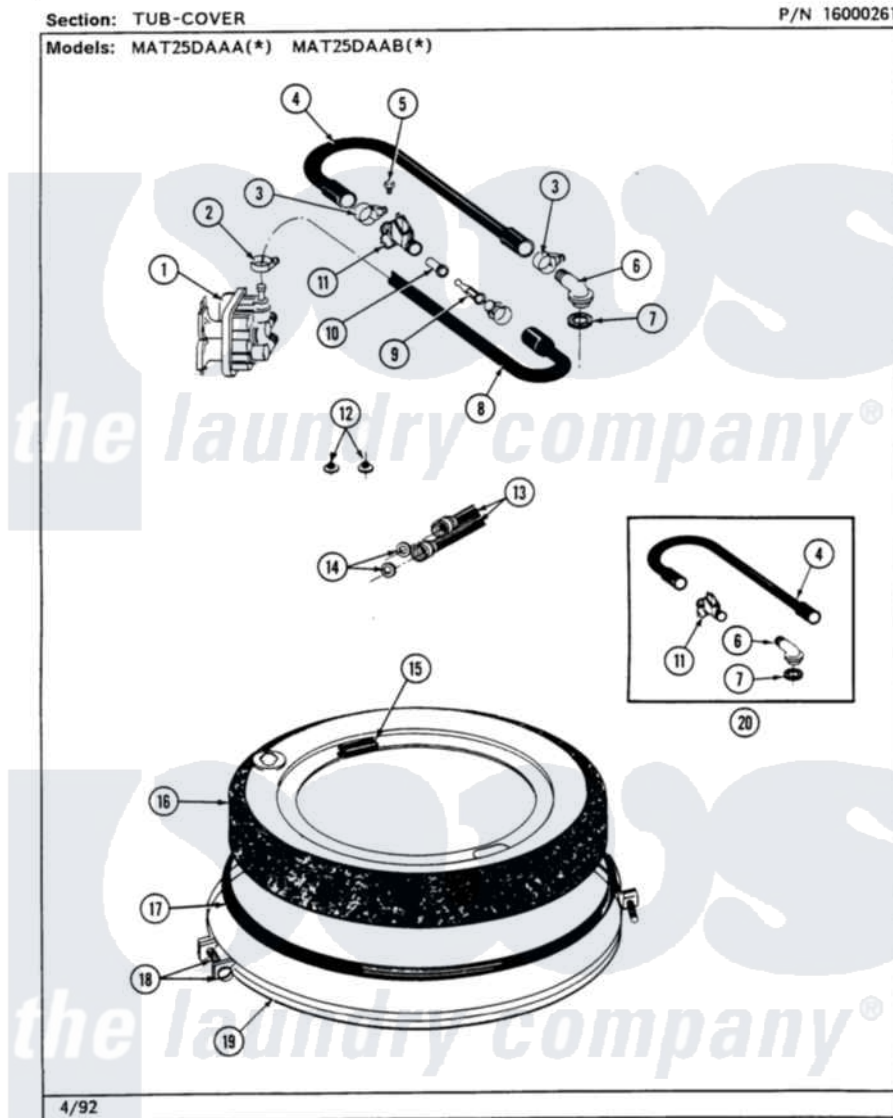

Maytag MAT26PCABW 04 - TUB COVER

10

Maytag [Residential Maytag MAT26PCABW Washer Parts](#) Parts Diagram 04 - TUB COVER
 Click on the part number to view part

Item	Original Part Number	Replaced By	Status	Part Description
001	205614	205613		Water Valve
002	201575			Clamp, Hose
003	202515	596669		Clamp, Manifold
004	Y215234			Hose, Injector Fill
005	312620			Screw, Sems
006	215235			Tube, Injector
007	215233			Seal For Injector Tube
008	213013			Hose, Injector
009	213015			Nozzle, Injector
010	213016	216201		Nozzle
011	215447			Sleeve For Injector
012	200961	12001413		Strainer And Washer Kit
013	205828	202860		Inlet Hose Assembly
014	Y013783			Washer, Inlet Hose
015	215232			Bumper, Unbalance
016	206380		Not Available	COVER, TUB

017

[211232](#)

Seal, Tub Cover

018

[205529](#)

Nut And Bolt Kit For Tub Clam

019

[200846](#)

Clamp - Tub Cover

020

206683

[206680](#)

Water Injector Assembly